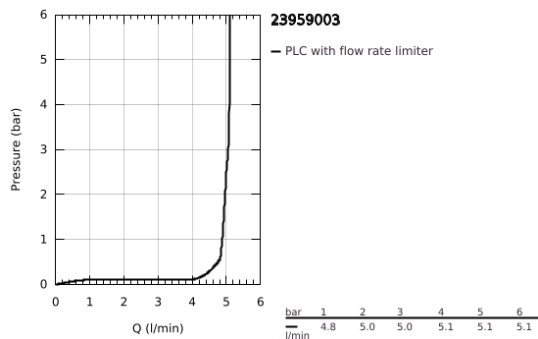

23 959 003 GROHE PLUS SINGLE-LEVER BASIN MIXER 1/2" WITH LED DISPLAY L-SIZE

PRODUCT DESCRIPTION

- Colour: chrome
- colour LED water temperature display
- infra-red diverter: mousseur / Eco spray
- GROHE SilkMove 28 mm ceramic cartridge
- with temperature limiter
- GROHE LongLife finish
- GROHE EcoJoy - less water, perfect flow
- maximum flow rate (at 3 bar): 5 l/min
- SpeedClean mousseur
- GROHE AquaGuide adjustable mousseur
- rapid installation system
- swivel spout with easy docking
- swivel area 90°
- smooth body with push-open waste set 1 1/4"
- flexible connection hoses
- 1.5 V alkaline mono battery, 4 x mono cell
- external battery

23 959 003 **GROHE PLUS SINGLE-LEVER BASIN MIXER 1/2" WITH LED DISPLAY**
L-SIZE

SPARE PARTS, April 2019 – now

- 1: Cartridge (Spare part-nr. 46963000)
- 2: Mousseur (Spare part-nr. 48449000)
- 3: Shank fastening assembly (Spare part-nr. 48384000)
- 4: Waste set with push-open plug (Spare part-nr. 65807000)