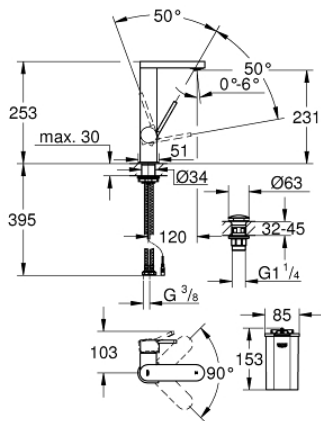

23 959 003 **GROHE PLUS SINGLE-LEVER BASIN MIXER 1/2" WITH LED DISPLAY**
L-SIZE

PRODUCT DESCRIPTION

- Colour: chrome
- colour LED water temperature display
- infra-red diverter: mousseur / spray
- GROHE SilkMove 28 mm ceramic cartridge
- with temperature limiter
- GROHE LongLife finish
- GROHE EcoJoy - less water, perfect flow
- maximum flow rate (at 3 bar): 5 l/min
- SpeedClean mousseur
- GROHE AquaGuide adjustable mousseur
- rapid installation system
- swivel spout with easy docking
- swivel area 90°
- smooth body with push-open waste set 1 1/4"
- flexible connection hoses
- 1.5 V alkaline mono battery, 4 x mono cell
- external battery

23 959 003 **GROHE PLUS SINGLE-LEVER BASIN MIXER 1/2" WITH LED DISPLAY
L-SIZE**

SPARE PARTS, April 2019 – now

- 1: Cartridge (Spare part-nr. 46963000)
- 2: Mousseur (Spare part-nr. 48449000)
- 3: Shank fastening assembly (Spare part-nr. 48384000)
- 4: Waste set with push-open plug (Spare part-nr. 65807000)