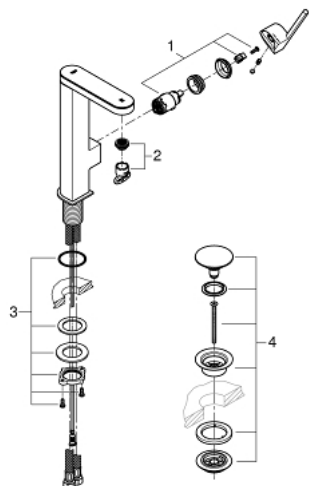

23 959 003 GROHE PLUS SINGLE-LEVER BASIN MIXER 1/2" WITH LED DISPLAY L-SIZE

PRODUCT DESCRIPTION

- Colour: chrome
- colour LED water temperature display
- infra-red diverter: mousseur / Eco spray
- GROHE SilkMove 28 mm ceramic cartridge
- with temperature limiter
- GROHE LongLife finish
- GROHE EcoJoy - less water, perfect flow
- maximum flow rate (at 3 bar): 5 l/min
- SpeedClean mousseur
- GROHE AquaGuide adjustable mousseur
- rapid installation system
- swivel spout with easy docking
- swivel area 90°
- smooth body with push-open waste set 1 1/4"
- flexible connection hoses
- 1.5 V alkaline mono battery, 4 x mono cell
- external battery

23 959 003 **GROHE PLUS SINGLE-LEVER BASIN MIXER 1/2" WITH LED DISPLAY**
L-SIZE

SPARE PARTS, April 2019 – now

- 1: Cartridge (Spare part-nr. 46963000)
- 2: Mousseur (Spare part-nr. 48449000)
- 3: Shank fastening assembly (Spare part-nr. 48384000)
- 4: Waste set with push-open plug (Spare part-nr. 65807000)