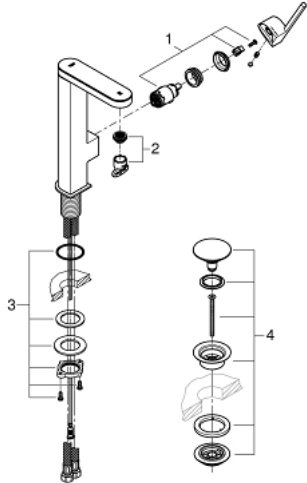

23 959 003 **GROHE PLUS SINGLE-LEVER BASIN MIXER 1/2" WITH LED DISPLAY**
L-SIZE

PRODUCT DESCRIPTION

- Colour: chrome
- colour LED water temperature display
- infra-red diverter: mousseur / spray
- GROHE SilkMove 28 mm ceramic cartridge
- with temperature limiter
- GROHE LongLife finish
- GROHE EcoJoy - less water, perfect flow
- maximum flow rate (at 3 bar): 5 l/min
- SpeedClean mousseur
- GROHE AquaGuide adjustable mousseur
- rapid installation system
- swivel spout with easy docking
- swivel area 90°
- smooth body with push-open waste set 1 1/4"
- flexible connection hoses
- 1.5 V alkaline mono battery, 4 x mono cell
- external battery

23 959 003 **GROHE PLUS SINGLE-LEVER BASIN MIXER 1/2" WITH LED DISPLAY
L-SIZE**

SPARE PARTS, April 2019 – now

- 1: Cartridge (Spare part-nr. 46963000)
- 2: Mousseur (Spare part-nr. 48449000)
- 3: Shank fastening assembly (Spare part-nr. 48384000)
- 4: Waste set with push-open plug (Spare part-nr. 65807000)