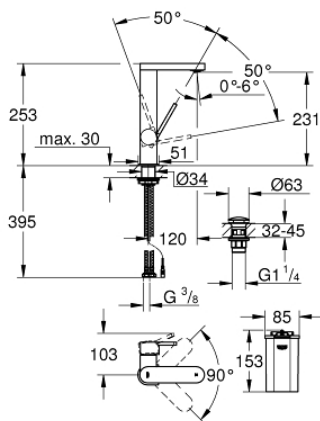

23 959 003 GROHE PLUS SINGLE-LEVER BASIN MIXER 1/2" WITH LED DISPLAY L-SIZE

PRODUCT DESCRIPTION

- Colour: chrome
- colour LED water temperature display
- infra-red diverter: mousseur / Eco spray
- GROHE SilkMove 28 mm ceramic cartridge
- with temperature limiter
- GROHE LongLife finish
- GROHE EcoJoy - less water, perfect flow
- maximum flow rate (at 3 bar): 5 l/min
- SpeedClean mousseur
- GROHE AquaGuide adjustable mousseur
- rapid installation system
- swivel spout with easy docking
- swivel area 90°
- smooth body with push-open waste set 1 1/4"
- flexible connection hoses
- 1.5 V alkaline mono battery, 4 x mono cell
- external battery

23 959 003 **GROHE PLUS SINGLE-LEVER BASIN MIXER 1/2" WITH LED DISPLAY**
L-SIZE

SPARE PARTS, April 2019 – now

- 1: Cartridge (Spare part-nr. 46963000)
- 2: Mousseur (Spare part-nr. 48449000)
- 3: Shank fastening assembly (Spare part-nr. 48384000)
- 4: Waste set with push-open plug (Spare part-nr. 65807000)