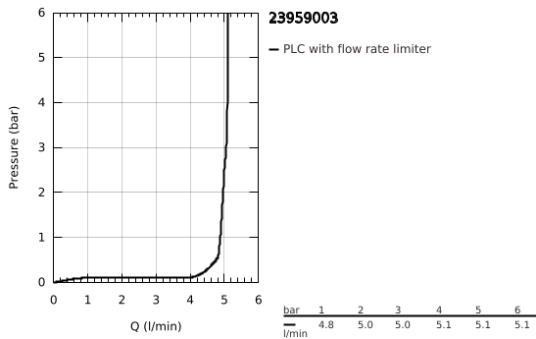

23 959 003 **GROHE PLUS SINGLE-LEVER BASIN MIXER 1/2" WITH LED DISPLAY**
L-SIZE

PRODUCT DESCRIPTION

- Colour: chrome
- colour LED water temperature display
- infra-red diverter: mousseur / spray
- GROHE SilkMove 28 mm ceramic cartridge
- with temperature limiter
- GROHE LongLife finish
- GROHE EcoJoy - less water, perfect flow
- maximum flow rate (at 3 bar): 5 l/min
- SpeedClean mousseur
- GROHE AquaGuide adjustable mousseur
- rapid installation system
- swivel spout with easy docking
- swivel area 90°
- smooth body with push-open waste set 1 1/4"
- flexible connection hoses
- 1.5 V alkaline mono battery, 4 x mono cell
- external battery

23 959 003 **GROHE PLUS SINGLE-LEVER BASIN MIXER 1/2" WITH LED DISPLAY
L-SIZE**

SPARE PARTS, April 2019 – now

- 1: Cartridge (Spare part-nr. 46963000)
- 2: Mousseur (Spare part-nr. 48449000)
- 3: Shank fastening assembly (Spare part-nr. 48384000)
- 4: Waste set with push-open plug (Spare part-nr. 65807000)