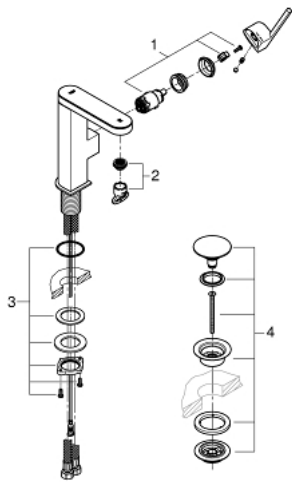

23 958 DC3 **GROHE PLUS SINGLE-LEVER BASIN MIXER 1/2" WITH LED DISPLAY < BR/>M-SIZE**

PRODUCT DESCRIPTION

- Colour: supersteel
- colour LED water temperature display
- infra-red diverter: mousseur / Eco spray
- automatic return to mousseur
- GROHE SilkMove 28 mm ceramic cartridge
- with temperature limiter
- GROHE LongLife finish
- GROHE EcoJoy - less water, perfect flow
- maximum flow rate (at 3 bar): 5 l/min
- SpeedClean mousseur
- GROHE AquaGuide adjustable mousseur
- rapid installation system
- swivel spout with easy docking
- swivel area 90°
- smooth body with push-open waste set 1 1/4"
- flexible connection hoses
- 1.5 V alkaline mono battery, 4 x mono cell
- external battery

23 958 DC3 **GROHE PLUS SINGLE-LEVER BASIN MIXER 1/2" WITH LED DISPLAY < BR/>M-SIZE**

SPARE PARTS, July 2019 – now

- 1: Cartridge (Spare part-nr. 46963000)
- 2: Mousseur (Spare part-nr. 48449000)
- 3: Shank fastening assembly (Spare part-nr. 48384000)
- 4: Waste set with push-open plug (Spare part-nr. 65807DC0)