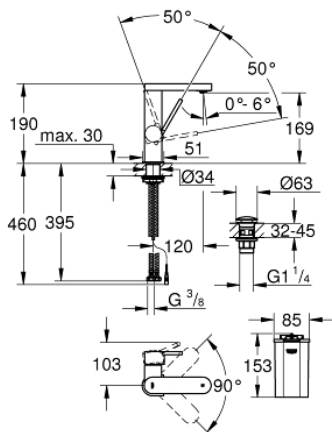

23 958 DC3 GROHE PLUS SINGLE-LEVER BASIN MIXER 1/2" WITH LED DISPLAY < BR/>M-SIZE

PRODUCT DESCRIPTION

- Colour: supersteel
- colour LED water temperature display
- infra-red diverter: mousseur / spray
- automatic return to mousseur
- GROHE SilkMove 28 mm ceramic cartridge
- with temperature limiter
- GROHE LongLife finish
- GROHE EcoJoy - less water, perfect flow
- maximum flow rate (at 3 bar): 5 l/min
- SpeedClean mousseur
- GROHE AquaGuide adjustable mousseur
- rapid installation system
- swivel spout with easy docking
- swivel area 90°
- smooth body with push-open waste set 1 1/4"
- flexible connection hoses
- 1.5 V alkaline mono battery, 4 x mono cell
- external battery

23 958 DC3 GROHE PLUS SINGLE-LEVER BASIN MIXER 1/2" WITH LED DISPLAY < BR/>M-SIZE

SPARE PARTS, July 2019 – now

- 1: Cartridge (Spare part-nr. 46963000)
- 2: Mousseur (Spare part-nr. 48449000)
- 3: Shank fastening assembly (Spare part-nr. 48384000)
- 4: Waste set with push-open plug (Spare part-nr. 65807DC0)