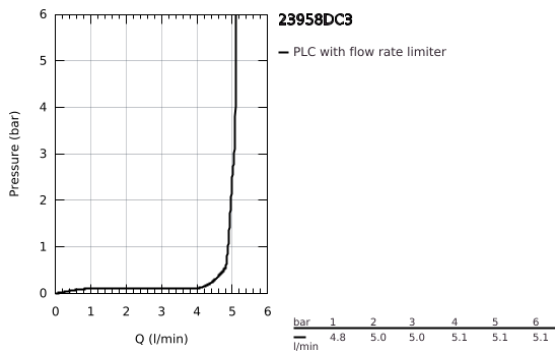

23 958 DC3 **GROHE PLUS SINGLE-LEVER BASIN MIXER 1/2" WITH LED DISPLAY < BR/>M-SIZE**

PRODUCT DESCRIPTION

- Colour: supersteel
- colour LED water temperature display
- infra-red diverter: mousseur / Eco spray
- automatic return to mousseur
- GROHE SilkMove 28 mm ceramic cartridge
- with temperature limiter
- GROHE LongLife finish
- GROHE EcoJoy - less water, perfect flow
- maximum flow rate (at 3 bar): 5 l/min
- SpeedClean mousseur
- GROHE AquaGuide adjustable mousseur
- rapid installation system
- swivel spout with easy docking
- swivel area 90°
- smooth body with push-open waste set 1 1/4"
- flexible connection hoses
- 1.5 V alkaline mono battery, 4 x mono cell
- external battery

23 958 DC3 **GROHE PLUS SINGLE-LEVER BASIN MIXER 1/2" WITH LED DISPLAY < BR/>M-SIZE**

SPARE PARTS, July 2019 – now

- 1: Cartridge (Spare part-nr. 46963000)
- 2: Mousseur (Spare part-nr. 48449000)
- 3: Shank fastening assembly (Spare part-nr. 48384000)
- 4: Waste set with push-open plug (Spare part-nr. 65807DC0)