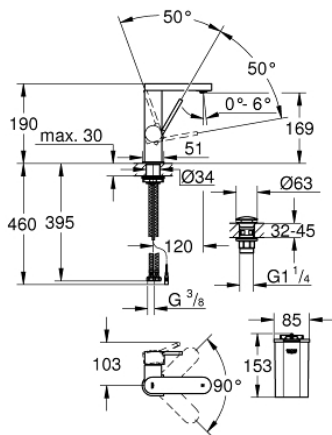

23 958 DC3 **GROHE PLUS SINGLE-LEVER BASIN MIXER 1/2" WITH LED DISPLAY < BR/>M-SIZE**

PRODUCT DESCRIPTION

- Colour: supersteel
- colour LED water temperature display
- infra-red diverter: mousseur / Eco spray
- automatic return to mousseur
- GROHE SilkMove 28 mm ceramic cartridge
- with temperature limiter
- GROHE LongLife finish
- GROHE EcoJoy - less water, perfect flow
- maximum flow rate (at 3 bar): 5 l/min
- SpeedClean mousseur
- GROHE AquaGuide adjustable mousseur
- rapid installation system
- swivel spout with easy docking
- swivel area 90°
- smooth body with push-open waste set 1 1/4"
- flexible connection hoses
- 1.5 V alkaline mono battery, 4 x mono cell
- external battery

23 958 DC3 **GROHE PLUS SINGLE-LEVER BASIN MIXER 1/2" WITH LED DISPLAY < BR/>M-SIZE**

SPARE PARTS, July 2019 – now

- 1: Cartridge (Spare part-nr. 46963000)
- 2: Mousseur (Spare part-nr. 48449000)
- 3: Shank fastening assembly (Spare part-nr. 48384000)
- 4: Waste set with push-open plug (Spare part-nr. 65807DC0)