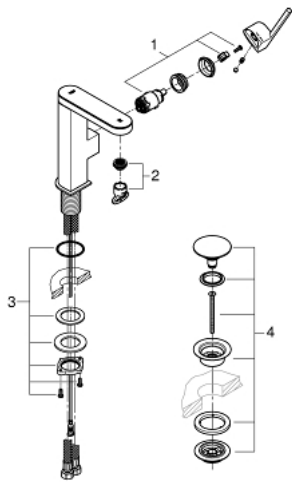

23 958 DC3 GROHE PLUS SINGLE-LEVER BASIN MIXER 1/2" WITH LED DISPLAY < BR/>M-SIZE

PRODUCT DESCRIPTION

- Colour: supersteel
- colour LED water temperature display
- infra-red diverter: mousseur / spray
- automatic return to mousseur
- GROHE SilkMove 28 mm ceramic cartridge
- with temperature limiter
- GROHE LongLife finish
- GROHE EcoJoy - less water, perfect flow
- maximum flow rate (at 3 bar): 5 l/min
- SpeedClean mousseur
- GROHE AquaGuide adjustable mousseur
- rapid installation system
- swivel spout with easy docking
- swivel area 90°
- smooth body with push-open waste set 1 1/4"
- flexible connection hoses
- 1.5 V alkaline mono battery, 4 x mono cell
- external battery

23 958 DC3 GROHE PLUS SINGLE-LEVER BASIN MIXER 1/2" WITH LED DISPLAY < BR/>M-SIZE

SPARE PARTS, July 2019 – now

- 1: Cartridge (Spare part-nr. 46963000)
- 2: Mousseur (Spare part-nr. 48449000)
- 3: Shank fastening assembly (Spare part-nr. 48384000)
- 4: Waste set with push-open plug (Spare part-nr. 65807DC0)