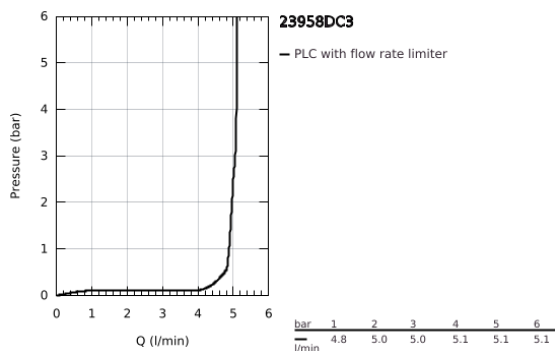

23 958 DC3 GROHE PLUS SINGLE-LEVER BASIN MIXER 1/2" WITH LED DISPLAY < BR/>M-SIZE

PRODUCT DESCRIPTION

- Colour: supersteel
- colour LED water temperature display
- infra-red diverter: mousseur / spray
- automatic return to mousseur
- GROHE SilkMove 28 mm ceramic cartridge
- with temperature limiter
- GROHE LongLife finish
- GROHE EcoJoy - less water, perfect flow
- maximum flow rate (at 3 bar): 5 l/min
- SpeedClean mousseur
- GROHE AquaGuide adjustable mousseur
- rapid installation system
- swivel spout with easy docking
- swivel area 90°
- smooth body with push-open waste set 1 1/4"
- flexible connection hoses
- 1.5 V alkaline mono battery, 4 x mono cell
- external battery

23 958 DC3 GROHE PLUS SINGLE-LEVER BASIN MIXER 1/2" WITH LED DISPLAY < BR/>M-SIZE

SPARE PARTS, July 2019 – now

- 1: Cartridge (Spare part-nr. 46963000)
- 2: Mousseur (Spare part-nr. 48449000)
- 3: Shank fastening assembly (Spare part-nr. 48384000)
- 4: Waste set with push-open plug (Spare part-nr. 65807DC0)