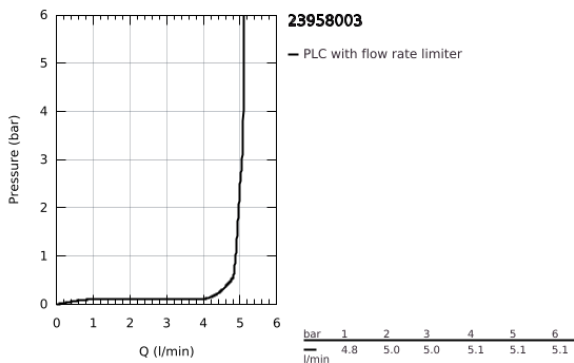

23 958 003 **GROHE PLUS SINGLE-LEVER BASIN MIXER 1/2" WITH LED DISPLAY < BR/>M-SIZE**

PRODUCT DESCRIPTION

- Colour: chrome
- colour LED water temperature display
- infra-red diverter: mousseur / Eco spray
- GROHE SilkMove 28 mm ceramic cartridge
- with temperature limiter
- GROHE LongLife finish
- GROHE EcoJoy - less water, perfect flow
- maximum flow rate (at 3 bar): 5 l/min
- SpeedClean mousseur
- GROHE AquaGuide adjustable mousseur
- rapid installation system
- swivel spout with easy docking
- swivel area 90°
- smooth body with push-open waste set 1 1/4"
- flexible connection hoses
- 1.5 V alkaline mono battery, 4 x mono cell
- external battery

23 958 003 **GROHE PLUS SINGLE-LEVER BASIN MIXER 1/2" WITH LED DISPLAY < BR/>M-SIZE**

SPARE PARTS, April 2019 – now

- 1: Cartridge (Spare part-nr. 46963000)
- 2: Mousseur (Spare part-nr. 48449000)
- 3: Shank fastening assembly (Spare part-nr. 48384000)
- 4: Waste set with push-open plug (Spare part-nr. 65807000)