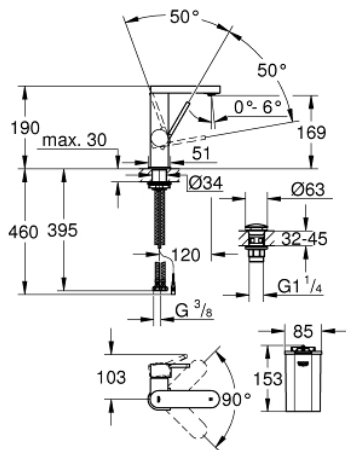

23 958 003 **GROHE PLUS SINGLE-LEVER BASIN MIXER 1/2" WITH LED DISPLAY < BR/>M-SIZE**

PRODUCT DESCRIPTION

- Colour: chrome
- colour LED water temperature display
- infra-red diverter: mousseur / Eco spray
- GROHE SilkMove 28 mm ceramic cartridge
- with temperature limiter
- GROHE LongLife finish
- GROHE EcoJoy - less water, perfect flow
- maximum flow rate (at 3 bar): 5 l/min
- SpeedClean mousseur
- GROHE AquaGuide adjustable mousseur
- rapid installation system
- swivel spout with easy docking
- swivel area 90°
- smooth body with push-open waste set 1 1/4"
- flexible connection hoses
- 1.5 V alkaline mono battery, 4 x mono cell
- external battery

23 958 003 **GROHE PLUS SINGLE-LEVER BASIN MIXER 1/2" WITH LED DISPLAY < BR/>M-SIZE**

SPARE PARTS, April 2019 – now

- 1: Cartridge (Spare part-nr. 46963000)
- 2: Mousseur (Spare part-nr. 48449000)
- 3: Shank fastening assembly (Spare part-nr. 48384000)
- 4: Waste set with push-open plug (Spare part-nr. 65807000)