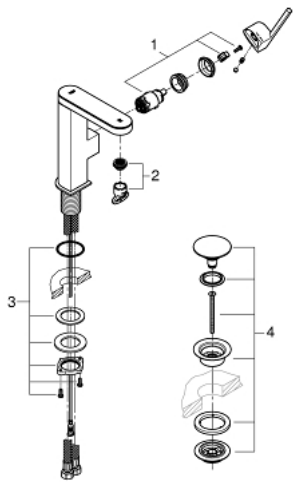

23 958 003 **GROHE PLUS SINGLE-LEVER BASIN MIXER 1/2" WITH LED DISPLAY < BR/>M-SIZE**

PRODUCT DESCRIPTION

- Colour: chrome
- colour LED water temperature display
- infra-red diverter: mousseur / Eco spray
- GROHE SilkMove 28 mm ceramic cartridge
- with temperature limiter
- GROHE LongLife finish
- GROHE EcoJoy - less water, perfect flow
- maximum flow rate (at 3 bar): 5 l/min
- SpeedClean mousseur
- GROHE AquaGuide adjustable mousseur
- rapid installation system
- swivel spout with easy docking
- swivel area 90°
- smooth body with push-open waste set 1 1/4"
- flexible connection hoses
- 1.5 V alkaline mono battery, 4 x mono cell
- external battery

23 958 003 **GROHE PLUS SINGLE-LEVER BASIN MIXER 1/2" WITH LED DISPLAY < BR/>M-SIZE**

SPARE PARTS, April 2019 – now

- 1: Cartridge (Spare part-nr. 46963000)
- 2: Mousseur (Spare part-nr. 48449000)
- 3: Shank fastening assembly (Spare part-nr. 48384000)
- 4: Waste set with push-open plug (Spare part-nr. 65807000)