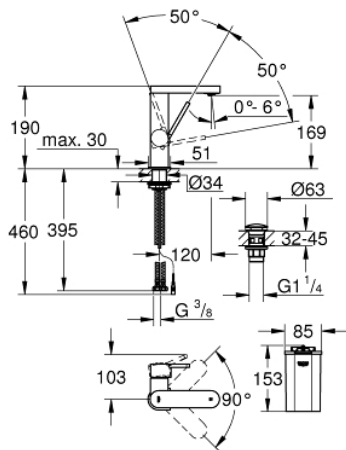

23 958 003 **GROHE PLUS SINGLE-LEVER BASIN MIXER 1/2" WITH LED DISPLAY < BR/>M-SIZE**

**PRODUCT DESCRIPTION**

- Colour: chrome
- colour LED water temperature display
- infra-red diverter: mousseur / spray
- GROHE SilkMove 28 mm ceramic cartridge
- with temperature limiter
- GROHE LongLife finish
- GROHE EcoJoy - less water, perfect flow
- maximum flow rate (at 3 bar): 5 l/min
- SpeedClean mousseur
- GROHE AquaGuide adjustable mousseur
- rapid installation system
- swivel spout with easy docking
- swivel area 90°
- smooth body with push-open waste set 1 1/4"
- flexible connection hoses
- 1.5 V alkaline mono battery, 4 x mono cell
- external battery

23 958 003 **GROHE PLUS SINGLE-LEVER BASIN MIXER 1/2" WITH LED DISPLAY < BR/>M-SIZE**

**SPARE PARTS**, April 2019 – now

- 1: Cartridge (Spare part-nr. 46963000)
- 2: Mousseur (Spare part-nr. 48449000)
- 3: Shank fastening assembly (Spare part-nr. 48384000)
- 4: Waste set with push-open plug (Spare part-nr. 65807000)