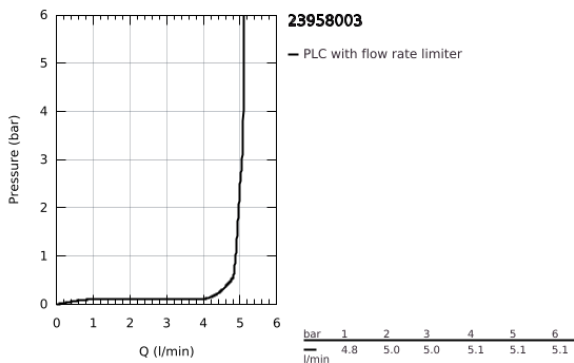

23 958 003 **GROHE PLUS SINGLE-LEVER BASIN MIXER 1/2" WITH LED DISPLAY < BR/>M-SIZE**

**PRODUCT DESCRIPTION**

- Colour: chrome
- colour LED water temperature display
- infra-red diverter: mousseur / spray
- GROHE SilkMove 28 mm ceramic cartridge
- with temperature limiter
- GROHE LongLife finish
- GROHE EcoJoy - less water, perfect flow
- maximum flow rate (at 3 bar): 5 l/min
- SpeedClean mousseur
- GROHE AquaGuide adjustable mousseur
- rapid installation system
- swivel spout with easy docking
- swivel area 90°
- smooth body with push-open waste set 1 1/4"
- flexible connection hoses
- 1.5 V alkaline mono battery, 4 x mono cell
- external battery

23 958 003 **GROHE PLUS SINGLE-LEVER BASIN MIXER 1/2" WITH LED DISPLAY < BR/>M-SIZE**

**SPARE PARTS**, April 2019 – now

- 1: Cartridge (Spare part-nr. 46963000)
- 2: Mousseur (Spare part-nr. 48449000)
- 3: Shank fastening assembly (Spare part-nr. 48384000)
- 4: Waste set with push-open plug (Spare part-nr. 65807000)