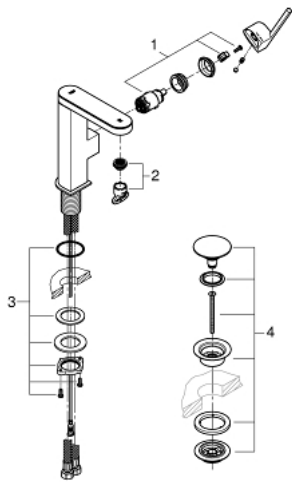

23 958 003 **GROHE PLUS SINGLE-LEVER BASIN MIXER 1/2" WITH LED DISPLAY < BR/>M-SIZE**

**PRODUCT DESCRIPTION**

- Colour: chrome
- colour LED water temperature display
- infra-red diverter: mousseur / spray
- GROHE SilkMove 28 mm ceramic cartridge
- with temperature limiter
- GROHE LongLife finish
- GROHE EcoJoy - less water, perfect flow
- maximum flow rate (at 3 bar): 5 l/min
- SpeedClean mousseur
- GROHE AquaGuide adjustable mousseur
- rapid installation system
- swivel spout with easy docking
- swivel area 90°
- smooth body with push-open waste set 1 1/4"
- flexible connection hoses
- 1.5 V alkaline mono battery, 4 x mono cell
- external battery

23 958 003 **GROHE PLUS SINGLE-LEVER BASIN MIXER 1/2" WITH LED DISPLAY < BR/>M-SIZE**

**SPARE PARTS**, April 2019 – now

- 1: Cartridge (Spare part-nr. 46963000)
- 2: Mousseur (Spare part-nr. 48449000)
- 3: Shank fastening assembly (Spare part-nr. 48384000)
- 4: Waste set with push-open plug (Spare part-nr. 65807000)