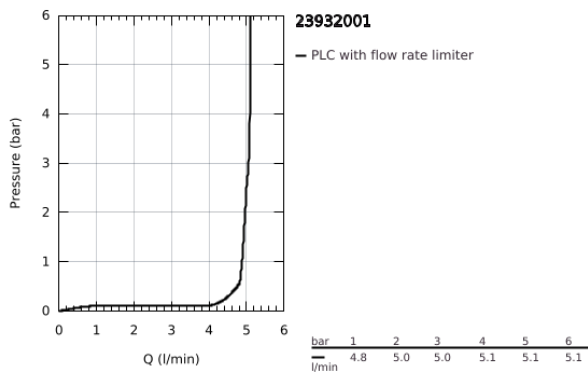

23 932 001 **CONCETTO SINGLE-LEVER BASIN MIXER 1/2"**
M-SIZE

PRODUCT DESCRIPTION

- Colour: chrome
- GROHE SilkMove 28 mm ceramic cartridge
- temperature limiter
- GROHE LongLife finish
- GROHE EcoJoy - less water, perfect flow
- maximum flow rate (at 3 bar): 5 l/min
- GROHE FastFixation installation system
- smooth body with push-open waste set 1 1/4"
- flexible connection hoses

23 932 001 **CONCETTO SINGLE-LEVER BASIN MIXER 1/2"**
M-SIZE

SPARE PARTS, February 2019 – now

- 1: Lever (Spare part-nr. 46753000)
- 2: Fitting ring (Spare part-nr. 46715000)
- 3: Cartridge (Spare part-nr. 46580000)
- 4: Mousseur (Spare part-nr. 13935000)
- 5: Shank mounting kit (Spare part-nr. 46249000)
- 6: Waste set with push-open plug (Spare part-nr. 65807000)
- 7: Socket Spanner (Spare part-nr. 19332000)*
- 8: Mounting wrench (Spare part-nr. 19017000)*
- 9: Temperature limiter (Spare part-nr. 46375000)*
- 10: Base plate (Spare part-nr. 48165000)*