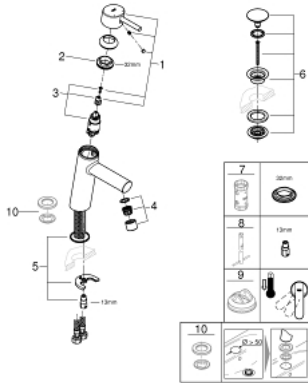

23 932 001 **CONCETTO SINGLE-LEVER BASIN MIXER 1/2"**
M-SIZE

PRODUCT DESCRIPTION

- Colour: chrome
- GROHE SilkMove 28 mm ceramic cartridge
- temperature limiter
- GROHE LongLife finish
- GROHE EcoJoy - less water, perfect flow
- maximum flow rate (at 3 bar): 5 l/min
- GROHE FastFixation installation system
- smooth body with push-open waste set 1 1/4"
- flexible connection hoses

23 932 001 **CONCETTO SINGLE-LEVER BASIN MIXER 1/2"**
M-SIZE

SPARE PARTS, February 2019 – now

- 1: Lever (Spare part-nr. 46753000)
- 2: Fitting ring (Spare part-nr. 46715000)
- 3: Cartridge (Spare part-nr. 46580000)
- 4: Mousseur (Spare part-nr. 13935000)
- 5: Shank mounting kit (Spare part-nr. 46249000)
- 6: Waste set with push-open plug (Spare part-nr. 65807000)
- 7: Socket Spanner (Spare part-nr. 19332000)*
- 8: Mounting wrench (Spare part-nr. 19017000)*
- 9: Temperature limiter (Spare part-nr. 46375000)*
- 10: Base plate (Spare part-nr. 48165000)*