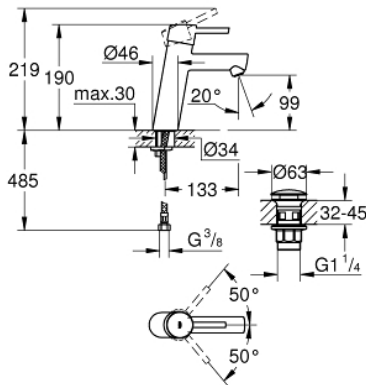

23 932 001 **CONCETTO SINGLE-LEVER BASIN MIXER 1/2"**
M-SIZE

PRODUCT DESCRIPTION

- Colour: chrome
- GROHE SilkMove 28 mm ceramic cartridge
- temperature limiter
- GROHE LongLife finish
- GROHE EcoJoy - less water, perfect flow
- maximum flow rate (at 3 bar): 5 l/min
- GROHE FastFixation installation system
- smooth body with push-open waste set 1 1/4"
- flexible connection hoses

23 932 001 **CONCETTO SINGLE-LEVER BASIN MIXER 1/2"**
M-SIZE

SPARE PARTS, February 2019 – now

- 1: Lever (Spare part-nr. 46753000)
- 2: Fitting ring (Spare part-nr. 46715000)
- 3: Cartridge (Spare part-nr. 46580000)
- 4: Mousseur (Spare part-nr. 13935000)
- 5: Shank mounting kit (Spare part-nr. 46249000)
- 6: Waste set with push-open plug (Spare part-nr. 65807000)
- 7: Socket Spanner (Spare part-nr. 19332000)*
- 8: Mounting wrench (Spare part-nr. 19017000)*
- 9: Temperature limiter (Spare part-nr. 46375000)*
- 10: Base plate (Spare part-nr. 48165000)*