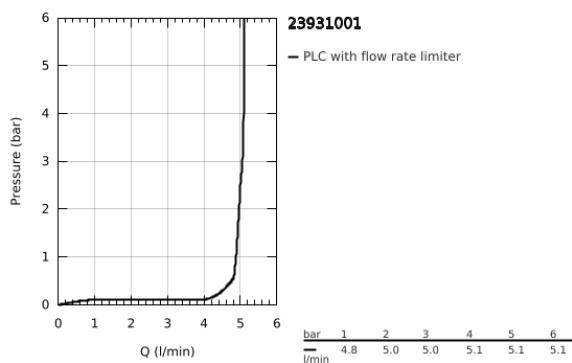

23 931 001 **CONCETTO SINGLE-LEVER BASIN MIXER 1/2"**
S-SIZE

PRODUCT DESCRIPTION

- Colour: chrome
- GROHE SilkMove 28 mm ceramic cartridge
- adjustable flow rate limiter
- temperature limiter
- GROHE LongLife finish
- GROHE EcoJoy - less water, perfect flow
- maximum flow rate (at 3 bar): 5 l/min
- SpeedClean mousseur
- GROHE FastFixation installation system
- smooth body with push-open waste set 1 1/4"
- flexible connection hoses

23 931 001 **CONCETTO SINGLE-LEVER BASIN MIXER 1/2"**
S-SIZE

SPARE PARTS, February 2019 – now

- 1: Lever (Spare part-nr. 46753000)
- 2: Fitting ring (Spare part-nr. 46715000)
- 3: Cartridge (Spare part-nr. 46580000)
- 4: Mousseur (Spare part-nr. 13935000)
- 5: Shank mounting kit (Spare part-nr. 46249000)
- 6: Waste set with push-open plug (Spare part-nr. 65807000)
- 7: Socket Spanner (Spare part-nr. 19332000)*
- 8: Mounting wrench (Spare part-nr. 19017000)*
- 9: Temperature limiter (Spare part-nr. 46375000)*
- 10: Base plate (Spare part-nr. 48165000)*