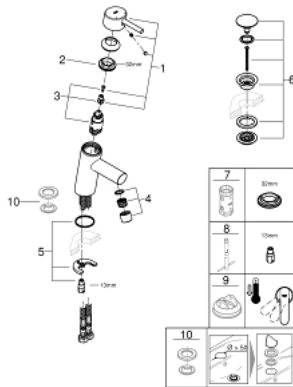

23 931 001 **CONCETTO SINGLE-LEVER BASIN MIXER 1/2"**
S-SIZE

PRODUCT DESCRIPTION

- Colour: chrome
- GROHE SilkMove 28 mm ceramic cartridge
- adjustable flow rate limiter
- temperature limiter
- GROHE LongLife finish
- GROHE EcoJoy - less water, perfect flow
- maximum flow rate (at 3 bar): 5 l/min
- SpeedClean mousseur
- GROHE FastFixation installation system
- smooth body with push-open waste set 1 1/4"
- flexible connection hoses

23 931 001 **CONCETTO SINGLE-LEVER BASIN MIXER 1/2"**
S-SIZE

SPARE PARTS, February 2019 – now

- 1: Lever (Spare part-nr. 46753000)
- 2: Fitting ring (Spare part-nr. 46715000)
- 3: Cartridge (Spare part-nr. 46580000)
- 4: Mousseur (Spare part-nr. 13935000)
- 5: Shank mounting kit (Spare part-nr. 46249000)
- 6: Waste set with push-open plug (Spare part-nr. 65807000)
- 7: Socket Spanner (Spare part-nr. 19332000)*
- 8: Mounting wrench (Spare part-nr. 19017000)*
- 9: Temperature limiter (Spare part-nr. 46375000)*
- 10: Base plate (Spare part-nr. 48165000)*