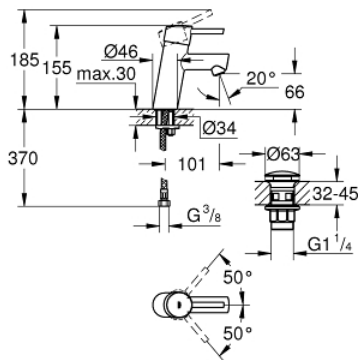

23 931 001 **CONCETTO SINGLE-LEVER BASIN MIXER 1/2"**
S-SIZE

PRODUCT DESCRIPTION

- Colour: chrome
- GROHE SilkMove 28 mm ceramic cartridge
- adjustable flow rate limiter
- temperature limiter
- GROHE LongLife finish
- GROHE EcoJoy - less water, perfect flow
- maximum flow rate (at 3 bar): 5 l/min
- SpeedClean mousseur
- GROHE FastFixation installation system
- smooth body with push-open waste set 1 1/4"
- flexible connection hoses

23 931 001 **CONCETTO SINGLE-LEVER BASIN MIXER 1/2"**
S-SIZE

SPARE PARTS, February 2019 – now

- 1: Lever (Spare part-nr. 46753000)
- 2: Fitting ring (Spare part-nr. 46715000)
- 3: Cartridge (Spare part-nr. 46580000)
- 4: Mousseur (Spare part-nr. 13935000)
- 5: Shank mounting kit (Spare part-nr. 46249000)
- 6: Waste set with push-open plug (Spare part-nr. 65807000)
- 7: Socket Spanner (Spare part-nr. 19332000)*
- 8: Mounting wrench (Spare part-nr. 19017000)*
- 9: Temperature limiter (Spare part-nr. 46375000)*
- 10: Base plate (Spare part-nr. 48165000)*