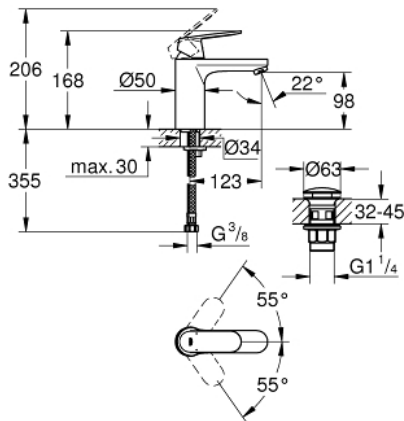

23 926 000 **EUROCOSMO SINGLE-LEVER BASIN MIXER 1/2"**
M-SIZE

PRODUCT DESCRIPTION

- Colour: chrome
- GROHE SilkMove 35 mm ceramic cartridge
- adjustable flow rate limiter
- GROHE LongLife finish
- GROHE EcoJoy - less water, perfect flow
- maximum flow rate (at 3 bar): 5 l/min
- GROHE FastFixation installation system
- smooth body with push-open waste set 1 1/4"
- flexible connection hoses

23 926 000 **EUROCOSMO SINGLE-LEVER BASIN MIXER 1/2"**
M-SIZE

SPARE PARTS, March 2020 – now

- 1: Lever (Spare part-nr. 46681000)
- 2: Cap (Spare part-nr. 46492000)
- 3: Screw coupling (Spare part-nr. 46460000)
- 4: Cartridge (Spare part-nr. 46374000)
- 5: Mousseur (Spare part-nr. 48159000)
- 6: Shank mounting kit (Spare part-nr. 46671000)
- 7: Waste set with push-open plug (Spare part-nr. 65807000)
- 8: Socket Spanner (Spare part-nr. 19332000)*
- 9: Mounting wrench (Spare part-nr. 19017000)*
- 10: Temperature limiter (Spare part-nr. 46375000)*