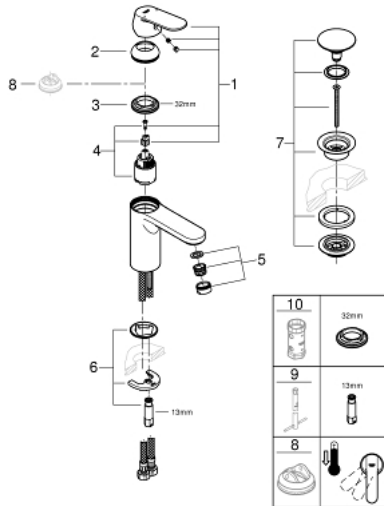

23 926 000 **EUROCOSMO SINGLE-LEVER BASIN MIXER 1/2"**
M-SIZE

PRODUCT DESCRIPTION

- Colour: chrome
- GROHE SilkMove 35 mm ceramic cartridge
- adjustable flow rate limiter
- GROHE LongLife finish
- GROHE EcoJoy - less water, perfect flow
- maximum flow rate (at 3 bar): 5 l/min
- GROHE FastFixation installation system
- smooth body with push-open waste set 1 1/4"
- flexible connection hoses

23 926 000 **EUROCOSMO SINGLE-LEVER BASIN MIXER 1/2"**
M-SIZE

SPARE PARTS, March 2020 – now

- 1: Lever (Spare part-nr. 46681000)
- 2: Cap (Spare part-nr. 46492000)
- 3: Screw coupling (Spare part-nr. 46460000)
- 4: Cartridge (Spare part-nr. 46374000)
- 5: Mousseur (Spare part-nr. 48159000)
- 6: Shank mounting kit (Spare part-nr. 46671000)
- 7: Waste set with push-open plug (Spare part-nr. 65807000)
- 8: Socket Spanner (Spare part-nr. 19332000)*
- 9: Mounting wrench (Spare part-nr. 19017000)*
- 10: Temperature limiter (Spare part-nr. 46375000)*