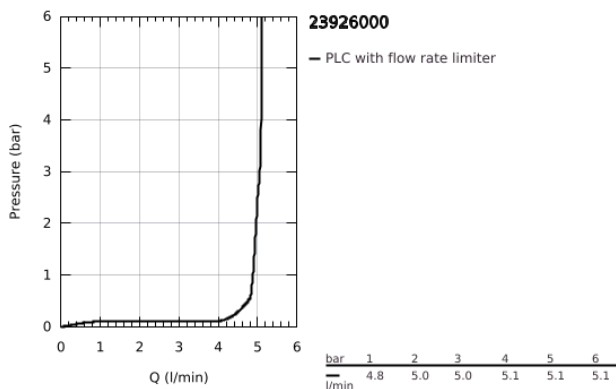

23 926 000 **EUROCOSMO SINGLE-LEVER BASIN MIXER 1/2"**
M-SIZE

PRODUCT DESCRIPTION

- Colour: chrome
- GROHE SilkMove 35 mm ceramic cartridge
- adjustable flow rate limiter
- GROHE LongLife finish
- GROHE EcoJoy - less water, perfect flow
- maximum flow rate (at 3 bar): 5 l/min
- GROHE FastFixation installation system
- smooth body with push-open waste set 1 1/4"
- flexible connection hoses

23 926 000 **EUROCOSMO SINGLE-LEVER BASIN MIXER 1/2"**
M-SIZE

SPARE PARTS, March 2020 – now

- 1: Lever (Spare part-nr. 46681000)
- 2: Cap (Spare part-nr. 46492000)
- 3: Screw coupling (Spare part-nr. 46460000)
- 4: Cartridge (Spare part-nr. 46374000)
- 5: Mousseur (Spare part-nr. 48159000)
- 6: Shank mounting kit (Spare part-nr. 46671000)
- 7: Waste set with push-open plug (Spare part-nr. 65807000)
- 8: Socket Spanner (Spare part-nr. 19332000)*
- 9: Mounting wrench (Spare part-nr. 19017000)*
- 10: Temperature limiter (Spare part-nr. 46375000)*