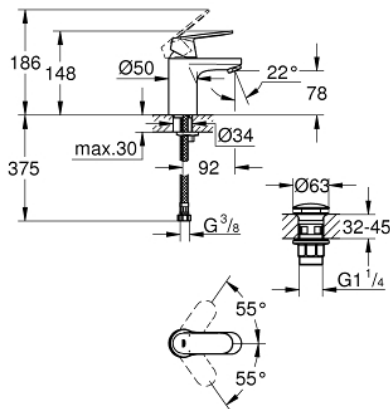

23 925 000 **EUROCOSMO SINGLE-LEVER BASIN MIXER 1/2"**  
**S-SIZE**

**PRODUCT DESCRIPTION**

- Colour: chrome
- GROHE SilkMove 35 mm ceramic cartridge
- adjustable flow rate limiter
- GROHE LongLife finish
- GROHE FastFixation installation system
- GROHE EcoJoy - less water, perfect flow
- maximum flow rate (at 3 bar): 5 l/min
- smooth body with push-open waste set 1 1/4"
- flexible connection hoses

23 925 000 **EUROCOSMO SINGLE-LEVER BASIN MIXER 1/2"**  
**S-SIZE**

**SPARE PARTS**, March 2020 – now

- 1: Lever (Spare part-nr. 46681000)
- 2: Cap (Spare part-nr. 46492000)
- 3: Screw coupling (Spare part-nr. 46460000)
- 4: Cartridge (Spare part-nr. 46374000)
- 5: Mousseur (Spare part-nr. 48159000)
- 6: Shank mounting kit (Spare part-nr. 46671000)
- 7: Waste set with push-open plug (Spare part-nr. 65807000)
- 8: Socket Spanner (Spare part-nr. 19332000)\*
- 9: Mounting wrench (Spare part-nr. 19017000)\*
- 10: Temperature limiter (Spare part-nr. 46375000)\*