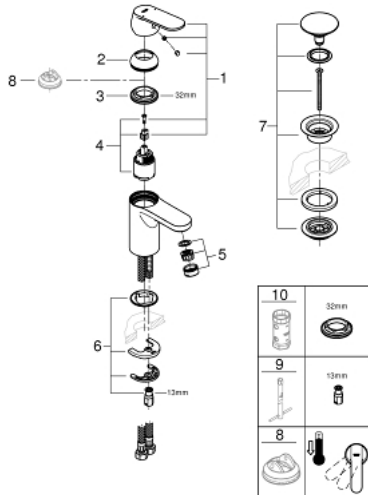

23 925 000 **EUROCOSMO SINGLE-LEVER BASIN MIXER 1/2"**  
**S-SIZE**

**PRODUCT DESCRIPTION**

- Colour: chrome
- GROHE SilkMove 35 mm ceramic cartridge
- adjustable flow rate limiter
- GROHE LongLife finish
- GROHE FastFixation installation system
- GROHE EcoJoy - less water, perfect flow
- maximum flow rate (at 3 bar): 5 l/min
- smooth body with push-open waste set 1 1/4"
- flexible connection hoses

23 925 000 **EUROCOSMO SINGLE-LEVER BASIN MIXER 1/2"**  
**S-SIZE**

**SPARE PARTS**, March 2020 – now

- 1: Lever (Spare part-nr. 46681000)
- 2: Cap (Spare part-nr. 46492000)
- 3: Screw coupling (Spare part-nr. 46460000)
- 4: Cartridge (Spare part-nr. 46374000)
- 5: Mousseur (Spare part-nr. 48159000)
- 6: Shank mounting kit (Spare part-nr. 46671000)
- 7: Waste set with push-open plug (Spare part-nr. 65807000)
- 8: Socket Spanner (Spare part-nr. 19332000)\*
- 9: Mounting wrench (Spare part-nr. 19017000)\*
- 10: Temperature limiter (Spare part-nr. 46375000)\*