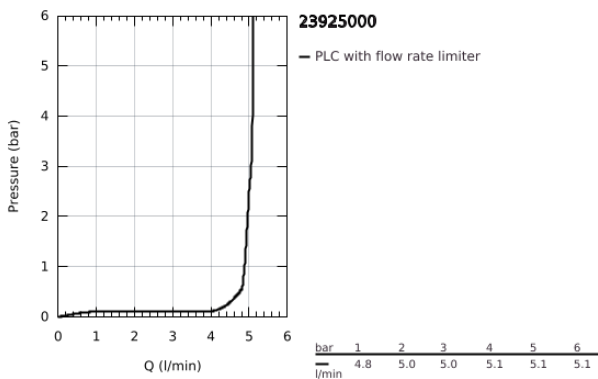

23 925 000 **EUROCOSMO SINGLE-LEVER BASIN MIXER 1/2"**  
**S-SIZE**

**PRODUCT DESCRIPTION**

- Colour: chrome
- GROHE SilkMove 35 mm ceramic cartridge
- adjustable flow rate limiter
- GROHE LongLife finish
- GROHE FastFixation installation system
- GROHE EcoJoy - less water, perfect flow
- maximum flow rate (at 3 bar): 5 l/min
- smooth body with push-open waste set 1 1/4"
- flexible connection hoses

23 925 000 **EUROCOSMO SINGLE-LEVER BASIN MIXER 1/2"**  
**S-SIZE**

**SPARE PARTS**, March 2020 – now

- 1: Lever (Spare part-nr. 46681000)
- 2: Cap (Spare part-nr. 46492000)
- 3: Screw coupling (Spare part-nr. 46460000)
- 4: Cartridge (Spare part-nr. 46374000)
- 5: Mousseur (Spare part-nr. 48159000)
- 6: Shank mounting kit (Spare part-nr. 46671000)
- 7: Waste set with push-open plug (Spare part-nr. 65807000)
- 8: Socket Spanner (Spare part-nr. 19332000)\*
- 9: Mounting wrench (Spare part-nr. 19017000)\*
- 10: Temperature limiter (Spare part-nr. 46375000)\*