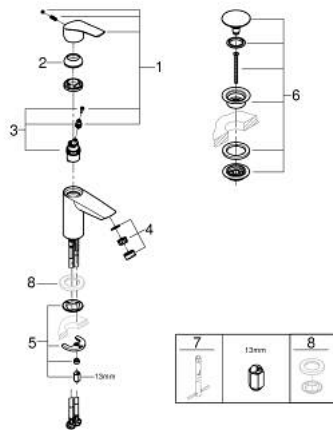

23 924 243 3 **EUROSMART SINGLE-LEVER BASIN MIXER 1/2"**  
**S-SIZE**

**PRODUCT DESCRIPTION**

- Colour: matte black
- GROHE SilkMove 28 mm ceramic cartridge
- EcoMode - cold water flow in mid-lever position saves energy
- adjustable flow rate limiter
- with temperature limiter
- GROHE EcoJoy - less water, perfect flow
- maximum flow rate (at 3 bar): 5 l/min
- Protected Water Ways no contact of water with lead or nickel inside the tap
- GROHE FastFixation installation system
- smooth body with push-open waste set 1 1/4"
- flexible connection hoses
- professional edition

23 924 243 3 **EUROSMART SINGLE-LEVER BASIN MIXER 1/2"**  
**S-SIZE**

**SPARE PARTS**, January 2024 – now

- 1: Lever (Spare part-nr. 485512430)
- 2: cap (Spare part-nr. 461162430)
- 3: Cartridge (Spare part-nr. 48518000)
- 4: Mousseur (Spare part-nr. 481592430)
- 5: Shank mounting kit (Spare part-nr. 46645000)
- 6: Waste set with push-open plug (Spare part-nr. 658072430)
- 7: Mounting wrench (Spare part-nr. 19017000)\*