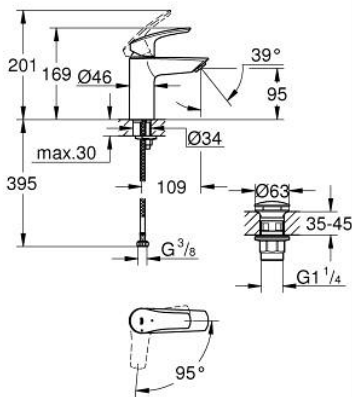

23 924 243 3 **EUROSMART SINGLE-LEVER BASIN MIXER 1/2"**  
**S-SIZE**

**PRODUCT DESCRIPTION**

- Colour: matte black
- GROHE SilkMove 28 mm ceramic cartridge
- EcoMode - cold water flow in mid-lever position saves energy
- adjustable flow rate limiter
- with temperature limiter
- GROHE EcoJoy - less water, perfect flow
- maximum flow rate (at 3 bar): 5 l/min
- Protected Water Ways no contact of water with lead or nickel inside the tap
- GROHE FastFixation installation system
- smooth body with push-open waste set 1 1/4"
- flexible connection hoses
- professional edition

23 924 243 3 **EUROSMART SINGLE-LEVER BASIN MIXER 1/2"**  
**S-SIZE**

**SPARE PARTS**, January 2024 – now

- 1: Lever (Spare part-nr. 485512430)
- 2: cap (Spare part-nr. 461162430)
- 3: Cartridge (Spare part-nr. 48518000)
- 4: Mousseur (Spare part-nr. 481592430)
- 5: Shank mounting kit (Spare part-nr. 46645000)
- 6: Waste set with push-open plug (Spare part-nr. 658072430)
- 7: Mounting wrench (Spare part-nr. 19017000)\*