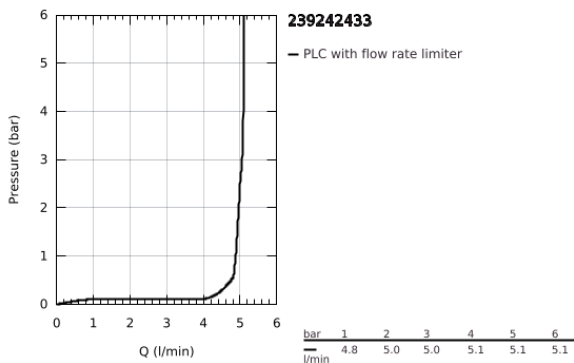

23 924 243 3 **EUROSMART SINGLE-LEVER BASIN MIXER 1/2"**  
**S-SIZE**

**PRODUCT DESCRIPTION**

- Colour: matte black
- GROHE SilkMove 28 mm ceramic cartridge
- EcoMode - cold water flow in mid-lever position saves energy
- adjustable flow rate limiter
- with temperature limiter
- GROHE EcoJoy - less water, perfect flow
- maximum flow rate (at 3 bar): 5 l/min
- Protected Water Ways no contact of water with lead or nickel inside the tap
- GROHE FastFixation installation system
- smooth body with push-open waste set 1 1/4"
- flexible connection hoses
- professional edition

23 924 243 3 **EUROSMART SINGLE-LEVER BASIN MIXER 1/2"**  
**S-SIZE**

**SPARE PARTS**, January 2024 – now

- 1: Lever (Spare part-nr. 485512430)
- 2: cap (Spare part-nr. 461162430)
- 3: Cartridge (Spare part-nr. 48518000)
- 4: Mousseur (Spare part-nr. 481592430)
- 5: Shank mounting kit (Spare part-nr. 46645000)
- 6: Waste set with push-open plug (Spare part-nr. 658072430)
- 7: Mounting wrench (Spare part-nr. 19017000)\*