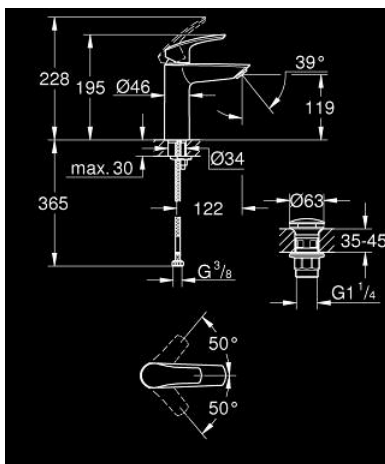

23 923 003 **EUROSMART SINGLE-LEVER BASIN MIXER 1/2"**
M-SIZE

PRODUCT DESCRIPTION

- Colour: chrome
- GROHE SilkMove 28 mm ceramic cartridge
- adjustable flow rate limiter
- with temperature limiter
- GROHE LongLife finish
- GROHE EcoJoy - less water, perfect flow
- maximum flow rate (at 3 bar): 5 l/min
- Protected Water Ways no contact of water with lead or nickel inside the tap
- GROHE FastFixation installation system
- smooth body with push-open waste set 1 1/4"
- flexible connection hoses

23 923 003 **EUROSMART SINGLE-LEVER BASIN MIXER 1/2"**
M-SIZE

SPARE PARTS, July 2019 – now

- 1: Lever (Spare part-nr. 48548000)
- 2: Cap (Spare part-nr. 46116000)
- 3: Cartridge (Spare part-nr. 48518000)
- 4: Mousseur (Spare part-nr. 48159000)
- 5: Shank mounting kit (Spare part-nr. 46645000)
- 6: Waste set with push-open plug (Spare part-nr. 65807000)
- 7: Mounting wrench (Spare part-nr. 19017000)*