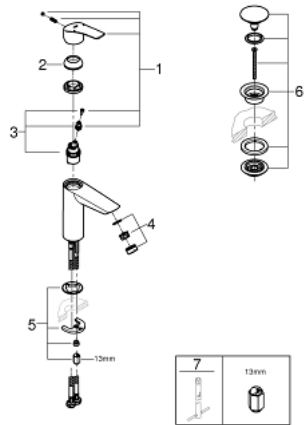

23 923 003 **EUROSMART SINGLE-LEVER BASIN MIXER 1/2"**
M-SIZE

PRODUCT DESCRIPTION

- Colour: chrome
- GROHE SilkMove 28 mm ceramic cartridge
- adjustable flow rate limiter
- with temperature limiter
- GROHE LongLife finish
- GROHE EcoJoy - less water, perfect flow
- maximum flow rate (at 3 bar): 5 l/min
- Protected Water Ways no contact of water with lead or nickel inside the tap
- GROHE FastFixation installation system
- smooth body with push-open waste set 1 1/4"
- flexible connection hoses

23 923 003 **EUROSMART SINGLE-LEVER BASIN MIXER 1/2"**
M-SIZE

SPARE PARTS, July 2019 – now

- 1: Lever (Spare part-nr. 48548000)
- 2: Cap (Spare part-nr. 46116000)
- 3: Cartridge (Spare part-nr. 48518000)
- 4: Mousseur (Spare part-nr. 48159000)
- 5: Shank mounting kit (Spare part-nr. 46645000)
- 6: Waste set with push-open plug (Spare part-nr. 65807000)
- 7: Mounting wrench (Spare part-nr. 19017000)*