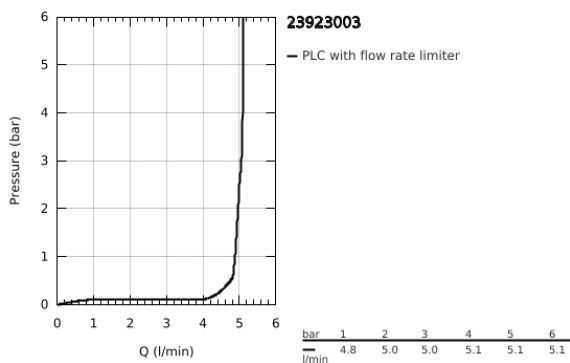

23 923 003 **EUROSMART SINGLE-LEVER BASIN MIXER 1/2"**
M-SIZE

PRODUCT DESCRIPTION

- Colour: chrome
- GROHE SilkMove 28 mm ceramic cartridge
- adjustable flow rate limiter
- with temperature limiter
- GROHE LongLife finish
- GROHE EcoJoy - less water, perfect flow
- maximum flow rate (at 3 bar): 5 l/min
- Protected Water Ways no contact of water with lead or nickel inside the tap
- GROHE FastFixation installation system
- smooth body with push-open waste set 1 1/4"
- flexible connection hoses

23 923 003 **EUROSMART SINGLE-LEVER BASIN MIXER 1/2"**
M-SIZE

SPARE PARTS, July 2019 – now

- 1: Lever (Spare part-nr. 48548000)
- 2: Cap (Spare part-nr. 46116000)
- 3: Cartridge (Spare part-nr. 48518000)
- 4: Mousseur (Spare part-nr. 48159000)
- 5: Shank mounting kit (Spare part-nr. 46645000)
- 6: Waste set with push-open plug (Spare part-nr. 65807000)
- 7: Mounting wrench (Spare part-nr. 19017000)*