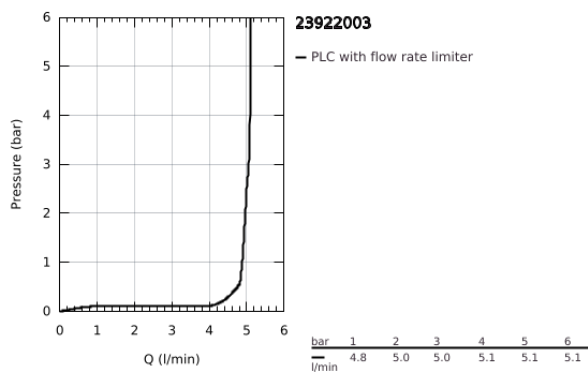

23 922 003 **EUROSMART SINGLE-LEVER BASIN MIXER 1/2"**  
**S-SIZE**

**PRODUCT DESCRIPTION**

- Colour: chrome
- GROHE SilkMove 28 mm ceramic cartridge
- adjustable flow rate limiter
- with temperature limiter
- GROHE LongLife finish
- GROHE EcoJoy - less water, perfect flow
- maximum flow rate (at 3 bar): 5 l/min
- Protected Water Ways no contact of water with lead or nickel inside the tap
- GROHE FastFixation installation system
- smooth body with push-open waste set 1 1/4"
- flexible connection hoses

23 922 003 **EUROSMART SINGLE-LEVER BASIN MIXER 1/2"**  
**S-SIZE**

**SPARE PARTS**, July 2019 – now

- 1: Lever (Spare part-nr. 48548000)
- 2: Cap (Spare part-nr. 46116000)
- 3: Cartridge (Spare part-nr. 48518000)
- 4: Mousseur (Spare part-nr. 48159000)
- 5: Shank mounting kit (Spare part-nr. 46645000)
- 6: Waste set with push-open plug (Spare part-nr. 65807000)
- 7: Mounting wrench (Spare part-nr. 19017000)\*