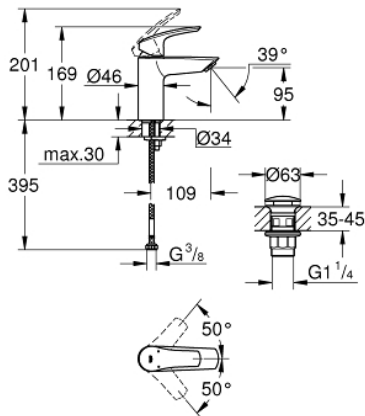

23 922 003 **EUROSMART SINGLE-LEVER BASIN MIXER 1/2"**  
**S-SIZE**

**PRODUCT DESCRIPTION**

- Colour: chrome
- GROHE SilkMove 28 mm ceramic cartridge
- adjustable flow rate limiter
- with temperature limiter
- GROHE LongLife finish
- GROHE EcoJoy - less water, perfect flow
- maximum flow rate (at 3 bar): 5 l/min
- Protected Water Ways no contact of water with lead or nickel inside the tap
- GROHE FastFixation installation system
- smooth body with push-open waste set 1 1/4"
- flexible connection hoses

23 922 003 **EUROSMART SINGLE-LEVER BASIN MIXER 1/2"**  
**S-SIZE**

**SPARE PARTS**, July 2019 – now

- 1: Lever (Spare part-nr. 48548000)
- 2: Cap (Spare part-nr. 46116000)
- 3: Cartridge (Spare part-nr. 48518000)
- 4: Mousseur (Spare part-nr. 48159000)
- 5: Shank mounting kit (Spare part-nr. 46645000)
- 6: Waste set with push-open plug (Spare part-nr. 65807000)
- 7: Mounting wrench (Spare part-nr. 19017000)\*