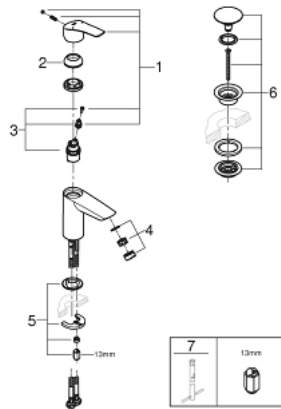

23 922 003 **EUROSMART SINGLE-LEVER BASIN MIXER 1/2"**  
**S-SIZE**

**PRODUCT DESCRIPTION**

- Colour: chrome
- GROHE SilkMove 28 mm ceramic cartridge
- adjustable flow rate limiter
- with temperature limiter
- GROHE LongLife finish
- GROHE EcoJoy - less water, perfect flow
- maximum flow rate (at 3 bar): 5 l/min
- Protected Water Ways no contact of water with lead or nickel inside the tap
- GROHE FastFixation installation system
- smooth body with push-open waste set 1 1/4"
- flexible connection hoses

23 922 003 **EUROSMART SINGLE-LEVER BASIN MIXER 1/2"**  
**S-SIZE**

**SPARE PARTS**, July 2019 – now

- 1: Lever (Spare part-nr. 48548000)
- 2: Cap (Spare part-nr. 46116000)
- 3: Cartridge (Spare part-nr. 48518000)
- 4: Mousseur (Spare part-nr. 48159000)
- 5: Shank mounting kit (Spare part-nr. 46645000)
- 6: Waste set with push-open plug (Spare part-nr. 65807000)
- 7: Mounting wrench (Spare part-nr. 19017000)\*