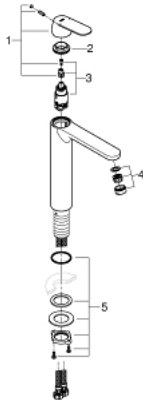

23 921 000 EUROCOSMO SINGLE-LEVER BASIN MIXER 1/2" XL-SIZE

PRODUCT DESCRIPTION

- Colour: chrome
- for free-standing basins
- GROHE SilkMove 28 mm ceramic cartridge
- with temperature limiter
- GROHE LongLife finish
- GROHE EcoJoy - less water, perfect flow
- maximum flow rate (at 3 bar): 5 l/min
- GROHE AquaGuide adjustable mousseur
- rapid installation system
- smooth body
- flexible connection hoses

23 921 000 **EUROCOSMO SINGLE-LEVER BASIN MIXER 1/2"**
XL-SIZE

SPARE PARTS, February 2019 – now

- 1: Lever (Spare part-nr. 48525000)
- 2: Fitting ring (Spare part-nr. 46715000)
- 3: Cartridge (Spare part-nr. 46580000)
- 4: Flow straightener (Spare part-nr. 48300000)
- 5: Shank fastening assembly (Spare part-nr. 48384000)