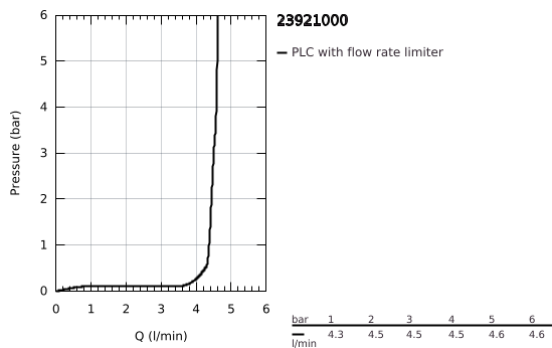

23 921 000 EUROCOSMO SINGLE-LEVER BASIN MIXER 1/2" XL-SIZE

PRODUCT DESCRIPTION

- Colour: chrome
- for free-standing basins
- GROHE SilkMove 28 mm ceramic cartridge
- with temperature limiter
- GROHE LongLife finish
- GROHE EcoJoy - less water, perfect flow
- maximum flow rate (at 3 bar): 5 l/min
- GROHE AquaGuide adjustable mousseur
- rapid installation system
- smooth body
- flexible connection hoses

23 921 000 **EUROCOSMO SINGLE-LEVER BASIN MIXER 1/2"**
XL-SIZE

SPARE PARTS, February 2019 – now

- 1: Lever (Spare part-nr. 48525000)
- 2: Fitting ring (Spare part-nr. 46715000)
- 3: Cartridge (Spare part-nr. 46580000)
- 4: Flow straightener (Spare part-nr. 48300000)
- 5: Shank fastening assembly (Spare part-nr. 48384000)