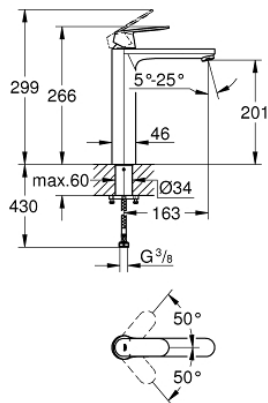

23 921 000 EUROCOSMO SINGLE-LEVER BASIN MIXER 1/2" XL-SIZE

PRODUCT DESCRIPTION

- Colour: chrome
- for free-standing basins
- GROHE SilkMove 28 mm ceramic cartridge
- with temperature limiter
- GROHE LongLife finish
- GROHE EcoJoy - less water, perfect flow
- maximum flow rate (at 3 bar): 5 l/min
- GROHE AquaGuide adjustable mousseur
- rapid installation system
- smooth body
- flexible connection hoses

23 921 000 **EUROCOSMO SINGLE-LEVER BASIN MIXER 1/2"**
XL-SIZE

SPARE PARTS, February 2019 – now

- 1: Lever (Spare part-nr. 48525000)
- 2: Fitting ring (Spare part-nr. 46715000)
- 3: Cartridge (Spare part-nr. 46580000)
- 4: Flow straightener (Spare part-nr. 48300000)
- 5: Shank fastening assembly (Spare part-nr. 48384000)