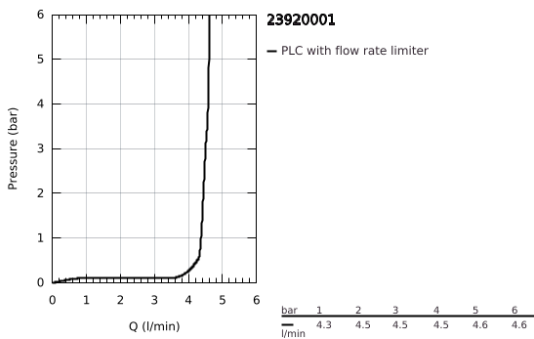

23 920 001 **CONCETTO SINGLE-LEVER BASIN MIXER 1/2"**  
**XL-SIZE**

**PRODUCT DESCRIPTION**

- Colour: chrome
- for free-standing basins
- GROHE SilkMove 28 mm ceramic cartridge
- with temperature limiter
- GROHE LongLife finish
- GROHE EcoJoy - less water, perfect flow
- maximum flow rate (at 3 bar): 5 l/min
- GROHE AquaGuide adjustable mousseur
- rapid installation system
- smooth body
- flexible connection hoses

23 920 001 **CONCETTO SINGLE-LEVER BASIN MIXER 1/2"**  
**XL-SIZE**

**SPARE PARTS**, February 2019 – now

- 1: Lever (Spare part-nr. 46753000)
- 2: Fitting ring (Spare part-nr. 46715000)
- 3: Cartridge (Spare part-nr. 46580000)
- 4: Mousseur (Spare part-nr. 48547000)
- 5: Shank fastening assembly (Spare part-nr. 48384000)