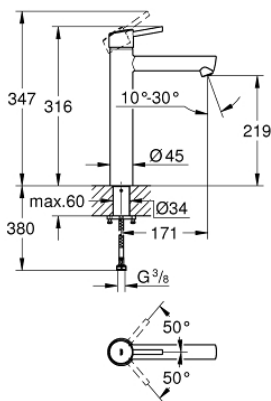

23 920 001 **CONCETTO SINGLE-LEVER BASIN MIXER 1/2"**  
**XL-SIZE**

**PRODUCT DESCRIPTION**

- Colour: chrome
- for free-standing basins
- GROHE SilkMove 28 mm ceramic cartridge
- with temperature limiter
- GROHE LongLife finish
- GROHE EcoJoy - less water, perfect flow
- maximum flow rate (at 3 bar): 5 l/min
- GROHE AquaGuide adjustable mousseur
- rapid installation system
- smooth body
- flexible connection hoses

23 920 001 **CONCETTO SINGLE-LEVER BASIN MIXER 1/2"**  
**XL-SIZE**

**SPARE PARTS**, February 2019 – now

- 1: Lever (Spare part-nr. 46753000)
- 2: Fitting ring (Spare part-nr. 46715000)
- 3: Cartridge (Spare part-nr. 46580000)
- 4: Mousseur (Spare part-nr. 48547000)
- 5: Shank fastening assembly (Spare part-nr. 48384000)