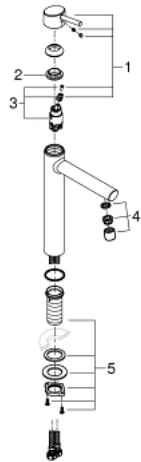

23 920 001 **CONCETTO SINGLE-LEVER BASIN MIXER 1/2"**  
**XL-SIZE**

**PRODUCT DESCRIPTION**

- Colour: chrome
- for free-standing basins
- GROHE SilkMove 28 mm ceramic cartridge
- with temperature limiter
- GROHE LongLife finish
- GROHE EcoJoy - less water, perfect flow
- maximum flow rate (at 3 bar): 5 l/min
- GROHE AquaGuide adjustable mousseur
- rapid installation system
- smooth body
- flexible connection hoses

23 920 001 **CONCETTO SINGLE-LEVER BASIN MIXER 1/2"**  
**XL-SIZE**

**SPARE PARTS**, February 2019 – now

- 1: Lever (Spare part-nr. 46753000)
- 2: Fitting ring (Spare part-nr. 46715000)
- 3: Cartridge (Spare part-nr. 46580000)
- 4: Mousseur (Spare part-nr. 48547000)
- 5: Shank fastening assembly (Spare part-nr. 48384000)