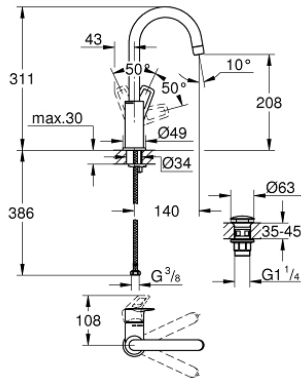

23 891 001 **BAULOOP SINGLE-LEVER BASIN MIXER 1/2"**
L-SIZE

PRODUCT DESCRIPTION

- Colour: chrome
- GROHE SmoothControl 28 mm ceramic cartridge
- with temperature limiter
- GROHE LongLife finish
- GROHE EcoJoy - less water, perfect flow
- maximum flow rate (at 3 bar): 5 l/min
- rapid installation system
- swivel tubular spout
- smooth body with plastic push open waste set 1 1/4"
- flexible connection hoses

23 891 001 **BAULoop SINGLE-LEVER BASIN MIXER 1/2"**
L-SIZE

SPARE PARTS, September 2018 – now

- 1: Cap (Spare part-nr. 46581000)
 - 2: Fitting ring (Spare part-nr. 46715000)
 - 3: Cartridge (Spare part-nr. 46580000)
 - 4: Mousseur (Spare part-nr. 13935000)
 - 5: Safety ring (Spare part-nr. 4825700M)
 - 6: Shank mounting kit (Spare part-nr. 46249000)
 - 7: Waste set with push-open plug (Spare part-nr. 65807000)
 - 8: Mounting wrench (Spare part-nr. 19017000)*
- * Optional accessories