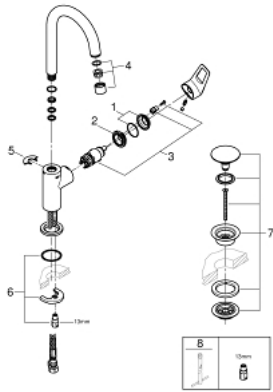

23 891 001 **BAULOOP SINGLE-LEVER BASIN MIXER 1/2"**
L-SIZE

PRODUCT DESCRIPTION

- Colour: chrome
- GROHE SmoothControl 28 mm ceramic cartridge
- with temperature limiter
- GROHE LongLife finish
- GROHE EcoJoy - less water, perfect flow
- maximum flow rate (at 3 bar): 5 l/min
- rapid installation system
- swivel tubular spout
- smooth body with plastic push open waste set 1 1/4"
- flexible connection hoses

23 891 001 **BAULoop SINGLE-LEVER BASIN MIXER 1/2"**
L-SIZE

SPARE PARTS, September 2018 – now

- 1: Cap (Spare part-nr. 46581000)
 - 2: Fitting ring (Spare part-nr. 46715000)
 - 3: Cartridge (Spare part-nr. 46580000)
 - 4: Mousseur (Spare part-nr. 13935000)
 - 5: Safety ring (Spare part-nr. 4825700M)
 - 6: Shank mounting kit (Spare part-nr. 46249000)
 - 7: Waste set with push-open plug (Spare part-nr. 65807000)
 - 8: Mounting wrench (Spare part-nr. 19017000)*
- * Optional accessories