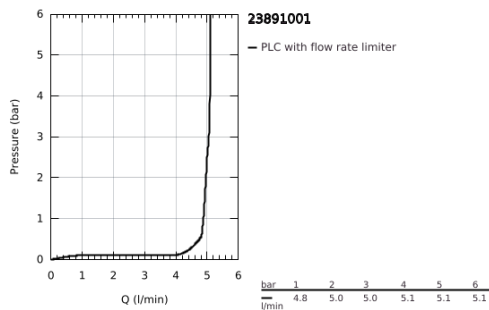

23 891 001 **BAULOOP SINGLE-LEVER BASIN MIXER 1/2"**
L-SIZE

PRODUCT DESCRIPTION

- Colour: chrome
- GROHE SmoothControl 28 mm ceramic cartridge
- with temperature limiter
- GROHE LongLife finish
- GROHE EcoJoy - less water, perfect flow
- maximum flow rate (at 3 bar): 5 l/min
- rapid installation system
- swivel tubular spout
- smooth body with plastic push open waste set 1 1/4"
- flexible connection hoses

23 891 001 **BAULoop SINGLE-LEVER BASIN MIXER 1/2"**
L-SIZE

SPARE PARTS, September 2018 – now

- 1: Cap (Spare part-nr. 46581000)
 - 2: Fitting ring (Spare part-nr. 46715000)
 - 3: Cartridge (Spare part-nr. 46580000)
 - 4: Mousseur (Spare part-nr. 13935000)
 - 5: Safety ring (Spare part-nr. 4825700M)
 - 6: Shank mounting kit (Spare part-nr. 46249000)
 - 7: Waste set with push-open plug (Spare part-nr. 65807000)
 - 8: Mounting wrench (Spare part-nr. 19017000)*
- * Optional accessories