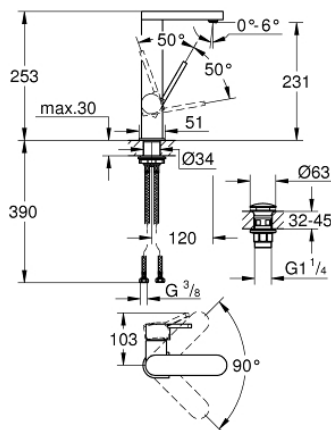

23 873 003 **GROHE PLUS SINGLE-LEVER BASIN MIXER 1/2"**
L-SIZE

PRODUCT DESCRIPTION

- Colour: chrome
- GROHE SilkMove 28 mm ceramic cartridge
- with temperature limiter
- GROHE LongLife finish
- GROHE EcoJoy - less water, perfect flow
- maximum flow rate (at 3 bar): 5 l/min
- SpeedClean mousseur
- GROHE AquaGuide adjustable mousseur
- rapid installation system
- swivel spout with easy docking
- swivel area 90°
- smooth body with push-open waste set 1 1/4"
- flexible connection hoses

23 873 003 **GROHE PLUS SINGLE-LEVER BASIN MIXER 1/2"**
L-SIZE

SPARE PARTS, August 2018 – now

- 1: Cartridge (Spare part-nr. 46963000)
- 2: Mousseur (Spare part-nr. 48449000)
- 3: Shank fastening assembly (Spare part-nr. 48384000)
- 4: Waste set with push-open plug (Spare part-nr. 65807000)