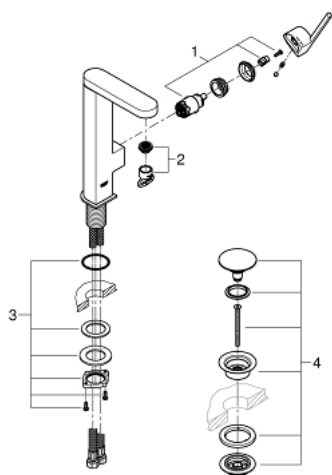

23 873 003 **GROHE PLUS SINGLE-LEVER BASIN MIXER 1/2"**
L-SIZE

PRODUCT DESCRIPTION

- Colour: chrome
- GROHE SilkMove 28 mm ceramic cartridge
- with temperature limiter
- GROHE LongLife finish
- GROHE EcoJoy - less water, perfect flow
- maximum flow rate (at 3 bar): 5 l/min
- SpeedClean mousseur
- GROHE AquaGuide adjustable mousseur
- rapid installation system
- swivel spout with easy docking
- swivel area 90°
- smooth body with push-open waste set 1 1/4"
- flexible connection hoses

23 873 003 **GROHE PLUS SINGLE-LEVER BASIN MIXER 1/2"**
L-SIZE

SPARE PARTS, August 2018 – now

- 1: Cartridge (Spare part-nr. 46963000)
- 2: Mousseur (Spare part-nr. 48449000)
- 3: Shank fastening assembly (Spare part-nr. 48384000)
- 4: Waste set with push-open plug (Spare part-nr. 65807000)