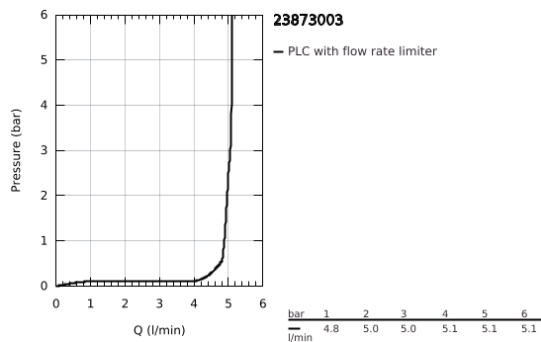

23 873 003 **GROHE PLUS SINGLE-LEVER BASIN MIXER 1/2"**
L-SIZE

PRODUCT DESCRIPTION

- Colour: chrome
- GROHE SilkMove 28 mm ceramic cartridge
- with temperature limiter
- GROHE LongLife finish
- GROHE EcoJoy - less water, perfect flow
- maximum flow rate (at 3 bar): 5 l/min
- SpeedClean mousseur
- GROHE AquaGuide adjustable mousseur
- rapid installation system
- swivel spout with easy docking
- swivel area 90°
- smooth body with push-open waste set 1 1/4"
- flexible connection hoses

23 873 003 **GROHE PLUS SINGLE-LEVER BASIN MIXER 1/2"**
L-SIZE

SPARE PARTS, August 2018 – now

- 1: Cartridge (Spare part-nr. 46963000)
- 2: Mousseur (Spare part-nr. 48449000)
- 3: Shank fastening assembly (Spare part-nr. 48384000)
- 4: Waste set with push-open plug (Spare part-nr. 65807000)