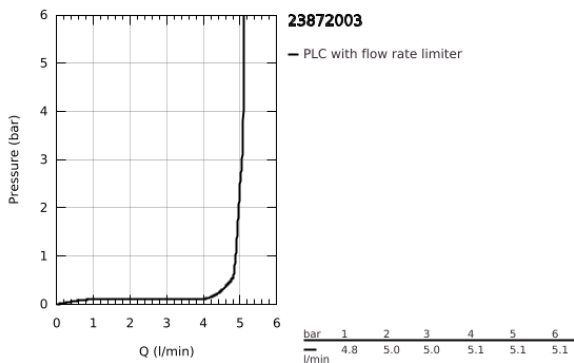

23 872 003 **GROHE PLUS SINGLE-LEVER BASIN MIXER 1/2"**
M-SIZE

PRODUCT DESCRIPTION

- Colour: chrome
- GROHE SilkMove 28 mm ceramic cartridge
- with temperature limiter
- GROHE LongLife finish
- GROHE EcoJoy - less water, perfect flow
- maximum flow rate (at 3 bar): 5 l/min
- SpeedClean mousseur
- GROHE AquaGuide adjustable mousseur
- rapid installation system
- swivel spout with easy docking
- swivel area 90°
- smooth body with push-open waste set 1 1/4"
- flexible connection hoses

23 872 003 **GROHE PLUS SINGLE-LEVER BASIN MIXER 1/2"**
M-SIZE

SPARE PARTS, August 2018 – now

- 1: Cartridge (Spare part-nr. 46963000)
- 2: Mousseur (Spare part-nr. 48449000)
- 3: Shank fastening assembly (Spare part-nr. 48384000)
- 4: Waste set with push-open plug (Spare part-nr. 65807000)