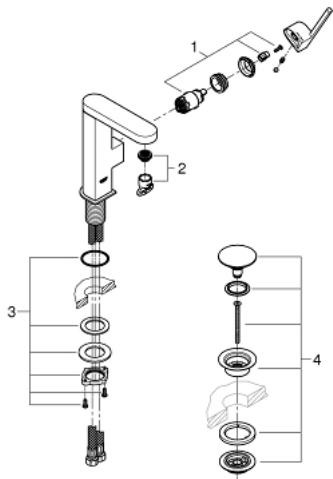

23 872 003 **GROHE PLUS SINGLE-LEVER BASIN MIXER 1/2"**
M-SIZE

PRODUCT DESCRIPTION

- Colour: chrome
- GROHE SilkMove 28 mm ceramic cartridge
- with temperature limiter
- GROHE LongLife finish
- GROHE EcoJoy - less water, perfect flow
- maximum flow rate (at 3 bar): 5 l/min
- SpeedClean mousseur
- GROHE AquaGuide adjustable mousseur
- rapid installation system
- swivel spout with easy docking
- swivel area 90°
- smooth body with push-open waste set 1 1/4"
- flexible connection hoses

23 872 003 **GROHE PLUS SINGLE-LEVER BASIN MIXER 1/2"**
M-SIZE

SPARE PARTS, August 2018 – now

- 1: Cartridge (Spare part-nr. 46963000)
- 2: Mousseur (Spare part-nr. 48449000)
- 3: Shank fastening assembly (Spare part-nr. 48384000)
- 4: Waste set with push-open plug (Spare part-nr. 65807000)