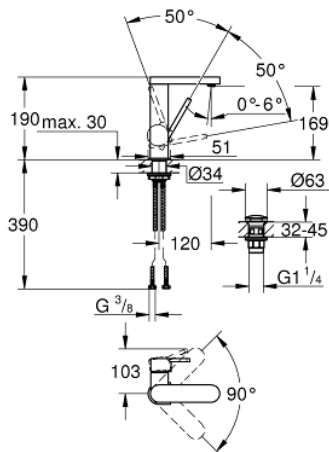

23 872 003 **GROHE PLUS SINGLE-LEVER BASIN MIXER 1/2"**
M-SIZE

PRODUCT DESCRIPTION

- Colour: chrome
- GROHE SilkMove 28 mm ceramic cartridge
- with temperature limiter
- GROHE LongLife finish
- GROHE EcoJoy - less water, perfect flow
- maximum flow rate (at 3 bar): 5 l/min
- SpeedClean mousseur
- GROHE AquaGuide adjustable mousseur
- rapid installation system
- swivel spout with easy docking
- swivel area 90°
- smooth body with push-open waste set 1 1/4"
- flexible connection hoses

23 872 003 **GROHE PLUS SINGLE-LEVER BASIN MIXER 1/2"**
M-SIZE

SPARE PARTS, August 2018 – now

- 1: Cartridge (Spare part-nr. 46963000)
- 2: Mousseur (Spare part-nr. 48449000)
- 3: Shank fastening assembly (Spare part-nr. 48384000)
- 4: Waste set with push-open plug (Spare part-nr. 65807000)