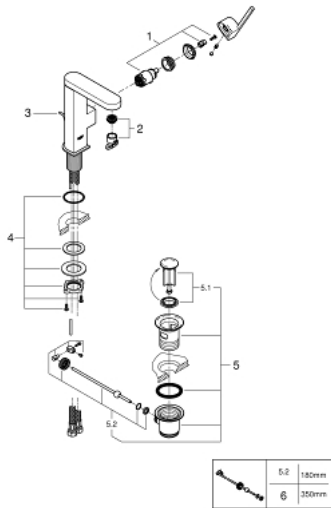

23 871 DC3 **GROHE PLUS SINGLE-LEVER BASIN MIXER 1/2"**
M-SIZE

PRODUCT DESCRIPTION

- Colour: supersteel
- GROHE SilkMove 28 mm ceramic cartridge
- with temperature limiter
- GROHE LongLife finish
- GROHE EcoJoy - less water, perfect flow
- maximum flow rate (at 3 bar): 5 l/min
- SpeedClean mousseur
- GROHE AquaGuide adjustable mousseur
- rapid installation system
- swivel spout with easy docking
- swivel area 90°
- pop-up waste set 1 1/4"
- flexible connection hoses

23 871 DC3 GROHE PLUS SINGLE-LEVER BASIN MIXER 1/2" M-SIZE

SPARE PARTS, January 2019 – now

- 1: Cartridge (Spare part-nr. 46963000)
 - 2: Mousseur (Spare part-nr. 48449000)
 - 3: Pop-up rod (Spare part-nr. 46739EN0)
 - 4: Shank fastening assembly (Spare part-nr. 48384000)
 - 5: Waste set 1 1/4" (Spare part-nr. 28910DC0)
 - 5.1: Plug (Spare part-nr. 07182DC0)
 - 5.2: Eccentric rod (Spare part-nr. 07052000)
 - 6: Eccentric rod (Spare part-nr. 07341000)*
- * Optional accessories