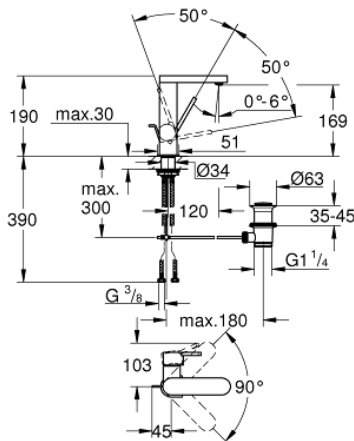

23 871 DC3 **GROHE PLUS SINGLE-LEVER BASIN MIXER 1/2"**
M-SIZE

PRODUCT DESCRIPTION

- Colour: supersteel
- GROHE SilkMove 28 mm ceramic cartridge
- with temperature limiter
- GROHE LongLife finish
- GROHE EcoJoy - less water, perfect flow
- maximum flow rate (at 3 bar): 5 l/min
- SpeedClean mousseur
- GROHE AquaGuide adjustable mousseur
- rapid installation system
- swivel spout with easy docking
- swivel area 90°
- pop-up waste set 1 1/4"
- flexible connection hoses

23 871 DC3 GROHE PLUS SINGLE-LEVER BASIN MIXER 1/2" M-SIZE

SPARE PARTS, January 2019 – now

- 1: Cartridge (Spare part-nr. 46963000)
 - 2: Mousseur (Spare part-nr. 48449000)
 - 3: Pop-up rod (Spare part-nr. 46739EN0)
 - 4: Shank fastening assembly (Spare part-nr. 48384000)
 - 5: Waste set 1 1/4" (Spare part-nr. 28910DC0)
 - 5.1: Plug (Spare part-nr. 07182DC0)
 - 5.2: Eccentric rod (Spare part-nr. 07052000)
 - 6: Eccentric rod (Spare part-nr. 07341000)*
- * Optional accessories