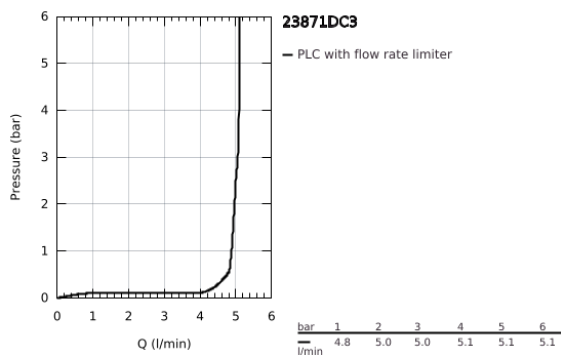

23 871 DC3 **GROHE PLUS SINGLE-LEVER BASIN MIXER 1/2"**
M-SIZE

PRODUCT DESCRIPTION

- Colour: supersteel
- GROHE SilkMove 28 mm ceramic cartridge
- with temperature limiter
- GROHE LongLife finish
- GROHE EcoJoy - less water, perfect flow
- maximum flow rate (at 3 bar): 5 l/min
- SpeedClean mousseur
- GROHE AquaGuide adjustable mousseur
- rapid installation system
- swivel spout with easy docking
- swivel area 90°
- pop-up waste set 1 1/4"
- flexible connection hoses

23 871 DC3 GROHE PLUS SINGLE-LEVER BASIN MIXER 1/2" M-SIZE

SPARE PARTS, January 2019 – now

- 1: Cartridge (Spare part-nr. 46963000)
 - 2: Mousseur (Spare part-nr. 48449000)
 - 3: Pop-up rod (Spare part-nr. 46739EN0)
 - 4: Shank fastening assembly (Spare part-nr. 48384000)
 - 5: Waste set 1 1/4" (Spare part-nr. 28910DC0)
 - 5.1: Plug (Spare part-nr. 07182DC0)
 - 5.2: Eccentric rod (Spare part-nr. 07052000)
 - 6: Eccentric rod (Spare part-nr. 07341000)*
- * Optional accessories