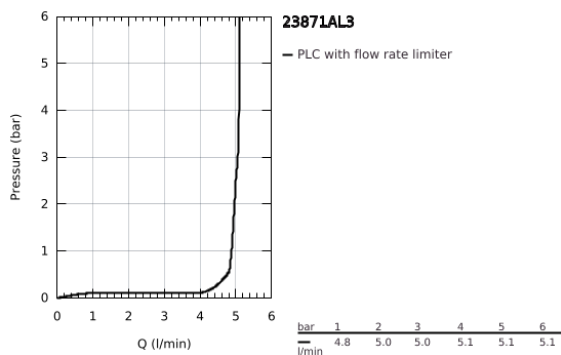

23 871 AL3 GROHE PLUS SINGLE-LEVER BASIN MIXER 1/2" M-SIZE

PRODUCT DESCRIPTION

- Colour: brushed hard graphite
- GROHE SilkMove 28 mm ceramic cartridge
- with temperature limiter
- GROHE LongLife finish
- GROHE EcoJoy - less water, perfect flow
- maximum flow rate (at 3 bar): 5 l/min
- SpeedClean mousseur
- GROHE AquaGuide adjustable mousseur
- rapid installation system
- swivel spout with easy docking
- swivel area 90°
- pop-up waste set 1 1/4"
- flexible connection hoses

23 871 AL3 GROHE PLUS SINGLE-LEVER BASIN MIXER 1/2" M-SIZE

SPARE PARTS, March 2019 – now

- 1: Cartridge (Spare part-nr. 46963000)
 - 2: Mousseur (Spare part-nr. 48449000)
 - 3: Pop-up rod (Spare part-nr. 46739AL0)
 - 4: Shank fastening assembly (Spare part-nr. 48384000)
 - 5: Waste set 1 1/4" (Spare part-nr. 28910AL0)
 - 5.1: Plug (Spare part-nr. 07182AL0)
 - 5.2: Eccentric rod (Spare part-nr. 07052000)
 - 6: Eccentric rod (Spare part-nr. 07341000)*
- * Optional accessories