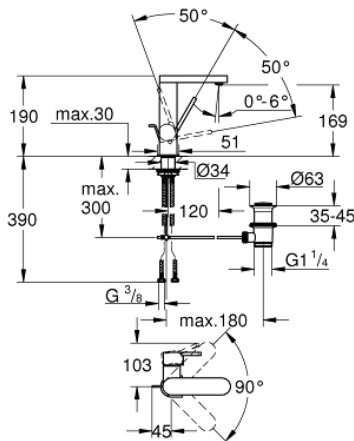

23 871 AL3 GROHE PLUS SINGLE-LEVER BASIN MIXER 1/2" M-SIZE

PRODUCT DESCRIPTION

- Colour: brushed hard graphite
- GROHE SilkMove 28 mm ceramic cartridge
- with temperature limiter
- GROHE LongLife finish
- GROHE EcoJoy - less water, perfect flow
- maximum flow rate (at 3 bar): 5 l/min
- SpeedClean mousseur
- GROHE AquaGuide adjustable mousseur
- rapid installation system
- swivel spout with easy docking
- swivel area 90°
- pop-up waste set 1 1/4"
- flexible connection hoses

23 871 AL3 GROHE PLUS SINGLE-LEVER BASIN MIXER 1/2" M-SIZE

SPARE PARTS, March 2019 – now

- 1: Cartridge (Spare part-nr. 46963000)
 - 2: Mousseur (Spare part-nr. 48449000)
 - 3: Pop-up rod (Spare part-nr. 46739AL0)
 - 4: Shank fastening assembly (Spare part-nr. 48384000)
 - 5: Waste set 1 1/4" (Spare part-nr. 28910AL0)
 - 5.1: Plug (Spare part-nr. 07182AL0)
 - 5.2: Eccentric rod (Spare part-nr. 07052000)
 - 6: Eccentric rod (Spare part-nr. 07341000)*
- * Optional accessories