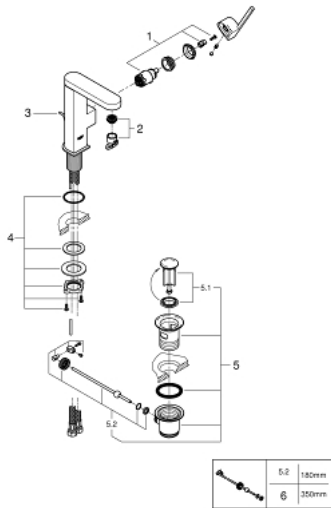

23 871 AL3 GROHE PLUS SINGLE-LEVER BASIN MIXER 1/2" M-SIZE

PRODUCT DESCRIPTION

- Colour: brushed hard graphite
- GROHE SilkMove 28 mm ceramic cartridge
- with temperature limiter
- GROHE LongLife finish
- GROHE EcoJoy - less water, perfect flow
- maximum flow rate (at 3 bar): 5 l/min
- SpeedClean mousseur
- GROHE AquaGuide adjustable mousseur
- rapid installation system
- swivel spout with easy docking
- swivel area 90°
- pop-up waste set 1 1/4"
- flexible connection hoses

23 871 AL3 GROHE PLUS SINGLE-LEVER BASIN MIXER 1/2" M-SIZE

SPARE PARTS, March 2019 – now

- 1: Cartridge (Spare part-nr. 46963000)
 - 2: Mousseur (Spare part-nr. 48449000)
 - 3: Pop-up rod (Spare part-nr. 46739AL0)
 - 4: Shank fastening assembly (Spare part-nr. 48384000)
 - 5: Waste set 1 1/4" (Spare part-nr. 28910AL0)
 - 5.1: Plug (Spare part-nr. 07182AL0)
 - 5.2: Eccentric rod (Spare part-nr. 07052000)
 - 6: Eccentric rod (Spare part-nr. 07341000)*
- * Optional accessories