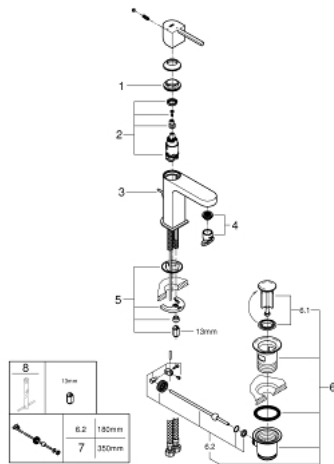

23 870 003 **GROHE PLUS SINGLE-LEVER BASIN MIXER 1/2"**  
**S-SIZE**

**PRODUCT DESCRIPTION**

- Colour: chrome
- GROHE SilkMove 28 mm ceramic cartridge
- OpenCold - cold water flow in mid-lever position
- with temperature limiter
- GROHE LongLife finish
- GROHE EcoJoy - less water, perfect flow
- maximum flow rate (at 3 bar): 5 l/min
- GROHE AquaGuide adjustable mousseur
- GROHE FastFixation Plus installation system

- pop-up waste set 1 1/4"
- flexible connection hoses

23 870 003 **GROHE PLUS SINGLE-LEVER BASIN MIXER 1/2"**  
**S-SIZE**

**SPARE PARTS**, August 2018 – now

- 1: Fitting ring (Spare part-nr. 07419000)
  - 2: Cartridge (Spare part-nr. 46580000)
  - 3: Pop-up rod (Spare part-nr. 46739000)
  - 4: Mousseur (Spare part-nr. 48449000)
  - 5: Shank mounting kit (Spare part-nr. 46645000)
  - 6: Waste set 1 1/4" (Spare part-nr. 28910000)
  - 6.1: Plug (Spare part-nr. 07182000)
  - 6.2: Eccentric rod (Spare part-nr. 07052000)
  - 7: Eccentric rod (Spare part-nr. 07341000)\*
  - 8: Mounting wrench (Spare part-nr. 19017000)\*
- \* Optional accessories