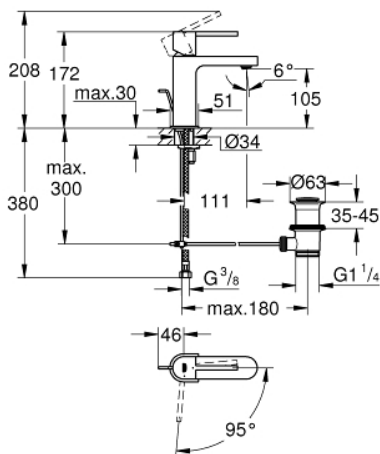

23 870 003 **GROHE PLUS SINGLE-LEVER BASIN MIXER 1/2"**  
**S-SIZE**

**PRODUCT DESCRIPTION**

- Colour: chrome
- GROHE SilkMove 28 mm ceramic cartridge
- EcoMode - cold water flow in mid-lever position saves energy
- with temperature limiter
- GROHE LongLife finish
- GROHE EcoJoy - less water, perfect flow
- maximum flow rate (at 3 bar): 5 l/min
- GROHE AquaGuide adjustable mousseur
- GROHE FastFixation Plus installation system

- pop-up waste set 1 1/4"
- flexible connection hoses

23 870 003 **GROHE PLUS SINGLE-LEVER BASIN MIXER 1/2"**  
**S-SIZE**

**SPARE PARTS**, August 2018 – now

- 1: Fitting ring (Spare part-nr. 07419000)
  - 2: Cartridge (Spare part-nr. 46580000)
  - 3: Pop-up rod (Spare part-nr. 46739000)
  - 4: Mousseur (Spare part-nr. 48449000)
  - 5: Shank mounting kit (Spare part-nr. 46645000)
  - 6: Waste set 1 1/4" (Spare part-nr. 28910000)
  - 6.1: Plug (Spare part-nr. 07182000)
  - 6.2: Eccentric rod (Spare part-nr. 07052000)
  - 7: Eccentric rod (Spare part-nr. 07341000)\*
  - 8: Mounting wrench (Spare part-nr. 19017000)\*
- \* Optional accessories