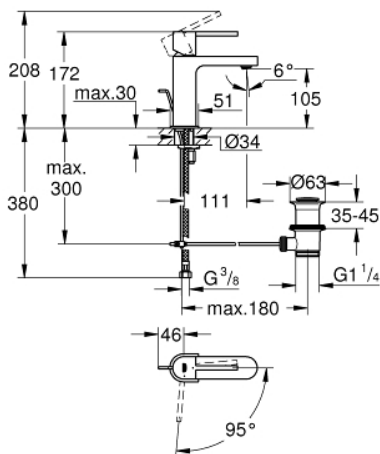

23 870 003 **GROHE PLUS SINGLE-LEVER BASIN MIXER 1/2"**  
**S-SIZE**

**PRODUCT DESCRIPTION**

- Colour: chrome
- GROHE SilkMove 28 mm ceramic cartridge
- OpenCold - cold water flow in mid-lever position
- with temperature limiter
- GROHE LongLife finish
- GROHE EcoJoy - less water, perfect flow
- maximum flow rate (at 3 bar): 5 l/min
- GROHE AquaGuide adjustable mousseur
- GROHE FastFixation Plus installation system

- pop-up waste set 1 1/4"
- flexible connection hoses

23 870 003 **GROHE PLUS SINGLE-LEVER BASIN MIXER 1/2"**  
**S-SIZE**

**SPARE PARTS**, August 2018 – now

- 1: Fitting ring (Spare part-nr. 07419000)
  - 2: Cartridge (Spare part-nr. 46580000)
  - 3: Pop-up rod (Spare part-nr. 46739000)
  - 4: Mousseur (Spare part-nr. 48449000)
  - 5: Shank mounting kit (Spare part-nr. 46645000)
  - 6: Waste set 1 1/4" (Spare part-nr. 28910000)
  - 6.1: Plug (Spare part-nr. 07182000)
  - 6.2: Eccentric rod (Spare part-nr. 07052000)
  - 7: Eccentric rod (Spare part-nr. 07341000)\*
  - 8: Mounting wrench (Spare part-nr. 19017000)\*
- \* Optional accessories