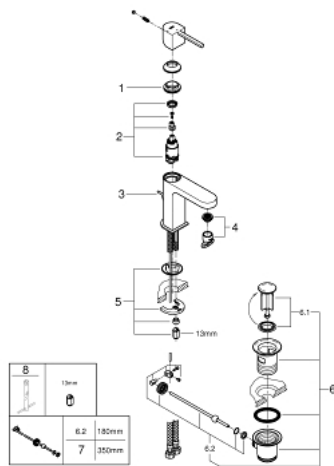

23 870 003 **GROHE PLUS SINGLE-LEVER BASIN MIXER 1/2"**  
**S-SIZE**

**PRODUCT DESCRIPTION**

- Colour: chrome
- GROHE SilkMove 28 mm ceramic cartridge
- EcoMode - cold water flow in mid-lever position saves energy
- with temperature limiter
- GROHE LongLife finish
- GROHE EcoJoy - less water, perfect flow
- maximum flow rate (at 3 bar): 5 l/min
- GROHE AquaGuide adjustable mousseur
- GROHE FastFixation Plus installation system

- pop-up waste set 1 1/4"
- flexible connection hoses

23 870 003 **GROHE PLUS SINGLE-LEVER BASIN MIXER 1/2"**  
**S-SIZE**

**SPARE PARTS**, August 2018 – now

- 1: Fitting ring (Spare part-nr. 07419000)
  - 2: Cartridge (Spare part-nr. 46580000)
  - 3: Pop-up rod (Spare part-nr. 46739000)
  - 4: Mousseur (Spare part-nr. 48449000)
  - 5: Shank mounting kit (Spare part-nr. 46645000)
  - 6: Waste set 1 1/4" (Spare part-nr. 28910000)
  - 6.1: Plug (Spare part-nr. 07182000)
  - 6.2: Eccentric rod (Spare part-nr. 07052000)
  - 7: Eccentric rod (Spare part-nr. 07341000)\*
  - 8: Mounting wrench (Spare part-nr. 19017000)\*
- \* Optional accessories