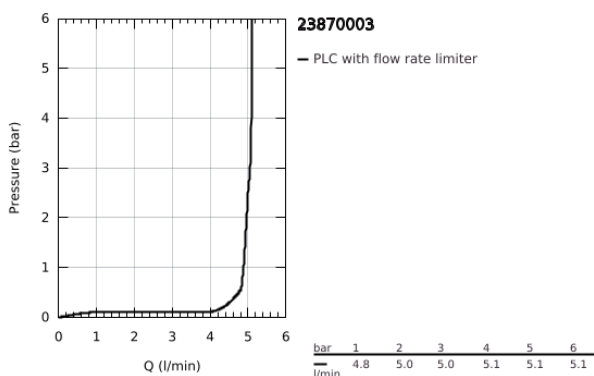

23 870 003 **GROHE PLUS SINGLE-LEVER BASIN MIXER 1/2"**  
**S-SIZE**

**PRODUCT DESCRIPTION**

- Colour: chrome
- GROHE SilkMove 28 mm ceramic cartridge
- OpenCold - cold water flow in mid-lever position
- with temperature limiter
- GROHE LongLife finish
- GROHE EcoJoy - less water, perfect flow
- maximum flow rate (at 3 bar): 5 l/min
- GROHE AquaGuide adjustable mousseur
- GROHE FastFixation Plus installation system

- pop-up waste set 1 1/4"
- flexible connection hoses

23 870 003 **GROHE PLUS SINGLE-LEVER BASIN MIXER 1/2"**  
**S-SIZE**

**SPARE PARTS**, August 2018 – now

- 1: Fitting ring (Spare part-nr. 07419000)
  - 2: Cartridge (Spare part-nr. 46580000)
  - 3: Pop-up rod (Spare part-nr. 46739000)
  - 4: Mousseur (Spare part-nr. 48449000)
  - 5: Shank mounting kit (Spare part-nr. 46645000)
  - 6: Waste set 1 1/4" (Spare part-nr. 28910000)
  - 6.1: Plug (Spare part-nr. 07182000)
  - 6.2: Eccentric rod (Spare part-nr. 07052000)
  - 7: Eccentric rod (Spare part-nr. 07341000)\*
  - 8: Mounting wrench (Spare part-nr. 19017000)\*
- \* Optional accessories