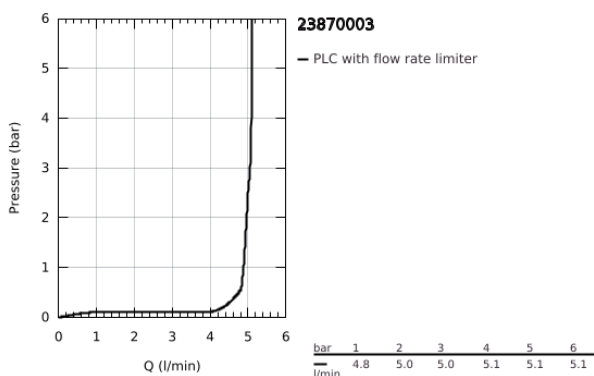

23 870 003 **GROHE PLUS SINGLE-LEVER BASIN MIXER 1/2"**  
**S-SIZE**

**PRODUCT DESCRIPTION**

- Colour: chrome
- GROHE SilkMove 28 mm ceramic cartridge
- EcoMode - cold water flow in mid-lever position saves energy
- with temperature limiter
- GROHE LongLife finish
- GROHE EcoJoy - less water, perfect flow
- maximum flow rate (at 3 bar): 5 l/min
- GROHE AquaGuide adjustable mousseur
- GROHE FastFixation Plus installation system

- pop-up waste set 1 1/4"
- flexible connection hoses

23 870 003 **GROHE PLUS SINGLE-LEVER BASIN MIXER 1/2"**  
**S-SIZE**

**SPARE PARTS**, August 2018 – now

- 1: Fitting ring (Spare part-nr. 07419000)
  - 2: Cartridge (Spare part-nr. 46580000)
  - 3: Pop-up rod (Spare part-nr. 46739000)
  - 4: Mousseur (Spare part-nr. 48449000)
  - 5: Shank mounting kit (Spare part-nr. 46645000)
  - 6: Waste set 1 1/4" (Spare part-nr. 28910000)
  - 6.1: Plug (Spare part-nr. 07182000)
  - 6.2: Eccentric rod (Spare part-nr. 07052000)
  - 7: Eccentric rod (Spare part-nr. 07341000)\*
  - 8: Mounting wrench (Spare part-nr. 19017000)\*
- \* Optional accessories