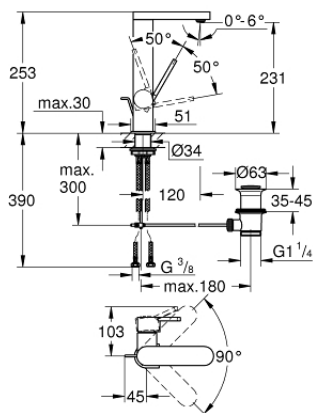

23 851 DC3 GROHE PLUS SINGLE-LEVER BASIN MIXER 1/2" L-SIZE

PRODUCT DESCRIPTION

- Colour: supersteel
- GROHE SilkMove 28 mm ceramic cartridge
- with temperature limiter
- GROHE LongLife finish
- GROHE EcoJoy - less water, perfect flow
- maximum flow rate (at 3 bar): 5 l/min
- SpeedClean mousseur
- GROHE AquaGuide adjustable mousseur
- rapid installation system
- swivel spout with easy docking
- swivel area 90°
- pop-up waste set 1 1/4"
- flexible connection hoses

23 851 DC3 GROHE PLUS SINGLE-LEVER BASIN MIXER 1/2" L-SIZE

SPARE PARTS, January 2019 – now

- 1: Cartridge (Spare part-nr. 46963000)
 - 2: Mousseur (Spare part-nr. 48449000)
 - 3: Pop-up rod (Spare part-nr. 46739EN0)
 - 4: Shank fastening assembly (Spare part-nr. 48384000)
 - 5: Waste set 1 1/4" (Spare part-nr. 28910DC0)
 - 5.1: Plug (Spare part-nr. 07182DC0)
 - 5.2: Eccentric rod (Spare part-nr. 07052000)
 - 6: Eccentric rod (Spare part-nr. 07341000)*
- * Optional accessories