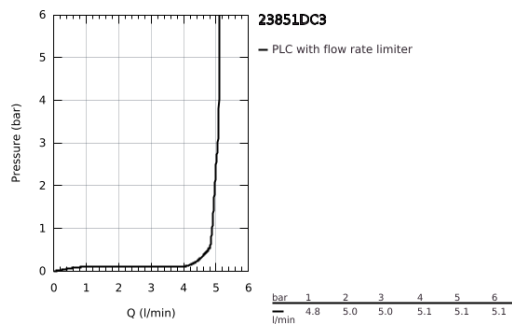

23 851 DC3 GROHE PLUS SINGLE-LEVER BASIN MIXER 1/2" L-SIZE

PRODUCT DESCRIPTION

- Colour: supersteel
- GROHE SilkMove 28 mm ceramic cartridge
- with temperature limiter
- GROHE LongLife finish
- GROHE EcoJoy - less water, perfect flow
- maximum flow rate (at 3 bar): 5 l/min
- SpeedClean mousseur
- GROHE AquaGuide adjustable mousseur
- rapid installation system
- swivel spout with easy docking
- swivel area 90°
- pop-up waste set 1 1/4"
- flexible connection hoses

23 851 DC3 GROHE PLUS SINGLE-LEVER BASIN MIXER 1/2" L-SIZE

SPARE PARTS, January 2019 – now

- 1: Cartridge (Spare part-nr. 46963000)
 - 2: Mousseur (Spare part-nr. 48449000)
 - 3: Pop-up rod (Spare part-nr. 46739EN0)
 - 4: Shank fastening assembly (Spare part-nr. 48384000)
 - 5: Waste set 1 1/4" (Spare part-nr. 28910DC0)
 - 5.1: Plug (Spare part-nr. 07182DC0)
 - 5.2: Eccentric rod (Spare part-nr. 07052000)
 - 6: Eccentric rod (Spare part-nr. 07341000)*
- * Optional accessories