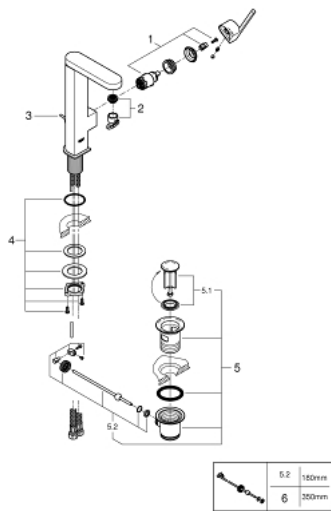

23 851 DC3 GROHE PLUS SINGLE-LEVER BASIN MIXER 1/2" L-SIZE

PRODUCT DESCRIPTION

- Colour: supersteel
- GROHE SilkMove 28 mm ceramic cartridge
- with temperature limiter
- GROHE LongLife finish
- GROHE EcoJoy - less water, perfect flow
- maximum flow rate (at 3 bar): 5 l/min
- SpeedClean mousseur
- GROHE AquaGuide adjustable mousseur
- rapid installation system
- swivel spout with easy docking
- swivel area 90°
- pop-up waste set 1 1/4"
- flexible connection hoses

23 851 DC3 GROHE PLUS SINGLE-LEVER BASIN MIXER 1/2" L-SIZE

SPARE PARTS, January 2019 – now

- 1: Cartridge (Spare part-nr. 46963000)
 - 2: Mousseur (Spare part-nr. 48449000)
 - 3: Pop-up rod (Spare part-nr. 46739EN0)
 - 4: Shank fastening assembly (Spare part-nr. 48384000)
 - 5: Waste set 1 1/4" (Spare part-nr. 28910DC0)
 - 5.1: Plug (Spare part-nr. 07182DC0)
 - 5.2: Eccentric rod (Spare part-nr. 07052000)
 - 6: Eccentric rod (Spare part-nr. 07341000)*
- * Optional accessories