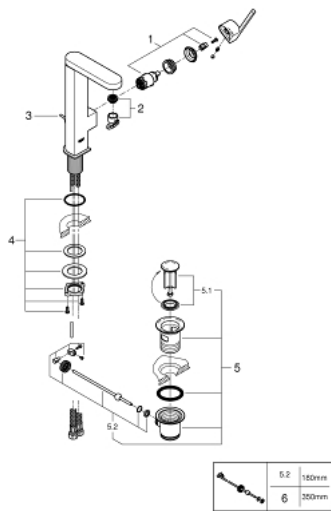

23 851 AL3 **GROHE PLUS SINGLE-LEVER BASIN MIXER 1/2"**  
**L-SIZE**

**PRODUCT DESCRIPTION**

- Colour: brushed hard graphite
- GROHE SilkMove 28 mm ceramic cartridge
- with temperature limiter
- GROHE LongLife finish
- GROHE EcoJoy - less water, perfect flow
- maximum flow rate (at 3 bar): 5 l/min
- SpeedClean mousseur
- GROHE AquaGuide adjustable mousseur
- rapid installation system
- swivel spout with easy docking
- swivel area 90°
- pop-up waste set 1 1/4"
- flexible connection hoses

## 23 851 AL3 GROHE PLUS SINGLE-LEVER BASIN MIXER 1/2" L-SIZE

### SPARE PARTS, March 2019 – now

- 1: Cartridge (Spare part-nr. 46963000)
  - 2: Mousseur (Spare part-nr. 48449000)
  - 3: Pop-up rod (Spare part-nr. 46739AL0)
  - 4: Shank fastening assembly (Spare part-nr. 48384000)
  - 5: Waste set 1 1/4" (Spare part-nr. 28910AL0)
  - 5.1: Plug (Spare part-nr. 07182AL0)
  - 5.2: Eccentric rod (Spare part-nr. 07052000)
  - 6: Eccentric rod (Spare part-nr. 07341000)\*
- \* Optional accessories