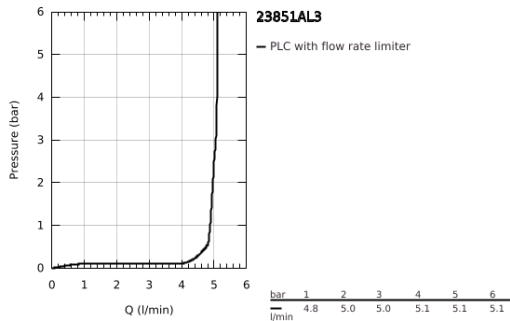

23 851 AL3 **GROHE PLUS SINGLE-LEVER BASIN MIXER 1/2"**  
**L-SIZE**

**PRODUCT DESCRIPTION**

- Colour: brushed hard graphite
- GROHE SilkMove 28 mm ceramic cartridge
- with temperature limiter
- GROHE LongLife finish
- GROHE EcoJoy - less water, perfect flow
- maximum flow rate (at 3 bar): 5 l/min
- SpeedClean mousseur
- GROHE AquaGuide adjustable mousseur
- rapid installation system
- swivel spout with easy docking
- swivel area 90°
- pop-up waste set 1 1/4"
- flexible connection hoses

## 23 851 AL3 GROHE PLUS SINGLE-LEVER BASIN MIXER 1/2" L-SIZE