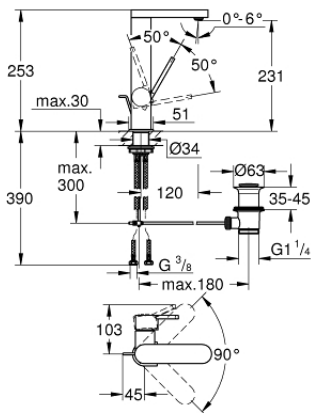

23 851 AL3 **GROHE PLUS SINGLE-LEVER BASIN MIXER 1/2"**  
**L-SIZE**

**PRODUCT DESCRIPTION**

- Colour: brushed hard graphite
- GROHE SilkMove 28 mm ceramic cartridge
- with temperature limiter
- GROHE LongLife finish
- GROHE EcoJoy - less water, perfect flow
- maximum flow rate (at 3 bar): 5 l/min
- SpeedClean mousseur
- GROHE AquaGuide adjustable mousseur
- rapid installation system
- swivel spout with easy docking
- swivel area 90°
- pop-up waste set 1 1/4"
- flexible connection hoses

## 23 851 AL3 GROHE PLUS SINGLE-LEVER BASIN MIXER 1/2" L-SIZE

### SPARE PARTS, March 2019 – now

- 1: Cartridge (Spare part-nr. 46963000)
  - 2: Mousseur (Spare part-nr. 48449000)
  - 3: Pop-up rod (Spare part-nr. 46739AL0)
  - 4: Shank fastening assembly (Spare part-nr. 48384000)
  - 5: Waste set 1 1/4" (Spare part-nr. 28910AL0)
  - 5.1: Plug (Spare part-nr. 07182AL0)
  - 5.2: Eccentric rod (Spare part-nr. 07052000)
  - 6: Eccentric rod (Spare part-nr. 07341000)\*
- \* Optional accessories