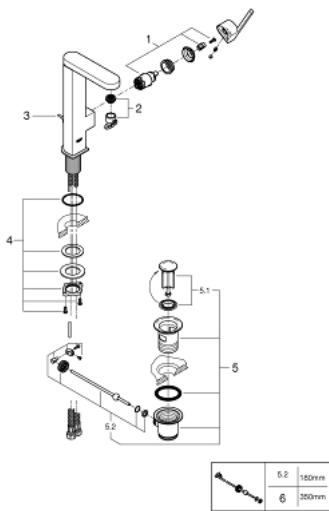

23 851 003 **GROHE PLUS SINGLE-LEVER BASIN MIXER 1/2"**  
**L-SIZE**

**PRODUCT DESCRIPTION**

- Colour: chrome
- GROHE SilkMove 28 mm ceramic cartridge
- with temperature limiter
- GROHE LongLife finish
- GROHE EcoJoy - less water, perfect flow
- maximum flow rate (at 3 bar): 5 l/min
- SpeedClean mousseur
- GROHE AquaGuide adjustable mousseur
- rapid installation system
- swivel spout with easy docking
- swivel area 90°
- pop-up waste set 1 1/4"
- flexible connection hoses

23 851 003 **GROHE PLUS SINGLE-LEVER BASIN MIXER 1/2"**  
**L-SIZE**

**SPARE PARTS**, April 2018 – now

- 1: Cartridge (Spare part-nr. 46963000)
  - 2: Mousseur (Spare part-nr. 48449000)
  - 3: Pop-up rod (Spare part-nr. 46739000)
  - 4: Shank fastening assembly (Spare part-nr. 48384000)
  - 5: Waste set 1 1/4" (Spare part-nr. 28910000)
  - 5.1: Plug (Spare part-nr. 07182000)
  - 5.2: Eccentric rod (Spare part-nr. 07052000)
  - 6: Eccentric rod (Spare part-nr. 07341000)\*
- \* Optional accessories