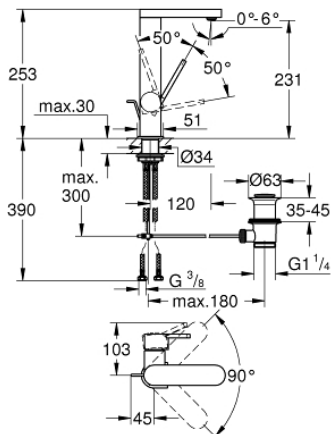

23 851 003 **GROHE PLUS SINGLE-LEVER BASIN MIXER 1/2"**  
**L-SIZE**

**PRODUCT DESCRIPTION**

- Colour: chrome
- GROHE SilkMove 28 mm ceramic cartridge
- with temperature limiter
- GROHE LongLife finish
- GROHE EcoJoy - less water, perfect flow
- maximum flow rate (at 3 bar): 5 l/min
- SpeedClean mousseur
- GROHE AquaGuide adjustable mousseur
- rapid installation system
- swivel spout with easy docking
- swivel area 90°
- pop-up waste set 1 1/4"
- flexible connection hoses

23 851 003 **GROHE PLUS SINGLE-LEVER BASIN MIXER 1/2"**  
**L-SIZE**

**SPARE PARTS**, April 2018 – now

- 1: Cartridge (Spare part-nr. 46963000)
  - 2: Mousseur (Spare part-nr. 48449000)
  - 3: Pop-up rod (Spare part-nr. 46739000)
  - 4: Shank fastening assembly (Spare part-nr. 48384000)
  - 5: Waste set 1 1/4" (Spare part-nr. 28910000)
  - 5.1: Plug (Spare part-nr. 07182000)
  - 5.2: Eccentric rod (Spare part-nr. 07052000)
  - 6: Eccentric rod (Spare part-nr. 07341000)\*
- \* Optional accessories