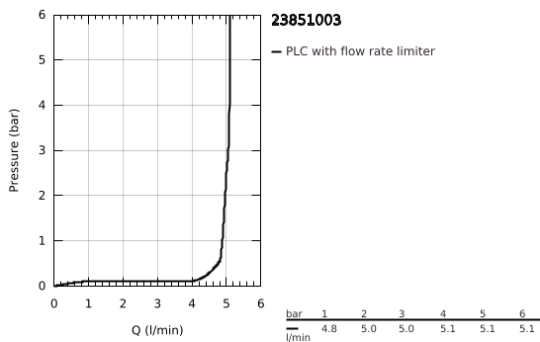

23 851 003 **GROHE PLUS SINGLE-LEVER BASIN MIXER 1/2"**  
**L-SIZE**

**PRODUCT DESCRIPTION**

- Colour: chrome
- GROHE SilkMove 28 mm ceramic cartridge
- with temperature limiter
- GROHE LongLife finish
- GROHE EcoJoy - less water, perfect flow
- maximum flow rate (at 3 bar): 5 l/min
- SpeedClean mousseur
- GROHE AquaGuide adjustable mousseur
- rapid installation system
- swivel spout with easy docking
- swivel area 90°
- pop-up waste set 1 1/4"
- flexible connection hoses

23 851 003 **GROHE PLUS SINGLE-LEVER BASIN MIXER 1/2"**  
**L-SIZE**

**SPARE PARTS**, April 2018 – now

- 1: Cartridge (Spare part-nr. 46963000)
  - 2: Mousseur (Spare part-nr. 48449000)
  - 3: Pop-up rod (Spare part-nr. 46739000)
  - 4: Shank fastening assembly (Spare part-nr. 48384000)
  - 5: Waste set 1 1/4" (Spare part-nr. 28910000)
  - 5.1: Plug (Spare part-nr. 07182000)
  - 5.2: Eccentric rod (Spare part-nr. 07052000)
  - 6: Eccentric rod (Spare part-nr. 07341000)\*
- \* Optional accessories