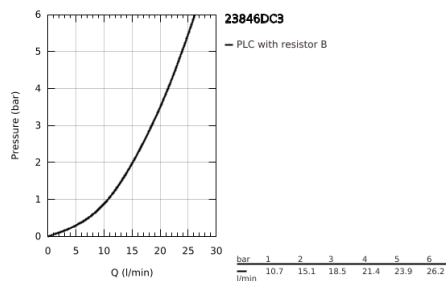

## 23 846 DC3 GROHE PLUS SINGLE-LEVER BATH MIXER 1/2", FLOOR MOUNTED

### PRODUCT DESCRIPTION

- Colour: supersteel
- for use with rough-in set 45 984 001
- without roughing-in-set
- GROHE SilkMove 35 mm ceramic cartridge
- with temperature limiter
- GROHE LongLife finish
- automatic diverter: bath/shower
- spout with laminar mousseur
- projection 282 mm
- integrated non-return valve in shower outlet
- with shower holder
- hand shower Euphoria Cube 6.6 l/min
- Silverflex shower hose 1.250 mm (28 362)
- protected against backflow