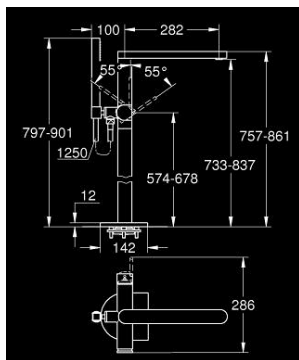

## 23 846 DC3 GROHE PLUS SINGLE-LEVER BATH MIXER 1/2", FLOOR MOUNTED

### PRODUCT DESCRIPTION

- Colour: supersteel
- for use with rough-in set 45 984 001
- without roughing-in-set
- GROHE SilkMove 35 mm ceramic cartridge
- with temperature limiter
- GROHE LongLife finish
- automatic diverter: bath/shower
- spout with laminar mousseur
- projection 282 mm
- integrated non-return valve in shower outlet
- with shower holder
- hand shower Euphoria Cube 6.6 l/min
- Silverflex shower hose 1.250 mm (28 362)
- protected against backflow