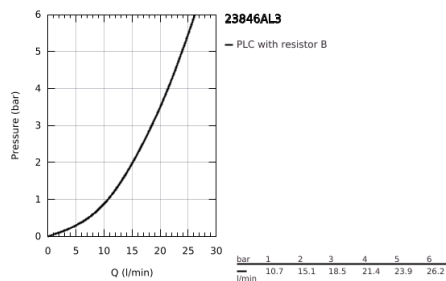

## 23 846 AL3 GROHE PLUS SINGLE-LEVER BATH MIXER 1/2", FLOOR MOUNTED

### PRODUCT DESCRIPTION

- Colour: brushed hard graphite
- for use with rough-in set 45 984 001
- without roughing-in-set
- GROHE SilkMove 35 mm ceramic cartridge
- with temperature limiter
- GROHE LongLife finish
- automatic diverter: bath/shower
- spout with laminar mousseur
- projection 282 mm
- integrated non-return valve in shower outlet
- with shower holder
- hand shower Euphoria Cube 6.6 l/min
- Silverflex shower hose 1.250 mm (28 362)
- protected against backflow