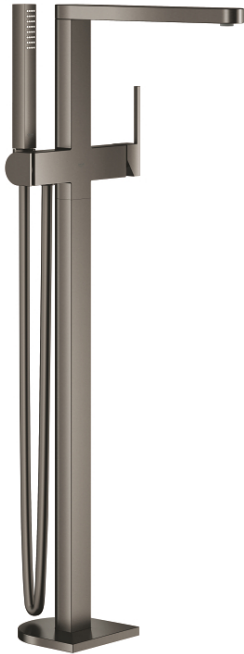

## 23 846 AL3 GROHE PLUS SINGLE-LEVER BATH MIXER 1/2", FLOOR MOUNTED

### PRODUCT DESCRIPTION

- Colour: brushed hard graphite
- for use with rough-in set 45 984 001
- without roughing-in-set
- GROHE SilkMove 35 mm ceramic cartridge
- with temperature limiter
- GROHE LongLife finish
- automatic diverter: bath/shower
- spout with laminar mousseur
- projection 282 mm
- integrated non-return valve in shower outlet
- with shower holder
- hand shower Euphoria Cube 6.6 l/min
- Silverflex shower hose 1.250 mm (28 362)
- protected against backflow

### SPARE PARTS, March 2019 – now

- 1: Lever (Spare part-nr. 48450AL0)
- 2: Cartridge (Spare part-nr. 46374000)
- 3: Diverter (Spare part-nr. 48451AL0)
- 4: Mousseur (Spare part-nr. 48009000)
- 5: Non-return valve (Spare part-nr. 08565000)
- 6: Dirt strainer (Spare part-nr. 0700200M)
- 7: Socket Spanner (Spare part-nr. 19332000)\*