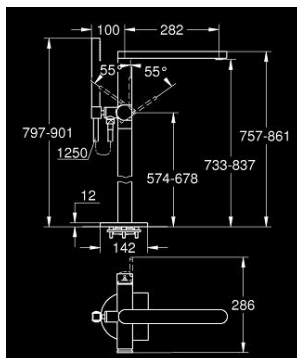

## 23 846 AL3 GROHE PLUS SINGLE-LEVER BATH MIXER 1/2", FLOOR MOUNTED

### PRODUCT DESCRIPTION

- Colour: brushed hard graphite
- for use with rough-in set 45 984 001
- without roughing-in-set
- GROHE SilkMove 35 mm ceramic cartridge
- with temperature limiter
- GROHE LongLife finish
- automatic diverter: bath/shower
- spout with laminar mousseur
- projection 282 mm
- integrated non-return valve in shower outlet
- with shower holder
- hand shower Euphoria Cube 6.6 l/min
- Silverflex shower hose 1.250 mm (28 362)
- protected against backflow