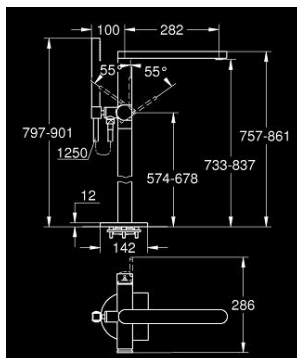

23 846 003 GROHE PLUS SINGLE-LEVER BATH MIXER 1/2", FLOOR MOUNTED

PRODUCT DESCRIPTION

- Colour: chrome
- for use with rough-in set 45 984 001
- GROHE SilkMove 35 mm ceramic cartridge
- with temperature limiter
- GROHE LongLife finish
- automatic diverter: bath/shower
- spout with laminar mousseur
- projection 282 mm
- integrated non-return valve in shower outlet
- with shower holder
- hand shower Euphoria Cube 6.6 l/min
- Silverflex shower hose 1.250 mm (28 362)
- protected against backflow

23 846 003 GROHE PLUS SINGLE-LEVER BATH MIXER 1/2", FLOOR MOUNTED

SPARE PARTS, April 2018 – now

- 1: Lever (Spare part-nr. 48450000)
- 2: Cartridge (Spare part-nr. 46374000)
- 3: Diverter (Spare part-nr. 48451000)
- 4: Mousseur (Spare part-nr. 48009000)
- 5: Non-return valve (Spare part-nr. 08565000)
- 6: Dirt strainer (Spare part-nr. 0700200M)
- 7: Socket Spanner (Spare part-nr. 19332000)*