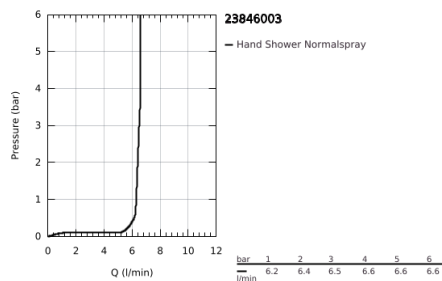

23 846 003 GROHE PLUS SINGLE-LEVER BATH MIXER 1/2", FLOOR MOUNTED

PRODUCT DESCRIPTION

- Colour: chrome
- for use with rough-in set 45 984 001
- GROHE SilkMove 35 mm ceramic cartridge
- with temperature limiter
- GROHE LongLife finish
- automatic diverter: bath/shower
- spout with laminar mousseur
- projection 282 mm
- integrated non-return valve in shower outlet
- with shower holder
- hand shower Euphoria Cube 6.6 l/min
- Silverflex shower hose 1.250 mm (28 362)
- protected against backflow

23 846 003 GROHE PLUS SINGLE-LEVER BATH MIXER 1/2", FLOOR MOUNTED

SPARE PARTS, April 2018 – now

- 1: Lever (Spare part-nr. 48450000)
- 2: Cartridge (Spare part-nr. 46374000)
- 3: Diverter (Spare part-nr. 48451000)
- 4: Mousseur (Spare part-nr. 48009000)
- 5: Non-return valve (Spare part-nr. 08565000)
- 6: Dirt strainer (Spare part-nr. 0700200M)
- 7: Socket Spanner (Spare part-nr. 19332000)*