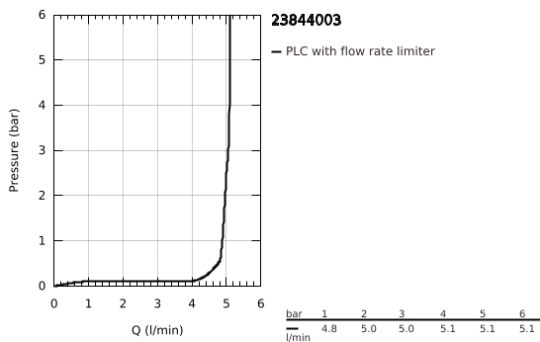

23 844 003 **GROHE PLUS SINGLE-LEVER BASIN MIXER 1/2"**
L-SIZE

PRODUCT DESCRIPTION

- Colour: chrome
- GROHE SilkMove 28 mm ceramic cartridge
- with temperature limiter
- GROHE LongLife finish
- GROHE EcoJoy - less water, perfect flow
- maximum flow rate (at 3 bar): 5 l/min
- SpeedClean mousseur
- GROHE AquaGuide adjustable mousseur
- rapid installation system
- pull out spout
- Easy Docking Function guarantees easy retraction and smooth docking back to the starting position
- smooth body with push-open waste set 1 1/4"
- flexible connection hoses

23 844 003 **GROHE PLUS SINGLE-LEVER BASIN MIXER 1/2"**
L-SIZE

SPARE PARTS, April 2018 – now

- 1: Cartridge (Spare part-nr. 46963000)
- 2: Pull out shower (Spare part-nr. 48454000)
- 2.1: flow control (Spare part-nr. 1137059990)
- 3: Pop-up rod (Spare part-nr. 46739000)
- 4: Shank fastening assembly (Spare part-nr. 48384000)
- 5: Waste set with push-open plug (Spare part-nr. 65807000)
- 6: Hose for sink mixer with pull-out dual spray or mousseur (Spare part-nr. 48293000)