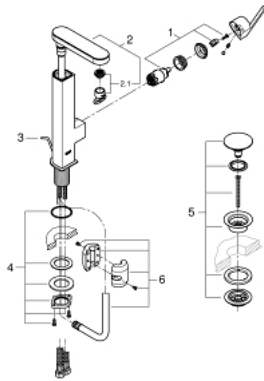

23 844 003 **GROHE PLUS SINGLE-LEVER BASIN MIXER 1/2"**
L-SIZE

PRODUCT DESCRIPTION

- Colour: chrome
- GROHE SilkMove 28 mm ceramic cartridge
- with temperature limiter
- GROHE LongLife finish
- GROHE EcoJoy - less water, perfect flow
- maximum flow rate (at 3 bar): 5 l/min
- SpeedClean mousseur
- GROHE AquaGuide adjustable mousseur
- rapid installation system
- pull out spout
- Easy Docking Function guarantees easy retraction and smooth docking back to the starting position
- smooth body with push-open waste set 1 1/4"
- flexible connection hoses

23 844 003 **GROHE PLUS SINGLE-LEVER BASIN MIXER 1/2"**
L-SIZE

SPARE PARTS, April 2018 – now

- 1: Cartridge (Spare part-nr. 46963000)
- 2: Pull out shower (Spare part-nr. 48454000)
- 2.1: flow control (Spare part-nr. 1137059990)
- 3: Pop-up rod (Spare part-nr. 46739000)
- 4: Shank fastening assembly (Spare part-nr. 48384000)
- 5: Waste set with push-open plug (Spare part-nr. 65807000)
- 6: Hose for sink mixer with pull-out dual spray or mousseur (Spare part-nr. 48293000)