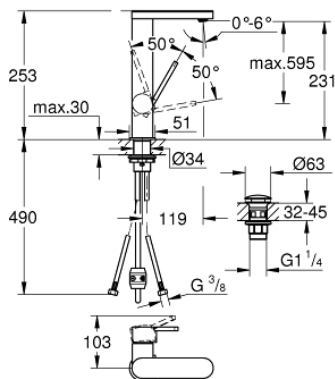

23 844 003 **GROHE PLUS SINGLE-LEVER BASIN MIXER 1/2"**
L-SIZE

PRODUCT DESCRIPTION

- Colour: chrome
- GROHE SilkMove 28 mm ceramic cartridge
- with temperature limiter
- GROHE LongLife finish
- GROHE EcoJoy - less water, perfect flow
- maximum flow rate (at 3 bar): 5 l/min
- SpeedClean mousseur
- GROHE AquaGuide adjustable mousseur
- rapid installation system
- pull out spout
- Easy Docking Function guarantees easy retraction and smooth docking back to the starting position
- smooth body with push-open waste set 1 1/4"
- flexible connection hoses

23 844 003 **GROHE PLUS SINGLE-LEVER BASIN MIXER 1/2"**
L-SIZE

SPARE PARTS, April 2018 – now

- 1: Cartridge (Spare part-nr. 46963000)
- 2: Pull out shower (Spare part-nr. 48454000)
- 2.1: flow control (Spare part-nr. 1137059990)
- 3: Pop-up rod (Spare part-nr. 46739000)
- 4: Shank fastening assembly (Spare part-nr. 48384000)
- 5: Waste set with push-open plug (Spare part-nr. 65807000)
- 6: Hose for sink mixer with pull-out dual spray or mousseur (Spare part-nr. 48293000)