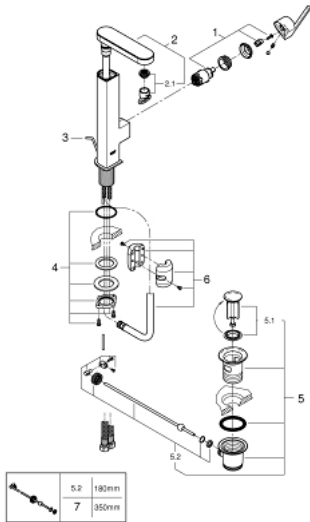

23 843 DC3 GROHE PLUS SINGLE-LEVER BASIN MIXER 1/2" L-SIZE

PRODUCT DESCRIPTION

- Colour: supersteel
- GROHE SilkMove 28 mm ceramic cartridge
- with temperature limiter
- GROHE LongLife finish
- GROHE EcoJoy - less water, perfect flow
- maximum flow rate (at 3 bar): 5 l/min
- SpeedClean mousseur
- GROHE AquaGuide adjustable mousseur
- rapid installation system
- pull out spout
- Easy Docking Function guarantees easy retraction and smooth docking back to the starting position
- pop-up waste set 1 1/4"
- flexible connection hoses

23 843 DC3 GROHE PLUS SINGLE-LEVER BASIN MIXER 1/2" L-SIZE

SPARE PARTS, January 2019 – now

- 1: Cartridge (Spare part-nr. 46963000)
- 2: Pull out shower (Spare part-nr. 48454DC0)
- 3: Pop-up rod (Spare part-nr. 46739EN0)
- 4: Shank fastening assembly (Spare part-nr. 48384000)
- 5: Waste set 1 1/4" (Spare part-nr. 28910DC0)
- 5.1: Plug (Spare part-nr. 07182DC0)
- 5.2: Eccentric rod (Spare part-nr. 07052000)
- 6: Hose for sink mixer with pull-out dual spray or mousseur (Spare part-nr. 48293000)
- 7: Eccentric rod (Spare part-nr. 07341000)*