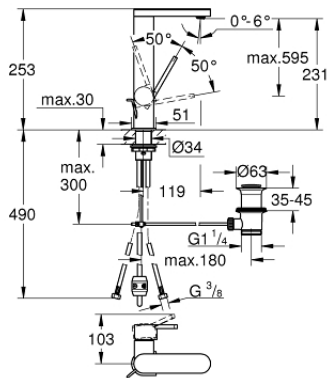

23 843 DC3 GROHE PLUS SINGLE-LEVER BASIN MIXER 1/2" L-SIZE

PRODUCT DESCRIPTION

- Colour: supersteel
- GROHE SilkMove 28 mm ceramic cartridge
- with temperature limiter
- GROHE LongLife finish
- GROHE EcoJoy - less water, perfect flow
- maximum flow rate (at 3 bar): 5 l/min
- SpeedClean mousseur
- GROHE AquaGuide adjustable mousseur
- rapid installation system
- pull out spout
- Easy Docking Function guarantees easy retraction and smooth docking back to the starting position
- pop-up waste set 1 1/4"
- flexible connection hoses

23 843 DC3 GROHE PLUS SINGLE-LEVER BASIN MIXER 1/2" L-SIZE

SPARE PARTS, January 2019 – now

- 1: Cartridge (Spare part-nr. 46963000)
- 2: Pull out shower (Spare part-nr. 48454DC0)
- 3: Pop-up rod (Spare part-nr. 46739EN0)
- 4: Shank fastening assembly (Spare part-nr. 48384000)
- 5: Waste set 1 1/4" (Spare part-nr. 28910DC0)
- 5.1: Plug (Spare part-nr. 07182DC0)
- 5.2: Eccentric rod (Spare part-nr. 07052000)
- 6: Hose for sink mixer with pull-out dual spray or mousseur (Spare part-nr. 48293000)
- 7: Eccentric rod (Spare part-nr. 07341000)*