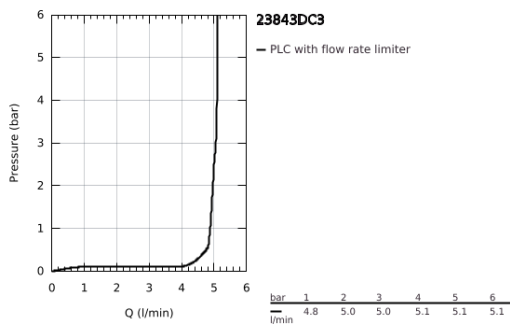

23 843 DC3 GROHE PLUS SINGLE-LEVER BASIN MIXER 1/2" L-SIZE

PRODUCT DESCRIPTION

- Colour: supersteel
- GROHE SilkMove 28 mm ceramic cartridge
- with temperature limiter
- GROHE LongLife finish
- GROHE EcoJoy - less water, perfect flow
- maximum flow rate (at 3 bar): 5 l/min
- SpeedClean mousseur
- GROHE AquaGuide adjustable mousseur
- rapid installation system
- pull out spout
- Easy Docking Function guarantees easy retraction and smooth docking back to the starting position
- pop-up waste set 1 1/4"
- flexible connection hoses

23 843 DC3 GROHE PLUS SINGLE-LEVER BASIN MIXER 1/2" L-SIZE

SPARE PARTS, January 2019 – now

- 1: Cartridge (Spare part-nr. 46963000)
- 2: Pull out shower (Spare part-nr. 48454DC0)
- 3: Pop-up rod (Spare part-nr. 46739EN0)
- 4: Shank fastening assembly (Spare part-nr. 48384000)
- 5: Waste set 1 1/4" (Spare part-nr. 28910DC0)
- 5.1: Plug (Spare part-nr. 07182DC0)
- 5.2: Eccentric rod (Spare part-nr. 07052000)
- 6: Hose for sink mixer with pull-out dual spray or mousseur (Spare part-nr. 48293000)
- 7: Eccentric rod (Spare part-nr. 07341000)*