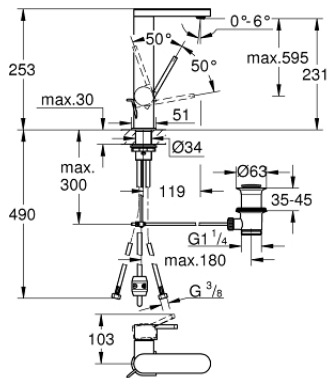

23 843 AL3 **GROHE PLUS SINGLE-LEVER BASIN MIXER 1/2"**
L-SIZE

PRODUCT DESCRIPTION

- Colour: brushed hard graphite
- GROHE SilkMove 28 mm ceramic cartridge
- with temperature limiter
- GROHE LongLife finish
- GROHE EcoJoy - less water, perfect flow
- maximum flow rate (at 3 bar): 5 l/min
- SpeedClean mousseur
- GROHE AquaGuide adjustable mousseur
- rapid installation system
- pull out spout
- Easy Docking Function guarantees easy retraction and smooth docking back to the starting position
- pop-up waste set 1 1/4"
- flexible connection hoses

23 843 AL3 GROHE PLUS SINGLE-LEVER BASIN MIXER 1/2" L-SIZE

SPARE PARTS, March 2019 – now

- 1: Cartridge (Spare part-nr. 46963000)
 - 2: Pull out shower (Spare part-nr. 48454AL0)
 - 2.1: flow control (Spare part-nr. 1137059990)
 - 3: Pop-up rod (Spare part-nr. 46739AL0)
 - 4: Shank fastening assembly (Spare part-nr. 48384000)
 - 5: Waste set 1 1/4" (Spare part-nr. 28910AL0)
 - 5.1: Plug (Spare part-nr. 07182AL0)
 - 5.2: Eccentric rod (Spare part-nr. 07052000)
 - 6: Hose for sink mixer with pull-out dual spray or mousseur (Spare part-nr. 48293000)
 - 7: Eccentric rod (Spare part-nr. 07341000)*
- * Optional accessories