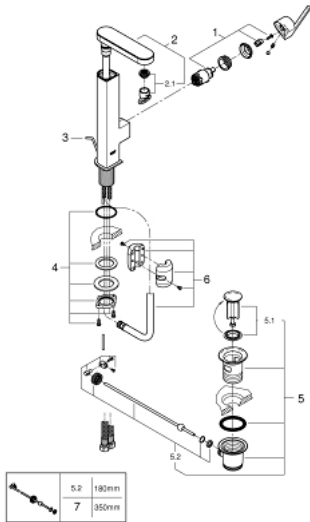

23 843 AL3 **GROHE PLUS SINGLE-LEVER BASIN MIXER 1/2"**
L-SIZE

PRODUCT DESCRIPTION

- Colour: brushed hard graphite
- GROHE SilkMove 28 mm ceramic cartridge
- with temperature limiter
- GROHE LongLife finish
- GROHE EcoJoy - less water, perfect flow
- maximum flow rate (at 3 bar): 5 l/min
- SpeedClean mousseur
- GROHE AquaGuide adjustable mousseur
- rapid installation system
- pull out spout
- Easy Docking Function guarantees easy retraction and smooth docking back to the starting position
- pop-up waste set 1 1/4"
- flexible connection hoses

23 843 AL3 GROHE PLUS SINGLE-LEVER BASIN MIXER 1/2" L-SIZE

SPARE PARTS, March 2019 – now

- 1: Cartridge (Spare part-nr. 46963000)
 - 2: Pull out shower (Spare part-nr. 48454AL0)
 - 2.1: flow control (Spare part-nr. 1137059990)
 - 3: Pop-up rod (Spare part-nr. 46739AL0)
 - 4: Shank fastening assembly (Spare part-nr. 48384000)
 - 5: Waste set 1 1/4" (Spare part-nr. 28910AL0)
 - 5.1: Plug (Spare part-nr. 07182AL0)
 - 5.2: Eccentric rod (Spare part-nr. 07052000)
 - 6: Hose for sink mixer with pull-out dual spray or mousseur (Spare part-nr. 48293000)
 - 7: Eccentric rod (Spare part-nr. 07341000)*
- * Optional accessories