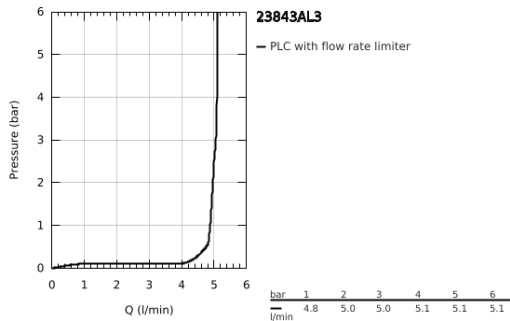

23 843 AL3 **GROHE PLUS SINGLE-LEVER BASIN MIXER 1/2"**
L-SIZE

PRODUCT DESCRIPTION

- Colour: brushed hard graphite
- GROHE SilkMove 28 mm ceramic cartridge
- with temperature limiter
- GROHE LongLife finish
- GROHE EcoJoy - less water, perfect flow
- maximum flow rate (at 3 bar): 5 l/min
- SpeedClean mousseur
- GROHE AquaGuide adjustable mousseur
- rapid installation system
- pull out spout
- Easy Docking Function guarantees easy retraction and smooth docking back to the starting position
- pop-up waste set 1 1/4"
- flexible connection hoses

23 843 AL3 GROHE PLUS SINGLE-LEVER BASIN MIXER 1/2" L-SIZE

SPARE PARTS, March 2019 – now

- 1: Cartridge (Spare part-nr. 46963000)
 - 2: Pull out shower (Spare part-nr. 48454AL0)
 - 2.1: flow control (Spare part-nr. 1137059990)
 - 3: Pop-up rod (Spare part-nr. 46739AL0)
 - 4: Shank fastening assembly (Spare part-nr. 48384000)
 - 5: Waste set 1 1/4" (Spare part-nr. 28910AL0)
 - 5.1: Plug (Spare part-nr. 07182AL0)
 - 5.2: Eccentric rod (Spare part-nr. 07052000)
 - 6: Hose for sink mixer with pull-out dual spray or mousseur (Spare part-nr. 48293000)
 - 7: Eccentric rod (Spare part-nr. 07341000)*
- * Optional accessories