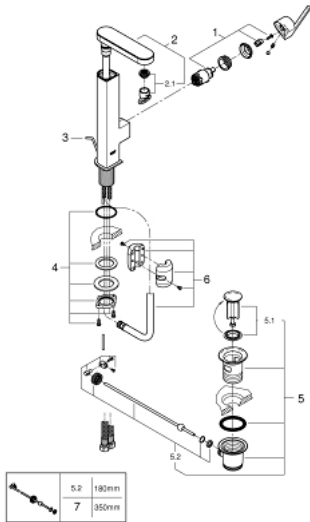

23 843 003 **GROHE PLUS SINGLE-LEVER BASIN MIXER 1/2"**
L-SIZE

PRODUCT DESCRIPTION

- Colour: chrome
- GROHE SilkMove 28 mm ceramic cartridge
- with temperature limiter
- GROHE LongLife finish
- GROHE EcoJoy - less water, perfect flow
- maximum flow rate (at 3 bar): 5 l/min
- SpeedClean mousseur
- GROHE AquaGuide adjustable mousseur
- rapid installation system
- pull out spout
- Easy Docking Function guarantees easy retraction and smooth docking back to the starting position
- pop-up waste set 1 1/4"
- flexible connection hoses

23 843 003 **GROHE PLUS SINGLE-LEVER BASIN MIXER 1/2"**
L-SIZE

SPARE PARTS, April 2018 – now

- 1: Cartridge (Spare part-nr. 46963000)
 - 2: Pull out shower (Spare part-nr. 48454000)
 - 2.1: flow control (Spare part-nr. 1137059990)
 - 3: Pop-up rod (Spare part-nr. 46739000)
 - 4: Shank fastening assembly (Spare part-nr. 48384000)
 - 5: Waste set 1 1/4" (Spare part-nr. 28910000)
 - 5.1: Plug (Spare part-nr. 07182000)
 - 5.2: Eccentric rod (Spare part-nr. 07052000)
 - 6: Hose for sink mixer with pull-out dual spray or mousseur (Spare part-nr. 48293000)
 - 7: Eccentric rod (Spare part-nr. 07341000)*
- * Optional accessories