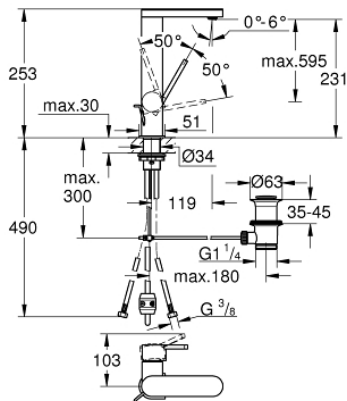

23 843 003 **GROHE PLUS SINGLE-LEVER BASIN MIXER 1/2"**
L-SIZE

PRODUCT DESCRIPTION

- Colour: chrome
- GROHE SilkMove 28 mm ceramic cartridge
- with temperature limiter
- GROHE LongLife finish
- GROHE EcoJoy - less water, perfect flow
- maximum flow rate (at 3 bar): 5 l/min
- SpeedClean mousseur
- GROHE AquaGuide adjustable mousseur
- rapid installation system
- pull out spout
- Easy Docking Function guarantees easy retraction and smooth docking back to the starting position
- pop-up waste set 1 1/4"
- flexible connection hoses

23 843 003 **GROHE PLUS SINGLE-LEVER BASIN MIXER 1/2"**
L-SIZE

SPARE PARTS, April 2018 – now

- 1: Cartridge (Spare part-nr. 46963000)
 - 2: Pull out shower (Spare part-nr. 48454000)
 - 2.1: flow control (Spare part-nr. 1137059990)
 - 3: Pop-up rod (Spare part-nr. 46739000)
 - 4: Shank fastening assembly (Spare part-nr. 48384000)
 - 5: Waste set 1 1/4" (Spare part-nr. 28910000)
 - 5.1: Plug (Spare part-nr. 07182000)
 - 5.2: Eccentric rod (Spare part-nr. 07052000)
 - 6: Hose for sink mixer with pull-out dual spray or mousseur (Spare part-nr. 48293000)
 - 7: Eccentric rod (Spare part-nr. 07341000)*
- * Optional accessories