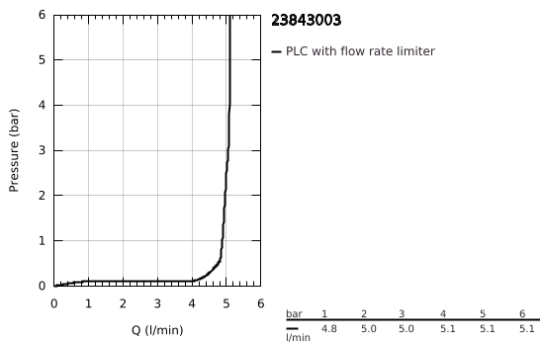

23 843 003 **GROHE PLUS SINGLE-LEVER BASIN MIXER 1/2"**
L-SIZE

PRODUCT DESCRIPTION

- Colour: chrome
- GROHE SilkMove 28 mm ceramic cartridge
- with temperature limiter
- GROHE LongLife finish
- GROHE EcoJoy - less water, perfect flow
- maximum flow rate (at 3 bar): 5 l/min
- SpeedClean mousseur
- GROHE AquaGuide adjustable mousseur
- rapid installation system
- pull out spout
- Easy Docking Function guarantees easy retraction and smooth docking back to the starting position
- pop-up waste set 1 1/4"
- flexible connection hoses

23 843 003 **GROHE PLUS SINGLE-LEVER BASIN MIXER 1/2"**
L-SIZE

SPARE PARTS, April 2018 – now

- 1: Cartridge (Spare part-nr. 46963000)
 - 2: Pull out shower (Spare part-nr. 48454000)
 - 2.1: flow control (Spare part-nr. 1137059990)
 - 3: Pop-up rod (Spare part-nr. 46739000)
 - 4: Shank fastening assembly (Spare part-nr. 48384000)
 - 5: Waste set 1 1/4" (Spare part-nr. 28910000)
 - 5.1: Plug (Spare part-nr. 07182000)
 - 5.2: Eccentric rod (Spare part-nr. 07052000)
 - 6: Hose for sink mixer with pull-out dual spray or mousseur (Spare part-nr. 48293000)
 - 7: Eccentric rod (Spare part-nr. 07341000)*
- * Optional accessories