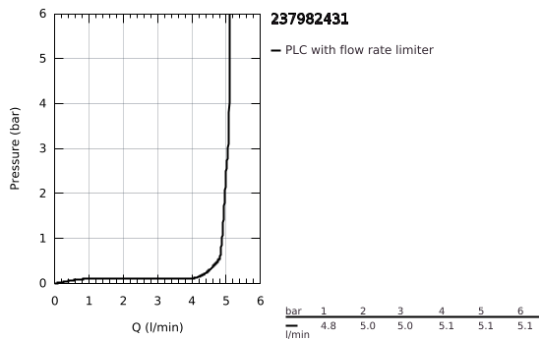

23 798 243 1 **ESSENCE SINGLE-LEVER BASIN MIXER 1/2"**
M-SIZE

PRODUCT DESCRIPTION

- Colour: matte black
- GROHE SilkMove 28 mm ceramic cartridge
- with temperature limiter
- GROHE EcoJoy mousseur 5.7 l/min
- GROHE AquaGuide adjustable mousseur
- GROHE FastFixation Plus installation system
- swivel spout with mousseur and stop limiter
- smooth body
- waste-set with push-open plug
- flexible connection hoses

23 798 243 1 **ESSENCE SINGLE-LEVER BASIN MIXER 1/2"**
M-SIZE

SPARE PARTS, May 2024 – now

- 1: Lever (Spare part-nr. 469192430)
 - 2: Cartridge (Spare part-nr. 46580000)
 - 3: screw ring (Spare part-nr. 48591000)
 - 4: Swivel tube spout (Spare part-nr. 133732430)
 - 4.1: Mousseur (Spare part-nr. 48270000)
 - 4.2: Sealing washer (Spare part-nr. 0128500M)
 - 4.3: Safety ring (Spare part-nr. 4826600M)
 - 5: Escutcheon (Spare part-nr. 486032430)
 - 6: Shank mounting kit (Spare part-nr. 46645000)
 - 7: Connection hose (Spare part-nr. 46255000)
 - 8: Waste set with push-open plug (Spare part-nr. 658072430)
 - 9: Mounting wrench (Spare part-nr. 19017000)*
- * Optional accessories