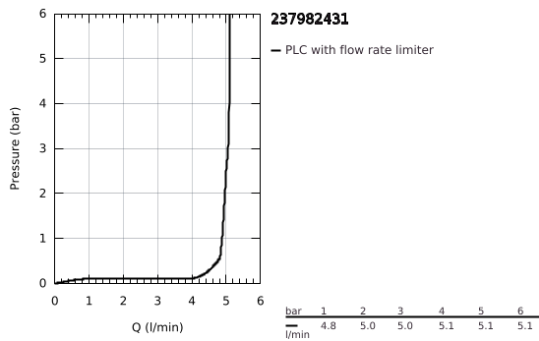

23 798 243 1 **ESSENCE SINGLE-LEVER BASIN MIXER 1/2"**  
**M-SIZE**

**PRODUCT DESCRIPTION**

- Colour: matte black
- GROHE SilkMove 28 mm ceramic cartridge
- with temperature limiter
- GROHE EcoJoy - less water, perfect flow
- maximum flow rate (at 3 bar): 5.7 l/min
- GROHE AquaGuide adjustable mousseur
- GROHE FastFixation Plus installation system
- swivel spout with mousseur and stop limiter
- smooth body
- waste-set with push-open plug
- flexible connection hoses

23 798 243 1 **ESSENCE SINGLE-LEVER BASIN MIXER 1/2"**  
**M-SIZE**

**SPARE PARTS**, May 2024 – now

- 1: Lever (Spare part-nr. 469192430)
  - 2: Cartridge (Spare part-nr. 46580000)
  - 3: screw ring (Spare part-nr. 48591000)
  - 4: Swivel tube spout (Spare part-nr. 133732430)
  - 4.1: Mousseur (Spare part-nr. 48270000)
  - 4.2: Sealing washer (Spare part-nr. 0128500M)
  - 4.3: Safety ring (Spare part-nr. 4826600M)
  - 5: Escutcheon (Spare part-nr. 486032430)
  - 6: Shank mounting kit (Spare part-nr. 46645000)
  - 7: Connection hose (Spare part-nr. 46255000)
  - 8: Waste set with push-open plug (Spare part-nr. 658072430)
  - 9: Mounting wrench (Spare part-nr. 19017000)\*
- \* Optional accessories