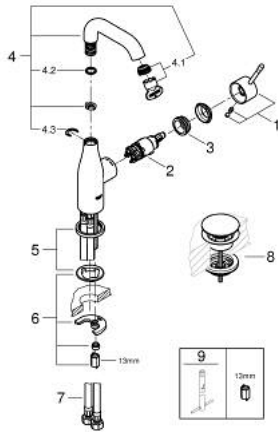

23 798 243 1 **ESSENCE SINGLE-LEVER BASIN MIXER 1/2"**
M-SIZE

PRODUCT DESCRIPTION

- Colour: matte black
- GROHE SilkMove 28 mm ceramic cartridge
- with temperature limiter
- GROHE EcoJoy mousseur 5.7 l/min
- GROHE AquaGuide adjustable mousseur
- GROHE FastFixation Plus installation system
- swivel spout with mousseur and stop limiter
- smooth body
- waste-set with push-open plug
- flexible connection hoses

23 798 243 1 **ESSENCE SINGLE-LEVER BASIN MIXER 1/2"**
M-SIZE

SPARE PARTS, May 2024 – now

- 1: Lever (Spare part-nr. 469192430)
 - 2: Cartridge (Spare part-nr. 46580000)
 - 3: screw ring (Spare part-nr. 48591000)
 - 4: Swivel tube spout (Spare part-nr. 133732430)
 - 4.1: Mousseur (Spare part-nr. 48270000)
 - 4.2: Sealing washer (Spare part-nr. 0128500M)
 - 4.3: Safety ring (Spare part-nr. 4826600M)
 - 5: Escutcheon (Spare part-nr. 486032430)
 - 6: Shank mounting kit (Spare part-nr. 46645000)
 - 7: Connection hose (Spare part-nr. 46255000)
 - 8: Waste set with push-open plug (Spare part-nr. 658072430)
 - 9: Mounting wrench (Spare part-nr. 19017000)*
- * Optional accessories