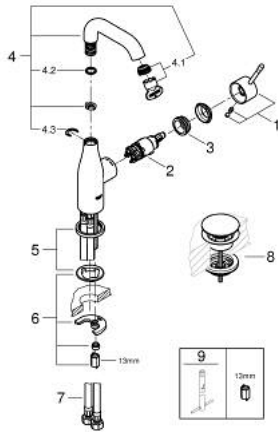

23 798 243 1 **ESSENCE SINGLE-LEVER BASIN MIXER 1/2"**
M-SIZE

PRODUCT DESCRIPTION

- Colour: matte black
- GROHE SilkMove 28 mm ceramic cartridge
- with temperature limiter
- GROHE EcoJoy - less water, perfect flow
- maximum flow rate (at 3 bar): 5.7 l/min
- GROHE AquaGuide adjustable mousseur
- GROHE FastFixation Plus installation system
- swivel spout with mousseur and stop limiter
- smooth body
- waste-set with push-open plug
- flexible connection hoses

23 798 243 1 **ESSENCE SINGLE-LEVER BASIN MIXER 1/2"**
M-SIZE

SPARE PARTS, May 2024 – now

- 1: Lever (Spare part-nr. 469192430)
- 2: Cartridge (Spare part-nr. 46580000)
- 3: screw ring (Spare part-nr. 48591000)
- 4: Swivel tube spout (Spare part-nr. 133732430)
- 4.1: Mousseur (Spare part-nr. 48270000)
- 4.2: Sealing washer (Spare part-nr. 0128500M)
- 4.3: Safety ring (Spare part-nr. 4826600M)
- 5: Escutcheon (Spare part-nr. 486032430)
- 6: Shank mounting kit (Spare part-nr. 46645000)
- 7: Connection hose (Spare part-nr. 46255000)
- 8: Waste set with push-open plug (Spare part-nr. 658072430)
- 9: Mounting wrench (Spare part-nr. 19017000)*