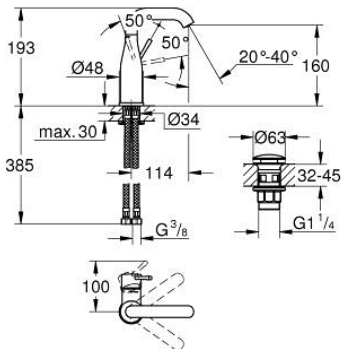

23 798 243 1 **ESSENCE SINGLE-LEVER BASIN MIXER 1/2"**  
**M-SIZE**

**PRODUCT DESCRIPTION**

- Colour: matte black
- GROHE SilkMove 28 mm ceramic cartridge
- with temperature limiter
- GROHE EcoJoy - less water, perfect flow
- maximum flow rate (at 3 bar): 5.7 l/min
- GROHE AquaGuide adjustable mousseur
- GROHE FastFixation Plus installation system
- swivel spout with mousseur and stop limiter
- smooth body
- waste-set with push-open plug
- flexible connection hoses

23 798 243 1 **ESSENCE SINGLE-LEVER BASIN MIXER 1/2"**  
**M-SIZE**

**SPARE PARTS**, May 2024 – now

- 1: Lever (Spare part-nr. 469192430)
  - 2: Cartridge (Spare part-nr. 46580000)
  - 3: screw ring (Spare part-nr. 48591000)
  - 4: Swivel tube spout (Spare part-nr. 133732430)
  - 4.1: Mousseur (Spare part-nr. 48270000)
  - 4.2: Sealing washer (Spare part-nr. 0128500M)
  - 4.3: Safety ring (Spare part-nr. 4826600M)
  - 5: Escutcheon (Spare part-nr. 486032430)
  - 6: Shank mounting kit (Spare part-nr. 46645000)
  - 7: Connection hose (Spare part-nr. 46255000)
  - 8: Waste set with push-open plug (Spare part-nr. 658072430)
  - 9: Mounting wrench (Spare part-nr. 19017000)\*
- \* Optional accessories