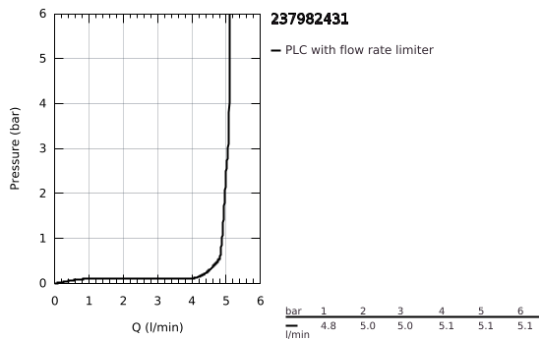

23 798 243 1 **ESSENCE SINGLE-LEVER BASIN MIXER 1/2"**
M-SIZE

PRODUCT DESCRIPTION

- Colour: matte black
- GROHE SilkMove 28 mm ceramic cartridge
- with temperature limiter
- GROHE EcoJoy - less water, perfect flow
- maximum flow rate (at 3 bar): 5.7 l/min
- GROHE AquaGuide adjustable mousseur
- GROHE FastFixation Plus installation system
- swivel spout with mousseur and stop limiter
- smooth body
- waste-set with push-open plug
- flexible connection hoses

23 798 243 1 **ESSENCE SINGLE-LEVER BASIN MIXER 1/2"**
M-SIZE

SPARE PARTS, May 2024 – now

- 1: Lever (Spare part-nr. 469192430)
- 2: Cartridge (Spare part-nr. 46580000)
- 3: screw ring (Spare part-nr. 48591000)
- 4: Swivel tube spout (Spare part-nr. 133732430)
- 4.1: Mousseur (Spare part-nr. 48270000)
- 4.2: Sealing washer (Spare part-nr. 0128500M)
- 4.3: Safety ring (Spare part-nr. 4826600M)
- 5: Escutcheon (Spare part-nr. 486032430)
- 6: Shank mounting kit (Spare part-nr. 46645000)
- 7: Connection hose (Spare part-nr. 46255000)
- 8: Waste set with push-open plug (Spare part-nr. 658072430)
- 9: Mounting wrench (Spare part-nr. 19017000)*