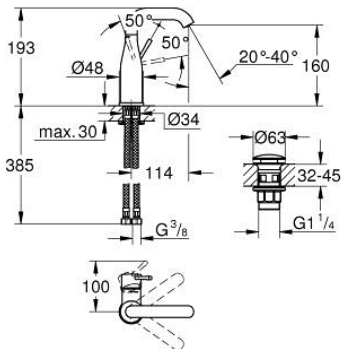

23 798 243 1 **ESSENCE SINGLE-LEVER BASIN MIXER 1/2"**
M-SIZE

PRODUCT DESCRIPTION

- Colour: matte black
- GROHE SilkMove 28 mm ceramic cartridge
- with temperature limiter
- GROHE EcoJoy - less water, perfect flow
- maximum flow rate (at 3 bar): 5.7 l/min
- GROHE AquaGuide adjustable mousseur
- GROHE FastFixation Plus installation system
- swivel spout with mousseur and stop limiter
- smooth body
- waste-set with push-open plug
- flexible connection hoses

23 798 243 1 **ESSENCE SINGLE-LEVER BASIN MIXER 1/2"**
M-SIZE

SPARE PARTS, May 2024 – now

- 1: Lever (Spare part-nr. 469192430)
- 2: Cartridge (Spare part-nr. 46580000)
- 3: screw ring (Spare part-nr. 48591000)
- 4: Swivel tube spout (Spare part-nr. 133732430)
- 4.1: Mousseur (Spare part-nr. 48270000)
- 4.2: Sealing washer (Spare part-nr. 0128500M)
- 4.3: Safety ring (Spare part-nr. 4826600M)
- 5: Escutcheon (Spare part-nr. 486032430)
- 6: Shank mounting kit (Spare part-nr. 46645000)
- 7: Connection hose (Spare part-nr. 46255000)
- 8: Waste set with push-open plug (Spare part-nr. 658072430)
- 9: Mounting wrench (Spare part-nr. 19017000)*