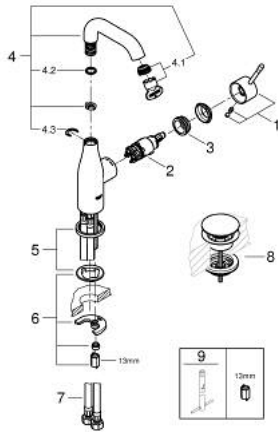

23 798 243 1 **ESSENCE SINGLE-LEVER BASIN MIXER 1/2"**  
**M-SIZE**

**PRODUCT DESCRIPTION**

- Colour: matte black
- GROHE SilkMove 28 mm ceramic cartridge
- with temperature limiter
- GROHE EcoJoy - less water, perfect flow
- maximum flow rate (at 3 bar): 5.7 l/min
- GROHE AquaGuide adjustable mousseur
- GROHE FastFixation Plus installation system
- swivel spout with mousseur and stop limiter
- smooth body
- waste-set with push-open plug
- flexible connection hoses

23 798 243 1 **ESSENCE SINGLE-LEVER BASIN MIXER 1/2"**  
**M-SIZE**

**SPARE PARTS**, May 2024 – now

- 1: Lever (Spare part-nr. 469192430)
  - 2: Cartridge (Spare part-nr. 46580000)
  - 3: screw ring (Spare part-nr. 48591000)
  - 4: Swivel tube spout (Spare part-nr. 133732430)
  - 4.1: Mousseur (Spare part-nr. 48270000)
  - 4.2: Sealing washer (Spare part-nr. 0128500M)
  - 4.3: Safety ring (Spare part-nr. 4826600M)
  - 5: Escutcheon (Spare part-nr. 486032430)
  - 6: Shank mounting kit (Spare part-nr. 46645000)
  - 7: Connection hose (Spare part-nr. 46255000)
  - 8: Waste set with push-open plug (Spare part-nr. 658072430)
  - 9: Mounting wrench (Spare part-nr. 19017000)\*
- \* Optional accessories