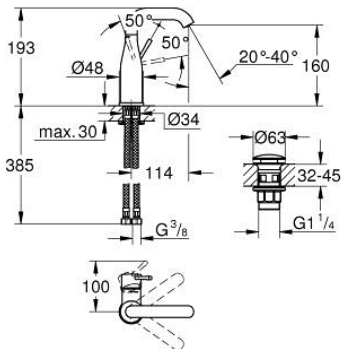

23 798 243 1 **ESSENCE SINGLE-LEVER BASIN MIXER 1/2"**
M-SIZE

PRODUCT DESCRIPTION

- Colour: matte black
- GROHE SilkMove 28 mm ceramic cartridge
- with temperature limiter
- GROHE EcoJoy mousseur 5.7 l/min
- GROHE AquaGuide adjustable mousseur
- GROHE FastFixation Plus installation system
- swivel spout with mousseur and stop limiter
- smooth body
- waste-set with push-open plug
- flexible connection hoses

23 798 243 1 **ESSENCE SINGLE-LEVER BASIN MIXER 1/2"**
M-SIZE

SPARE PARTS, May 2024 – now

- 1: Lever (Spare part-nr. 469192430)
 - 2: Cartridge (Spare part-nr. 46580000)
 - 3: screw ring (Spare part-nr. 48591000)
 - 4: Swivel tube spout (Spare part-nr. 133732430)
 - 4.1: Mousseur (Spare part-nr. 48270000)
 - 4.2: Sealing washer (Spare part-nr. 0128500M)
 - 4.3: Safety ring (Spare part-nr. 4826600M)
 - 5: Escutcheon (Spare part-nr. 486032430)
 - 6: Shank mounting kit (Spare part-nr. 46645000)
 - 7: Connection hose (Spare part-nr. 46255000)
 - 8: Waste set with push-open plug (Spare part-nr. 658072430)
 - 9: Mounting wrench (Spare part-nr. 19017000)*
- * Optional accessories