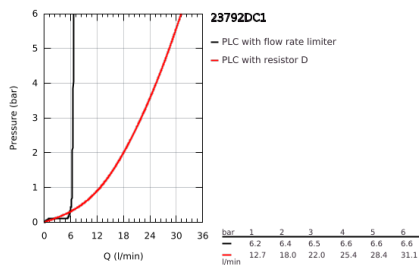

23 792 DC1 LINEARE SINGLE-LEVER BATH MIXER 1/2", FLOOR MOUNTED

PRODUCT DESCRIPTION

- Colour: supersteel
- for use with rough-in set 45 984
- without roughing-in-set
- GROHE SilkMove 35 mm ceramic cartridge
- with temperature limiter
- GROHE LongLife finish
- automatic diverter: bath/shower
- swivel spout with mousseur and stop limiter
- projection 271 mm
- integrated non-return valve in shower outlet
- with shower holder
- metal stick hand shower
- shower hose 1250 mm
- protected against backflow

23 792 DC1 LINEARE SINGLE-LEVER BATH MIXER 1/2", FLOOR MOUNTED

SPARE PARTS, September 2016 – now

- 1: Lever (Spare part-nr. 46983DC0)
- 2: Cartridge (Spare part-nr. 46374000)
- 3: Mousseur (Spare part-nr. 13941DC0)
- 4: Dirt strainer (Spare part-nr. 0700200M)
- 5: Diverter knob (Spare part-nr. 64989DC0)
- 6: Diverter (Spare part-nr. 65655DC0)
- 7: Non-return valve (Spare part-nr. 08565000)