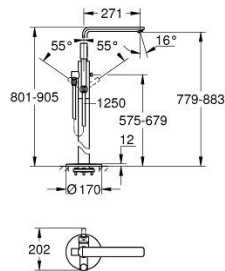

23 792 DC1 LINEARE SINGLE-LEVER BATH MIXER 1/2", FLOOR MOUNTED

PRODUCT DESCRIPTION

- Colour: supersteel
- for use with rough-in set 45 984
- without roughing-in-set
- GROHE SilkMove 35 mm ceramic cartridge
- with temperature limiter
- GROHE LongLife finish
- automatic diverter: bath/shower
- swivel spout with mousseur and stop limiter
- projection 271 mm
- integrated non-return valve in shower outlet
- with shower holder
- metal stick hand shower
- shower hose 1250 mm
- protected against backflow

23 792 DC1 LINEARE SINGLE-LEVER BATH MIXER 1/2", FLOOR MOUNTED

SPARE PARTS, September 2016 – now

- 1: Lever (Spare part-nr. 46983DC0)
- 2: Cartridge (Spare part-nr. 46374000)
- 3: Mousseur (Spare part-nr. 13941DC0)
- 4: Dirt strainer (Spare part-nr. 0700200M)
- 5: Diverter knob (Spare part-nr. 64989DC0)
- 6: Diverter (Spare part-nr. 65655DC0)
- 7: Non-return valve (Spare part-nr. 08565000)