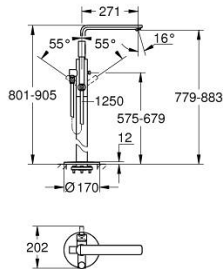

23 792 AL1 LINEARE SINGLE-LEVER BATH MIXER 1/2", FLOOR MOUNTED

PRODUCT DESCRIPTION

- Colour: brushed hard graphite
- for use with rough-in set 45 984
- without roughing-in-set
- GROHE SilkMove 35 mm ceramic cartridge
- with temperature limiter
- GROHE LongLife finish
- automatic diverter: bath/shower
- swivel spout with mousseur and stop limiter
- projection 271 mm
- integrated non-return valve in shower outlet
- with shower holder
- metal stick hand shower
- shower hose 1250 mm
- protected against backflow

23 792 AL1 LINEARE SINGLE-LEVER BATH MIXER 1/2", FLOOR MOUNTED

SPARE PARTS, March 2019 – now

- 1: Lever (Spare part-nr. 46983AL0)
- 2: Cartridge (Spare part-nr. 46374000)
- 3: Mousseur (Spare part-nr. 13941AL0)
- 4: Dirt strainer (Spare part-nr. 0700200M)
- 5: Diverter knob (Spare part-nr. 64989AL0)
- 6: Diverter (Spare part-nr. 65655AL0)
- 7: Non-return valve (Spare part-nr. 08565000)