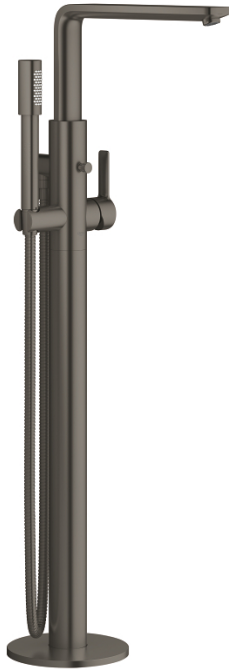

23 792 AL1 LINEARE SINGLE-LEVER BATH MIXER 1/2", FLOOR MOUNTED

PRODUCT DESCRIPTION

- Colour: brushed hard graphite
- for use with rough-in set 45 984
- without roughing-in-set
- GROHE SilkMove 35 mm ceramic cartridge
- with temperature limiter
- GROHE LongLife finish
- automatic diverter: bath/shower
- swivel spout with mousseur and stop limiter
- projection 271 mm
- integrated non-return valve in shower outlet
- with shower holder
- metal stick hand shower
- shower hose 1250 mm
- protected against backflow

23 792 AL1 LINEARE SINGLE-LEVER BATH MIXER 1/2", FLOOR MOUNTED

SPARE PARTS, March 2019 – now

- 1: Lever (Spare part-nr. 46983AL0)
- 2: Cartridge (Spare part-nr. 46374000)
- 3: Mousseur (Spare part-nr. 13941AL0)
- 4: Dirt strainer (Spare part-nr. 0700200M)
- 5: Diverter knob (Spare part-nr. 64989AL0)
- 6: Diverter (Spare part-nr. 65655AL0)
- 7: Non-return valve (Spare part-nr. 08565000)