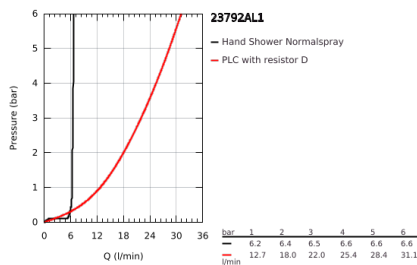

23 792 AL1 LINEARE SINGLE-LEVER BATH MIXER 1/2", FLOOR MOUNTED

PRODUCT DESCRIPTION

- Colour: brushed hard graphite
- for use with rough-in set 45 984
- without roughing-in-set
- GROHE SilkMove 35 mm ceramic cartridge
- with temperature limiter
- GROHE LongLife finish
- automatic diverter: bath/shower
- swivel spout with mousseur and stop limiter
- projection 271 mm
- integrated non-return valve in shower outlet
- with shower holder
- metal stick hand shower
- shower hose 1250 mm
- protected against backflow

23 792 AL1 LINEARE SINGLE-LEVER BATH MIXER 1/2", FLOOR MOUNTED

SPARE PARTS, March 2019 – now

- 1: Lever (Spare part-nr. 46983AL0)
- 2: Cartridge (Spare part-nr. 46374000)
- 3: Mousseur (Spare part-nr. 13941AL0)
- 4: Dirt strainer (Spare part-nr. 0700200M)
- 5: Diverter knob (Spare part-nr. 64989AL0)
- 6: Diverter (Spare part-nr. 65655AL0)
- 7: Non-return valve (Spare part-nr. 08565000)