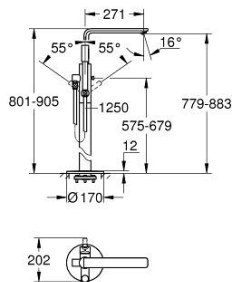

23 792 001 LINEARE SINGLE-LEVER BATH MIXER 1/2", FLOOR MOUNTED

PRODUCT DESCRIPTION

- Colour: chrome
- for use with rough-in set 45 984
- GROHE SilkMove 35 mm ceramic cartridge
- with temperature limiter
- GROHE LongLife finish
- automatic diverter: bath/shower
- spout with mousseur
- projection 271 mm
- integrated non-return valve in shower outlet
- with shower holder
- metal stick hand shower
- shower hose 1250 mm
- protected against backflow

23 792 001 LINEARE SINGLE-LEVER BATH MIXER 1/2", FLOOR MOUNTED

SPARE PARTS, July 2016 – now

- 1: Lever (Spare part-nr. 46983000)
- 2: Cartridge (Spare part-nr. 46374000)
- 3: Mousseur (Spare part-nr. 13941000)
- 4: Dirt strainer (Spare part-nr. 0700200M)
- 5: Diverter knob (Spare part-nr. 64989000)
- 6: Diverter (Spare part-nr. 65655000)
- 7: Non-return valve (Spare part-nr. 08565000)