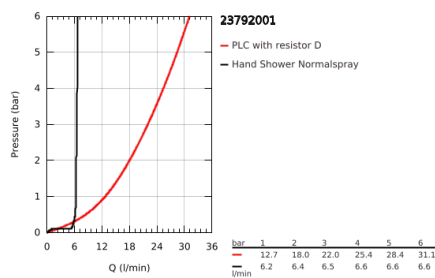

23 792 001 LINEARE SINGLE-LEVER BATH MIXER 1/2", FLOOR MOUNTED

PRODUCT DESCRIPTION

- Colour: chrome
- for use with rough-in set 45 984
- GROHE SilkMove 35 mm ceramic cartridge
- with temperature limiter
- GROHE LongLife finish
- automatic diverter: bath/shower
- spout with mousseur
- projection 271 mm
- integrated non-return valve in shower outlet
- with shower holder
- metal stick hand shower
- shower hose 1250 mm
- protected against backflow