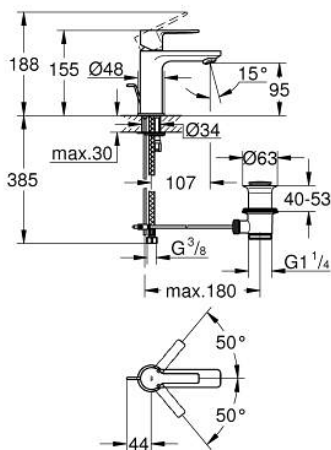

23 791 GN1 **LINEARE SINGLE-LEVER BASIN MIXER 1/2"**
XS-SIZE

PRODUCT DESCRIPTION

- Colour: brushed cool sunrise
- GROHE SilkMove 28 mm ceramic cartridge
- with temperature limiter
- GROHE LongLife finish
- GROHE EcoJoy - less water, perfect flow
- GROHE SpeedClean mousseur 5.7 l/min
- maximum flow rate (at 3 bar): 5 l/min
- SpeedClean mousseur
- GROHE FastFixation Plus installation system

- smooth body with push-open waste set 1 1/4"
- flexible connection hoses

23 791 GN1 LINEARE SINGLE-LEVER BASIN MIXER 1/2" XS-SIZE

SPARE PARTS, November 2024 – now

- 1: lever (Spare part-nr. 46980GN0)
- 2: Cap (Spare part-nr. 46581GN0)
- 3: Fitting ring (Spare part-nr. 07419000)
- 4: Cartridge (Spare part-nr. 46580000)
- 5: flow control (Spare part-nr. 48159GN0)
- 6: Pop-up rod (Spare part-nr. 46739GN0)
- 7: Shank mounting kit (Spare part-nr. 46645000)
- 8: Waste set 1 1/4" (Spare part-nr. 28910GN0)
- 8.1: Plug (Spare part-nr. 07182GN0)
- 8.2: Eccentric rod (Spare part-nr. 07052000)
- 9: Mounting wrench (Spare part-nr. 19017000)*
- 10: Eccentric rod (Spare part-nr. 07341000)*