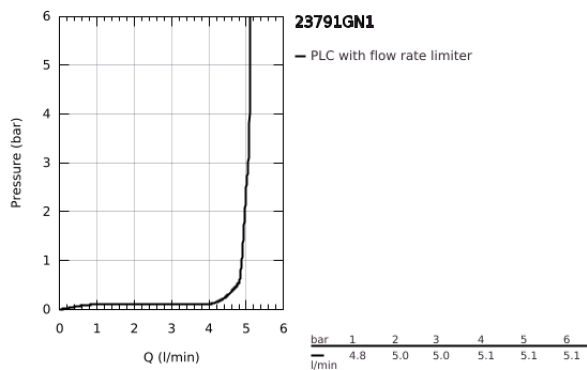

23 791 GN1 **LINEARE SINGLE-LEVER BASIN MIXER 1/2"**
XS-SIZE

PRODUCT DESCRIPTION

- Colour: brushed cool sunrise
- GROHE SilkMove 28 mm ceramic cartridge
- with temperature limiter
- GROHE LongLife finish
- GROHE EcoJoy - less water, perfect flow
- GROHE SpeedClean mousseur 5.7 l/min
- maximum flow rate (at 3 bar): 5 l/min
- SpeedClean mousseur
- GROHE FastFixation Plus installation system

- smooth body with push-open waste set 1 1/4"
- flexible connection hoses

23 791 GN1 LINEARE SINGLE-LEVER BASIN MIXER 1/2" XS-SIZE

SPARE PARTS, November 2024 – now

- 1: lever (Spare part-nr. 46980GN0)
- 2: Cap (Spare part-nr. 46581GN0)
- 3: Fitting ring (Spare part-nr. 07419000)
- 4: Cartridge (Spare part-nr. 46580000)
- 5: flow control (Spare part-nr. 48159GN0)
- 6: Pop-up rod (Spare part-nr. 46739GN0)
- 7: Shank mounting kit (Spare part-nr. 46645000)
- 8: Waste set 1 1/4" (Spare part-nr. 28910GN0)
- 8.1: Plug (Spare part-nr. 07182GN0)
- 8.2: Eccentric rod (Spare part-nr. 07052000)
- 9: Mounting wrench (Spare part-nr. 19017000)*
- 10: Eccentric rod (Spare part-nr. 07341000)*