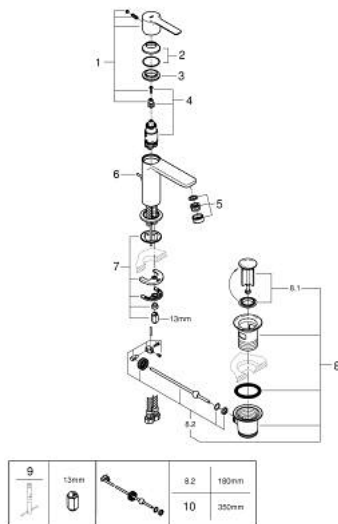

23 791 DL1 **LINEARE SINGLE-LEVER BASIN MIXER 1/2"**  
**XS-SIZE**

**PRODUCT DESCRIPTION**

- Colour: brushed warm sunset
- GROHE SilkMove 28 mm ceramic cartridge
- with temperature limiter
- GROHE LongLife finish
- GROHE EcoJoy - less water, perfect flow
- GROHE SpeedClean mousseur 5.7 l/min
- maximum flow rate (at 3 bar): 5 l/min
- GROHE FastFixation Plus installation system
- smooth body with push-open waste set 1 1/4"
- flexible connection hoses

## 23 791 DL1 LINEARE SINGLE-LEVER BASIN MIXER 1/2" XS-SIZE

### SPARE PARTS, November 2024 – now

- 1: lever (Spare part-nr. 46980DL0)
- 2: Cap (Spare part-nr. 46581DL0)
- 3: Fitting ring (Spare part-nr. 07419000)
- 4: Cartridge (Spare part-nr. 46580000)
- 5: flow control (Spare part-nr. 48159DL0)
- 6: lift rod (Spare part-nr. 46739DL0)
- 7: Shank mounting kit (Spare part-nr. 46645000)
- 8: Waste set 1 1/4" (Spare part-nr. 28910DL0)
- 8.1: Plug (Spare part-nr. 07182DL0)
- 8.2: Eccentric rod (Spare part-nr. 07052000)
- 9: Mounting wrench (Spare part-nr. 19017000)\*
- 10: Eccentric rod (Spare part-nr. 07341000)\*