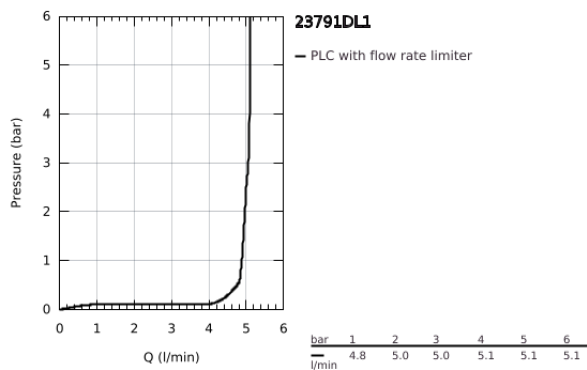

23 791 DL1 **LINEARE SINGLE-LEVER BASIN MIXER 1/2"**  
**XS-SIZE**

**PRODUCT DESCRIPTION**

- Colour: brushed warm sunset
- GROHE SilkMove 28 mm ceramic cartridge
- with temperature limiter
- GROHE LongLife finish
- GROHE EcoJoy - less water, perfect flow
- GROHE SpeedClean mousseur 5.7 l/min
- maximum flow rate (at 3 bar): 5 l/min
- GROHE FastFixation Plus installation system
- smooth body with push-open waste set 1 1/4"
- flexible connection hoses

## 23 791 DL1 LINEARE SINGLE-LEVER BASIN MIXER 1/2" XS-SIZE