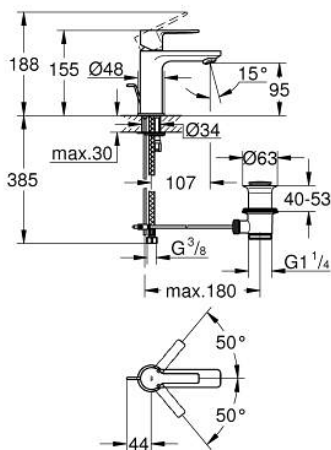

23 791 DL1 **LINEARE SINGLE-LEVER BASIN MIXER 1/2"**  
**XS-SIZE**

**PRODUCT DESCRIPTION**

- Colour: brushed warm sunset
- GROHE SilkMove 28 mm ceramic cartridge
- with temperature limiter
- GROHE LongLife finish
- GROHE EcoJoy - less water, perfect flow
- GROHE SpeedClean mousseur 5.7 l/min
- maximum flow rate (at 3 bar): 5 l/min
- GROHE FastFixation Plus installation system
- smooth body with push-open waste set 1 1/4"
- flexible connection hoses

## 23 791 DL1 LINEARE SINGLE-LEVER BASIN MIXER 1/2" XS-SIZE

### SPARE PARTS, November 2024 – now

- 1: lever (Spare part-nr. 46980DL0)
- 2: Cap (Spare part-nr. 46581DL0)
- 3: Fitting ring (Spare part-nr. 07419000)
- 4: Cartridge (Spare part-nr. 46580000)
- 5: flow control (Spare part-nr. 48159DL0)
- 6: lift rod (Spare part-nr. 46739DL0)
- 7: Shank mounting kit (Spare part-nr. 46645000)
- 8: Waste set 1 1/4" (Spare part-nr. 28910DL0)
- 8.1: Plug (Spare part-nr. 07182DL0)
- 8.2: Eccentric rod (Spare part-nr. 07052000)
- 9: Mounting wrench (Spare part-nr. 19017000)\*
- 10: Eccentric rod (Spare part-nr. 07341000)\*