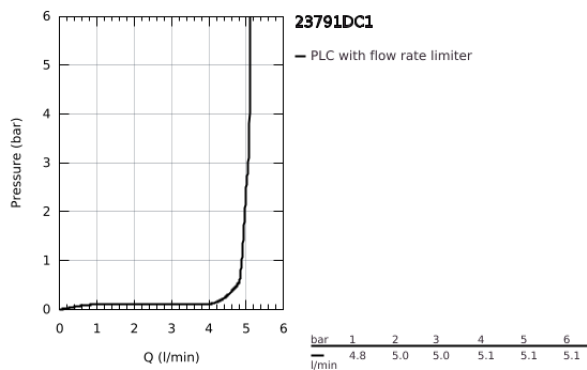

23 791 DC1 **LINEARE SINGLE-LEVER BASIN MIXER 1/2"**  
**XS-SIZE**

**PRODUCT DESCRIPTION**

- Colour: supersteel
- GROHE SilkMove 28 mm ceramic cartridge
- with temperature limiter
- GROHE LongLife finish
- GROHE EcoJoy - less water, perfect flow
- maximum flow rate (at 3 bar): 5 l/min
- SpeedClean mousseur
- GROHE FastFixation Plus installation system
- smooth body with push-open waste set 1 1/4"
- flexible connection hoses

## 23 791 DC1 LINEARE SINGLE-LEVER BASIN MIXER 1/2" XS-SIZE