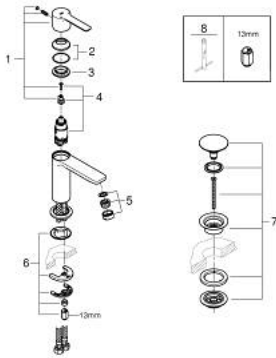

23 791 DC1 **LINEARE SINGLE-LEVER BASIN MIXER 1/2"**  
**XS-SIZE**

**PRODUCT DESCRIPTION**

- Colour: supersteel
- GROHE SilkMove 28 mm ceramic cartridge
- with temperature limiter
- GROHE LongLife finish
- GROHE EcoJoy - less water, perfect flow
- maximum flow rate (at 3 bar): 5 l/min
- SpeedClean mousseur
- GROHE FastFixation Plus installation system
- smooth body with push-open waste set 1 1/4"
- flexible connection hoses

## 23 791 DC1 LINEARE SINGLE-LEVER BASIN MIXER 1/2" XS-SIZE

### SPARE PARTS, September 2016 – now

- 1: Lever (Spare part-nr. 46980DC0)
  - 2: Cap (Spare part-nr. 46581DC0)
  - 3: Fitting ring (Spare part-nr. 07419000)
  - 4: Cartridge (Spare part-nr. 46580000)
  - 5: Mousseur (Spare part-nr. 48159DC0)
  - 6: Shank mounting kit (Spare part-nr. 46645000)
  - 7: Waste set with push-open plug (Spare part-nr. 65807DC0)
  - 8: Mounting wrench (Spare part-nr. 19017000)\*
- \* Optional accessories