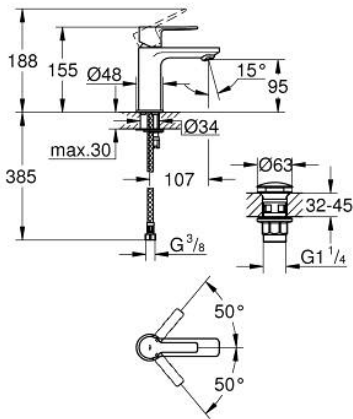

23 791 DC1 **LINEARE SINGLE-LEVER BASIN MIXER 1/2"**  
**XS-SIZE**

**PRODUCT DESCRIPTION**

- Colour: supersteel
- GROHE SilkMove 28 mm ceramic cartridge
- with temperature limiter
- GROHE LongLife finish
- GROHE EcoJoy - less water, perfect flow
- maximum flow rate (at 3 bar): 5 l/min
- SpeedClean mousseur
- GROHE FastFixation Plus installation system
- smooth body with push-open waste set 1 1/4"
- flexible connection hoses

## 23 791 DC1 LINEARE SINGLE-LEVER BASIN MIXER 1/2" XS-SIZE

### SPARE PARTS, September 2016 – now

- 1: Lever (Spare part-nr. 46980DC0)
  - 2: Cap (Spare part-nr. 46581DC0)
  - 3: Fitting ring (Spare part-nr. 07419000)
  - 4: Cartridge (Spare part-nr. 46580000)
  - 5: Mousseur (Spare part-nr. 48159DC0)
  - 6: Shank mounting kit (Spare part-nr. 46645000)
  - 7: Waste set with push-open plug (Spare part-nr. 65807DC0)
  - 8: Mounting wrench (Spare part-nr. 19017000)\*
- \* Optional accessories