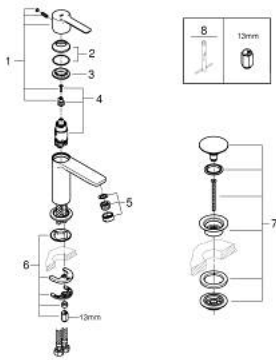

23 791 AL1 LINEARE SINGLE-LEVER BASIN MIXER 1/2"  
XS-SIZE

**PRODUCT DESCRIPTION**

- Colour: brushed hard graphite
- GROHE SilkMove 28 mm ceramic cartridge
- with temperature limiter
- GROHE LongLife finish
- GROHE EcoJoy - less water, perfect flow
- GROHE SpeedClean mousseur 5.7 l/min
- maximum flow rate (at 3 bar): 5 l/min
- SpeedClean mousseur
- GROHE FastFixation Plus installation system

- smooth body with push-open waste set 1 1/4"
- flexible connection hoses

## 23 791 AL1 LINEARE SINGLE-LEVER BASIN MIXER 1/2" XS-SIZE

### SPARE PARTS, March 2019 – now

- 1: Lever (Spare part-nr. 46980AL0)
  - 2: Cap (Spare part-nr. 46581AL0)
  - 3: Fitting ring (Spare part-nr. 07419000)
  - 4: Cartridge (Spare part-nr. 46580000)
  - 5: Mousseur (Spare part-nr. 48159AL0)
  - 6: Shank mounting kit (Spare part-nr. 46645000)
  - 7: Waste set with push-open plug (Spare part-nr. 65807AL0)
  - 8: Mounting wrench (Spare part-nr. 19017000)\*
- \* Optional accessories