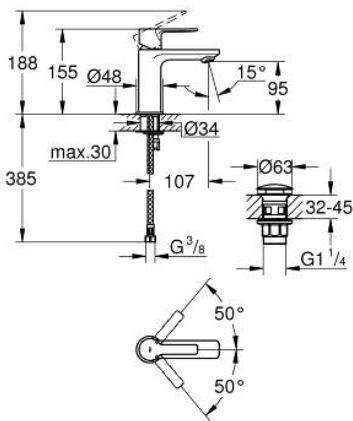

23 791 AL1 LINEARE SINGLE-LEVER BASIN MIXER 1/2"  
XS-SIZE

**PRODUCT DESCRIPTION**

- Colour: brushed hard graphite
- GROHE SilkMove 28 mm ceramic cartridge
- with temperature limiter
- GROHE LongLife finish
- GROHE EcoJoy - less water, perfect flow
- GROHE SpeedClean mousseur 5.7 l/min
- maximum flow rate (at 3 bar): 5 l/min
- SpeedClean mousseur
- GROHE FastFixation Plus installation system

- smooth body with push-open waste set 1 1/4"
- flexible connection hoses

## 23 791 AL1 LINEARE SINGLE-LEVER BASIN MIXER 1/2" XS-SIZE

### SPARE PARTS, March 2019 – now

- 1: Lever (Spare part-nr. 46980AL0)
  - 2: Cap (Spare part-nr. 46581AL0)
  - 3: Fitting ring (Spare part-nr. 07419000)
  - 4: Cartridge (Spare part-nr. 46580000)
  - 5: Mousseur (Spare part-nr. 48159AL0)
  - 6: Shank mounting kit (Spare part-nr. 46645000)
  - 7: Waste set with push-open plug (Spare part-nr. 65807AL0)
  - 8: Mounting wrench (Spare part-nr. 19017000)\*
- \* Optional accessories