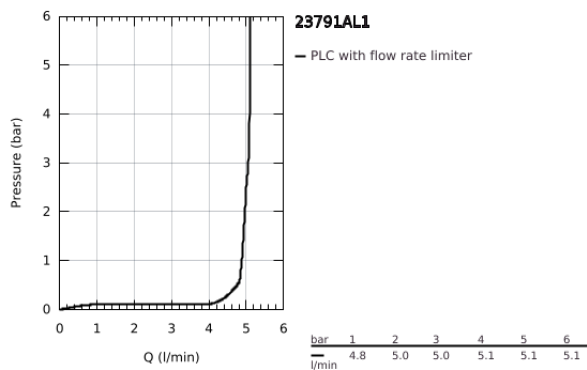

23 791 AL1 LINEARE SINGLE-LEVER BASIN MIXER 1/2"  
XS-SIZE

**PRODUCT DESCRIPTION**

- Colour: brushed hard graphite
- GROHE SilkMove 28 mm ceramic cartridge
- with temperature limiter
- GROHE LongLife finish
- GROHE EcoJoy - less water, perfect flow
- GROHE SpeedClean mousseur 5.7 l/min
- maximum flow rate (at 3 bar): 5 l/min
- SpeedClean mousseur
- GROHE FastFixation Plus installation system

- smooth body with push-open waste set 1 1/4"
- flexible connection hoses

## 23 791 AL1 LINEARE SINGLE-LEVER BASIN MIXER 1/2" XS-SIZE