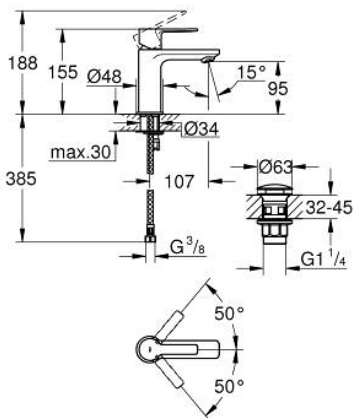

23 791 243 1 **LINEARE SINGLE-LEVER BASIN MIXER 1/2"**
XS-SIZE

PRODUCT DESCRIPTION

- Colour: matte black
- GROHE SilkMove 28 mm ceramic cartridge
- with temperature limiter
- GROHE EcoJoy - less water, perfect flow
- maximum flow rate (at 3 bar): 5 l/min
- SpeedClean mousseur
- GROHE FastFixation Plus installation system
- smooth body with push-open waste set 1 1/4"
- flexible connection hoses

23 791 243 1 **LINEARE SINGLE-LEVER BASIN MIXER 1/2"**
XS-SIZE

SPARE PARTS, May 2024 – now

- 1: lever (Spare part-nr. 469802430)
 - 2: Cap (Spare part-nr. 465812430)
 - 3: Fitting ring (Spare part-nr. 07419000)
 - 4: Cartridge (Spare part-nr. 46580000)
 - 5: Mousseur (Spare part-nr. 481592430)
 - 6: Shank mounting kit (Spare part-nr. 46645000)
 - 7: Waste set with push-open plug (Spare part-nr. 658072430)
 - 8: Mounting wrench (Spare part-nr. 19017000)*
- * Optional accessories