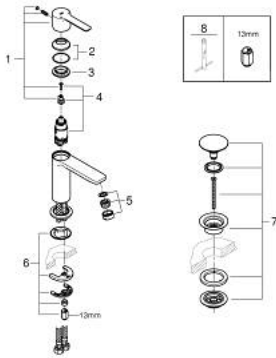

23 791 243 1 **LINEARE SINGLE-LEVER BASIN MIXER 1/2"**
XS-SIZE

PRODUCT DESCRIPTION

- Colour: matte black
- GROHE SilkMove 28 mm ceramic cartridge
- with temperature limiter
- GROHE EcoJoy - less water, perfect flow
- maximum flow rate (at 3 bar): 5 l/min
- SpeedClean mousseur
- GROHE FastFixation Plus installation system
- smooth body with push-open waste set 1 1/4"
- flexible connection hoses

23 791 243 1 **LINEARE SINGLE-LEVER BASIN MIXER 1/2"**
XS-SIZE

SPARE PARTS, May 2024 – now

- 1: lever (Spare part-nr. 469802430)
 - 2: Cap (Spare part-nr. 465812430)
 - 3: Fitting ring (Spare part-nr. 07419000)
 - 4: Cartridge (Spare part-nr. 46580000)
 - 5: Mousseur (Spare part-nr. 481592430)
 - 6: Shank mounting kit (Spare part-nr. 46645000)
 - 7: Waste set with push-open plug (Spare part-nr. 658072430)
 - 8: Mounting wrench (Spare part-nr. 19017000)*
- * Optional accessories