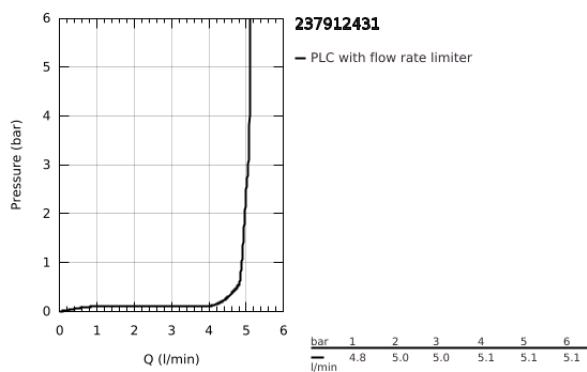

23 791 243 1 **LINEARE SINGLE-LEVER BASIN MIXER 1/2"**
XS-SIZE

PRODUCT DESCRIPTION

- Colour: matte black
- GROHE SilkMove 28 mm ceramic cartridge
- with temperature limiter
- GROHE EcoJoy - less water, perfect flow
- maximum flow rate (at 3 bar): 5 l/min
- SpeedClean mousseur
- GROHE FastFixation Plus installation system
- smooth body with push-open waste set 1 1/4"
- flexible connection hoses

23 791 243 1 **LINEARE SINGLE-LEVER BASIN MIXER 1/2"**
XS-SIZE

SPARE PARTS, May 2024 – now

- 1: lever (Spare part-nr. 469802430)
 - 2: Cap (Spare part-nr. 465812430)
 - 3: Fitting ring (Spare part-nr. 07419000)
 - 4: Cartridge (Spare part-nr. 46580000)
 - 5: Mousseur (Spare part-nr. 481592430)
 - 6: Shank mounting kit (Spare part-nr. 46645000)
 - 7: Waste set with push-open plug (Spare part-nr. 658072430)
 - 8: Mounting wrench (Spare part-nr. 19017000)*
- * Optional accessories