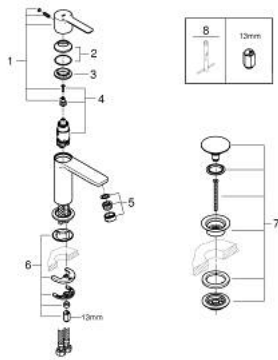

23 791 001 **LINEARE SINGLE-LEVER BASIN MIXER 1/2"**  
**XS-SIZE**

**PRODUCT DESCRIPTION**

- Colour: chrome
- GROHE SilkMove 28 mm ceramic cartridge
- with temperature limiter
- GROHE LongLife finish
- GROHE EcoJoy - less water, perfect flow
- maximum flow rate (at 3 bar): 5 l/min
- SpeedClean mousseur
- GROHE FastFixation Plus installation system
- smooth body with push-open waste set 1 1/4"
- flexible connection hoses

## 23 791 001 LINEARE SINGLE-LEVER BASIN MIXER 1/2" XS-SIZE

### SPARE PARTS, July 2016 – now

- 1: Lever (Spare part-nr. 46980000)
  - 2: Cap (Spare part-nr. 46581000)
  - 3: Fitting ring (Spare part-nr. 07419000)
  - 4: Cartridge (Spare part-nr. 46580000)
  - 5: Mousseur (Spare part-nr. 48159000)
  - 6: Shank mounting kit (Spare part-nr. 46645000)
  - 7: Waste set with push-open plug (Spare part-nr. 65807000)
  - 7.1: Nipple (Spare part-nr. 45986000)
  - 8: Mounting wrench (Spare part-nr. 19017000)\*
- \* Optional accessories