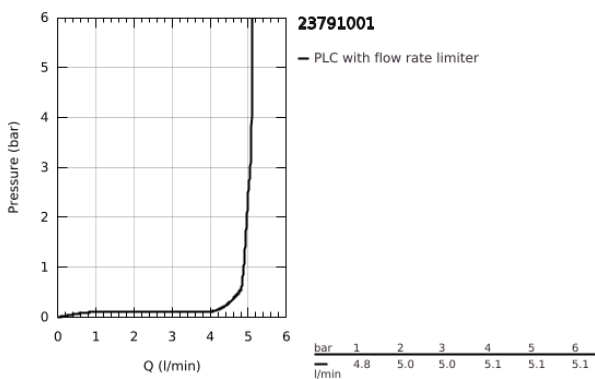

23 791 001 **LINEARE SINGLE-LEVER BASIN MIXER 1/2"**  
**XS-SIZE**

**PRODUCT DESCRIPTION**

- Colour: chrome
- GROHE SilkMove 28 mm ceramic cartridge
- with temperature limiter
- GROHE LongLife finish
- GROHE EcoJoy - less water, perfect flow
- maximum flow rate (at 3 bar): 5 l/min
- SpeedClean mousseur
- GROHE FastFixation Plus installation system
- smooth body with push-open waste set 1 1/4"
- flexible connection hoses

## 23 791 001 LINEARE SINGLE-LEVER BASIN MIXER 1/2" XS-SIZE