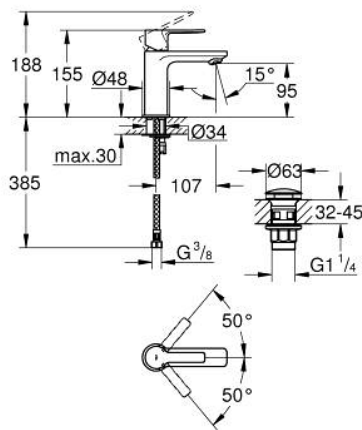

23 791 001 **LINEARE SINGLE-LEVER BASIN MIXER 1/2"**
XS-SIZE

PRODUCT DESCRIPTION

- Colour: chrome
- GROHE SilkMove 28 mm ceramic cartridge
- with temperature limiter
- GROHE LongLife finish
- AquaCalibrator
- maximum flow rate (at 3 bar): 5 l/min
- SpeedClean mousseur
- FastFixation Plus installation system
- smooth body with push-open waste set 1 1/4"
- flexible connection hoses

23 791 001 LINEARE SINGLE-LEVER BASIN MIXER 1/2"
XS-SIZE

SPARE PARTS, July 2016 – now

- 1: Lever (Spare part-nr. 46980000)
 - 2: Cap (Spare part-nr. 46581000)
 - 3: Fitting ring (Spare part-nr. 07419000)
 - 4: Cartridge (Spare part-nr. 46580000)
 - 5: Mousseur (Spare part-nr. 48159000)
 - 6: Shank mounting kit (Spare part-nr. 46645000)
 - 7: Waste set with push-open plug (Spare part-nr. 65807000)
 - 7.1: Nipple (Spare part-nr. 45986000)
 - 8: Mounting wrench (Spare part-nr. 19017000)*
- * Optional accessories