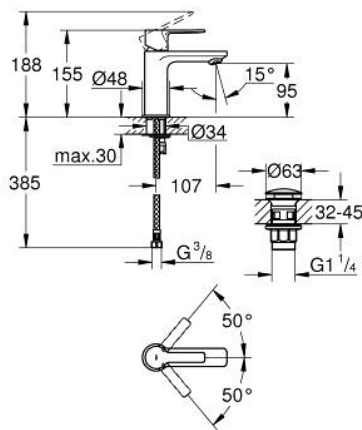

23 791 001 **LINEARE SINGLE-LEVER BASIN MIXER 1/2"**  
**XS-SIZE**

**PRODUCT DESCRIPTION**

- Colour: chrome
- GROHE SilkMove 28 mm ceramic cartridge
- with temperature limiter
- GROHE LongLife finish
- GROHE EcoJoy - less water, perfect flow
- maximum flow rate (at 3 bar): 5 l/min
- SpeedClean mousseur
- GROHE FastFixation Plus installation system
- smooth body with push-open waste set 1 1/4"
- flexible connection hoses

## 23 791 001 LINEARE SINGLE-LEVER BASIN MIXER 1/2" XS-SIZE

### SPARE PARTS, July 2016 – now

- 1: Lever (Spare part-nr. 46980000)
  - 2: Cap (Spare part-nr. 46581000)
  - 3: Fitting ring (Spare part-nr. 07419000)
  - 4: Cartridge (Spare part-nr. 46580000)
  - 5: Mousseur (Spare part-nr. 48159000)
  - 6: Shank mounting kit (Spare part-nr. 46645000)
  - 7: Waste set with push-open plug (Spare part-nr. 65807000)
  - 7.1: Nipple (Spare part-nr. 45986000)
  - 8: Mounting wrench (Spare part-nr. 19017000)\*
- \* Optional accessories