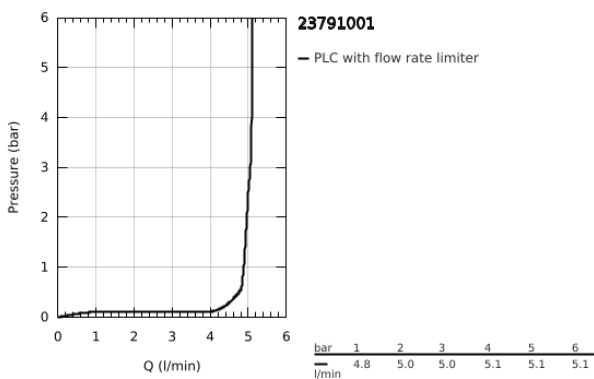

23 791 001 **LINEARE SINGLE-LEVER BASIN MIXER 1/2"**
XS-SIZE

PRODUCT DESCRIPTION

- Colour: chrome
- GROHE SilkMove 28 mm ceramic cartridge
- with temperature limiter
- GROHE LongLife finish
- AquaCalibrator
- maximum flow rate (at 3 bar): 5 l/min
- SpeedClean mousseur
- FastFixation Plus installation system
- smooth body with push-open waste set 1 1/4"
- flexible connection hoses

23 791 001 LINEARE SINGLE-LEVER BASIN MIXER 1/2"
XS-SIZE

SPARE PARTS, July 2016 – now

- 1: Lever (Spare part-nr. 46980000)
 - 2: Cap (Spare part-nr. 46581000)
 - 3: Fitting ring (Spare part-nr. 07419000)
 - 4: Cartridge (Spare part-nr. 46580000)
 - 5: Mousseur (Spare part-nr. 48159000)
 - 6: Shank mounting kit (Spare part-nr. 46645000)
 - 7: Waste set with push-open plug (Spare part-nr. 65807000)
 - 7.1: Nipple (Spare part-nr. 45986000)
 - 8: Mounting wrench (Spare part-nr. 19017000)*
- * Optional accessories