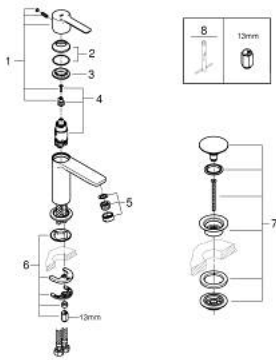

23 791 001 **LINEARE SINGLE-LEVER BASIN MIXER 1/2"**
XS-SIZE

PRODUCT DESCRIPTION

- Colour: chrome
- GROHE SilkMove 28 mm ceramic cartridge
- with temperature limiter
- GROHE LongLife finish
- AquaCalibrator
- maximum flow rate (at 3 bar): 5 l/min
- SpeedClean mousseur
- FastFixation Plus installation system
- smooth body with push-open waste set 1 1/4"
- flexible connection hoses

23 791 001 LINEARE SINGLE-LEVER BASIN MIXER 1/2"
XS-SIZE

SPARE PARTS, July 2016 – now

- 1: Lever (Spare part-nr. 46980000)
 - 2: Cap (Spare part-nr. 46581000)
 - 3: Fitting ring (Spare part-nr. 07419000)
 - 4: Cartridge (Spare part-nr. 46580000)
 - 5: Mousseur (Spare part-nr. 48159000)
 - 6: Shank mounting kit (Spare part-nr. 46645000)
 - 7: Waste set with push-open plug (Spare part-nr. 65807000)
 - 7.1: Nipple (Spare part-nr. 45986000)
 - 8: Mounting wrench (Spare part-nr. 19017000)*
- * Optional accessories