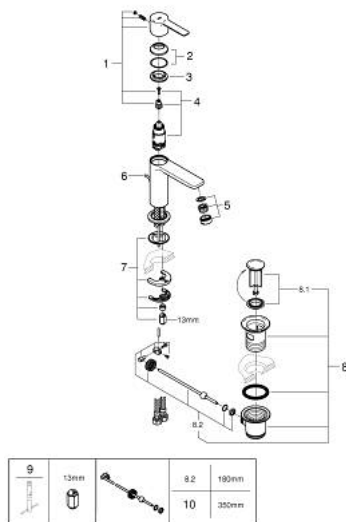

23 790 243 1 LINEARE SINGLE-LEVER BASIN MIXER 1/2"
XS-SIZE

PRODUCT DESCRIPTION

- Colour: matte black
- GROHE SilkMove 28 mm ceramic cartridge
- EcoMode - cold water flow in mid-lever position saves energy
- with temperature limiter
- GROHE EcoJoy - less water, perfect flow
- maximum flow rate (at 3 bar): 5 l/min
- SpeedClean mousseur
- GROHE FastFixation Plus installation system
- pop-up waste set 1 1/4"
- flexible connection hoses

23 790 243 1 **LINEARE SINGLE-LEVER BASIN MIXER 1/2"**
XS-SIZE

SPARE PARTS, May 2024 – now

- 1: Lever (Spare part-nr. 469812430)
- 2: Cap (Spare part-nr. 465812430)
- 3: Fitting ring (Spare part-nr. 07419000)
- 4: Cartridge (Spare part-nr. 46580000)
- 5: Mousseur (Spare part-nr. 481592430)
- 6: lift rod (Spare part-nr. 46739KU0)
- 7: Shank mounting kit (Spare part-nr. 46645000)
- 8: Waste set 1 1/4" (Spare part-nr. 289102430)
- 8.1: Plug (Spare part-nr. 071822430)
- 8.2: Eccentric rod (Spare part-nr. 07052000)
- 9: Mounting wrench (Spare part-nr. 19017000)*
- 10: Eccentric rod (Spare part-nr. 07341000)*