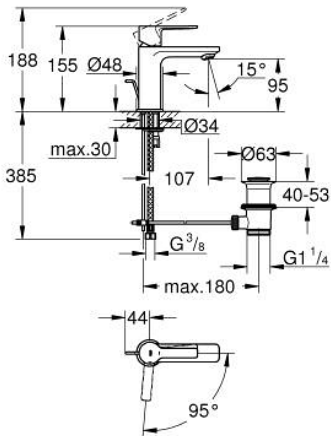

23 790 243 1 LINEARE SINGLE-LEVER BASIN MIXER 1/2"
XS-SIZE

PRODUCT DESCRIPTION

- Colour: matte black
- GROHE SilkMove 28 mm ceramic cartridge
- EcoMode - cold water flow in mid-lever position saves energy
- with temperature limiter
- GROHE EcoJoy - less water, perfect flow
- maximum flow rate (at 3 bar): 5 l/min
- SpeedClean mousseur
- GROHE FastFixation Plus installation system
- pop-up waste set 1 1/4"
- flexible connection hoses

23 790 243 1 **LINEARE SINGLE-LEVER BASIN MIXER 1/2"**
XS-SIZE

SPARE PARTS, May 2024 – now

- 1: Lever (Spare part-nr. 469812430)
- 2: Cap (Spare part-nr. 465812430)
- 3: Fitting ring (Spare part-nr. 07419000)
- 4: Cartridge (Spare part-nr. 46580000)
- 5: Mousseur (Spare part-nr. 481592430)
- 6: lift rod (Spare part-nr. 46739KU0)
- 7: Shank mounting kit (Spare part-nr. 46645000)
- 8: Waste set 1 1/4" (Spare part-nr. 289102430)
- 8.1: Plug (Spare part-nr. 071822430)
- 8.2: Eccentric rod (Spare part-nr. 07052000)
- 9: Mounting wrench (Spare part-nr. 19017000)*
- 10: Eccentric rod (Spare part-nr. 07341000)*