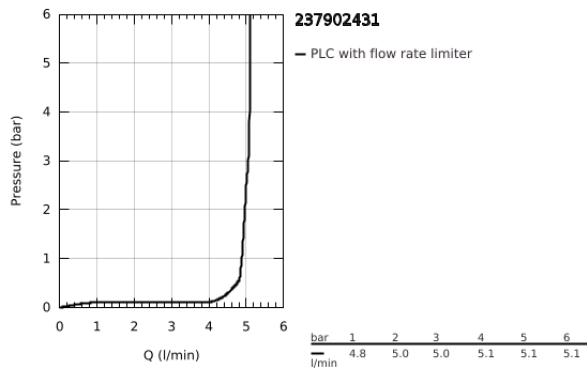

23 790 243 1 LINEARE SINGLE-LEVER BASIN MIXER 1/2"
XS-SIZE

PRODUCT DESCRIPTION

- Colour: matte black
- GROHE SilkMove 28 mm ceramic cartridge
- EcoMode - cold water flow in mid-lever position saves energy
- with temperature limiter
- GROHE EcoJoy - less water, perfect flow
- maximum flow rate (at 3 bar): 5 l/min
- SpeedClean mousseur
- GROHE FastFixation Plus installation system
- pop-up waste set 1 1/4"
- flexible connection hoses

23 790 243 1 **LINEARE SINGLE-LEVER BASIN MIXER 1/2"**
XS-SIZE

SPARE PARTS, May 2024 – now

- 1: Lever (Spare part-nr. 469812430)
- 2: Cap (Spare part-nr. 465812430)
- 3: Fitting ring (Spare part-nr. 07419000)
- 4: Cartridge (Spare part-nr. 46580000)
- 5: Mousseur (Spare part-nr. 481592430)
- 6: lift rod (Spare part-nr. 46739KU0)
- 7: Shank mounting kit (Spare part-nr. 46645000)
- 8: Waste set 1 1/4" (Spare part-nr. 289102430)
- 8.1: Plug (Spare part-nr. 071822430)
- 8.2: Eccentric rod (Spare part-nr. 07052000)
- 9: Mounting wrench (Spare part-nr. 19017000)*
- 10: Eccentric rod (Spare part-nr. 07341000)*