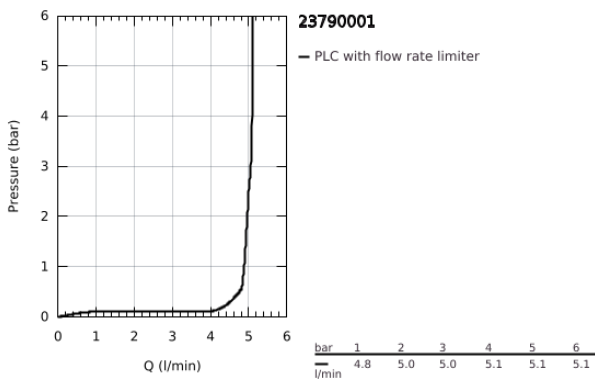

23 790 001 LINEARE SINGLE-LEVER BASIN MIXER 1/2"
XS-SIZE

PRODUCT DESCRIPTION

- Colour: chrome
- GROHE SilkMove 28 mm ceramic cartridge
- EcoMode - cold water flow in mid-lever position saves energy
- with temperature limiter
- GROHE LongLife finish
- GROHE EcoJoy - less water, perfect flow
- maximum flow rate (at 3 bar): 5 l/min
- SpeedClean mousseur
- GROHE FastFixation Plus installation system

- pop-up waste set 1 1/4"
- flexible connection hoses

23 790 001 LINEARE SINGLE-LEVER BASIN MIXER 1/2" XS-SIZE

SPARE PARTS, July 2016 – now

- 1: Lever (Spare part-nr. 46981000)
- 2: Cap (Spare part-nr. 46581000)
- 3: Fitting ring (Spare part-nr. 07419000)
- 4: Cartridge (Spare part-nr. 46580000)
- 5: Mousseur (Spare part-nr. 48159000)
- 6: Pop-up rod (Spare part-nr. 46739000)
- 7: Shank mounting kit (Spare part-nr. 46645000)
- 8: Waste set 1 1/4" (Spare part-nr. 28910000)
- 8.1: Plug (Spare part-nr. 07182000)
- 8.2: Eccentric rod (Spare part-nr. 07052000)
- 9: Mounting wrench (Spare part-nr. 19017000)*
- 10: Eccentric rod (Spare part-nr. 07341000)*