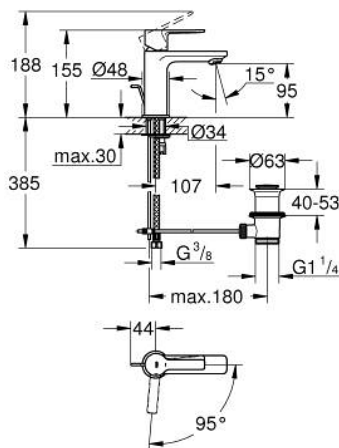

23 790 001 LINEARE SINGLE-LEVER BASIN MIXER 1/2"
XS-SIZE

PRODUCT DESCRIPTION

- Colour: chrome
- GROHE SilkMove 28 mm ceramic cartridge
- EcoMode - cold water flow in mid-lever position saves energy
- with temperature limiter
- GROHE LongLife finish
- GROHE EcoJoy - less water, perfect flow
- maximum flow rate (at 3 bar): 5 l/min
- SpeedClean mousseur
- GROHE FastFixation Plus installation system

- pop-up waste set 1 1/4"
- flexible connection hoses

23 790 001 LINEARE SINGLE-LEVER BASIN MIXER 1/2" XS-SIZE

SPARE PARTS, July 2016 – now

- 1: Lever (Spare part-nr. 46981000)
- 2: Cap (Spare part-nr. 46581000)
- 3: Fitting ring (Spare part-nr. 07419000)
- 4: Cartridge (Spare part-nr. 46580000)
- 5: Mousseur (Spare part-nr. 48159000)
- 6: Pop-up rod (Spare part-nr. 46739000)
- 7: Shank mounting kit (Spare part-nr. 46645000)
- 8: Waste set 1 1/4" (Spare part-nr. 28910000)
- 8.1: Plug (Spare part-nr. 07182000)
- 8.2: Eccentric rod (Spare part-nr. 07052000)
- 9: Mounting wrench (Spare part-nr. 19017000)*
- 10: Eccentric rod (Spare part-nr. 07341000)*