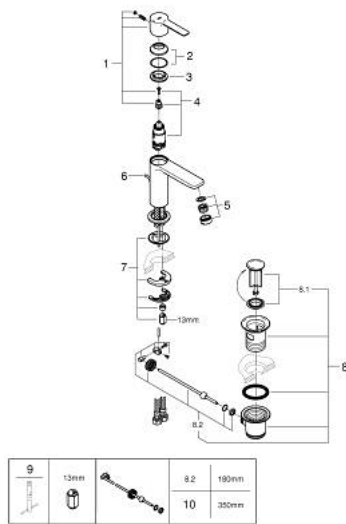

23 790 001 LINEARE SINGLE-LEVER BASIN MIXER 1/2"
XS-SIZE

PRODUCT DESCRIPTION

- Colour: chrome
- GROHE SilkMove 28 mm ceramic cartridge
- EcoMode - cold water flow in mid-lever position saves energy
- with temperature limiter
- GROHE LongLife finish
- GROHE EcoJoy - less water, perfect flow
- maximum flow rate (at 3 bar): 5 l/min
- SpeedClean mousseur
- GROHE FastFixation Plus installation system

- pop-up waste set 1 1/4"
- flexible connection hoses

23 790 001 LINEARE SINGLE-LEVER BASIN MIXER 1/2" XS-SIZE

SPARE PARTS, July 2016 – now

- 1: Lever (Spare part-nr. 46981000)
- 2: Cap (Spare part-nr. 46581000)
- 3: Fitting ring (Spare part-nr. 07419000)
- 4: Cartridge (Spare part-nr. 46580000)
- 5: Mousseur (Spare part-nr. 48159000)
- 6: Pop-up rod (Spare part-nr. 46739000)
- 7: Shank mounting kit (Spare part-nr. 46645000)
- 8: Waste set 1 1/4" (Spare part-nr. 28910000)
- 8.1: Plug (Spare part-nr. 07182000)
- 8.2: Eccentric rod (Spare part-nr. 07052000)
- 9: Mounting wrench (Spare part-nr. 19017000)*
- 10: Eccentric rod (Spare part-nr. 07341000)*