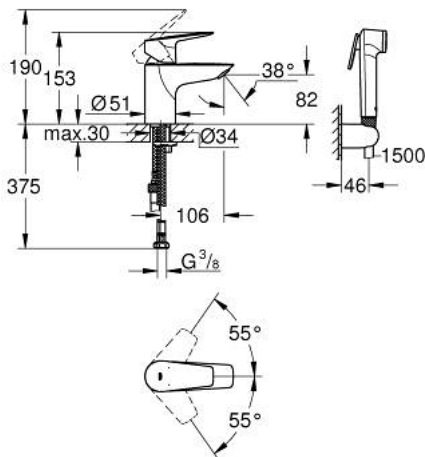

23 773 001 **START EDGE SINGLE-LEVER BASIN MIXER 1/2"**
S-SIZE

PRODUCT DESCRIPTION

- Colour: chrome
- GROHE SmoothControl 35 mm ceramic cartridge
- with temperature limiter
- GROHE LongLife finish
- GROHE EcoJoy mousseur 5.7 l/min
- rapid installation system
- smooth body
- flexible connection hoses
- with shower set consisting of

- hand shower with integrated diverter
- wall shower holder
- shower hose
- GROHE QuickTool included

23 773 001 **START EDGE SINGLE-LEVER BASIN MIXER 1/2"**
S-SIZE

SPARE PARTS, September 2018 – October 2020

- 1: Cap (Spare part-nr. 46492000)
- 2: Screw coupling (Spare part-nr. 46460000)
- 3: Cartridge (Spare part-nr. 46374000)
- 4: Flow restrictor

(Spare part-nr. 1354730000)

- 5: Shank mounting kit (Spare part-nr. 46671000)
- 6: Non-return valve (Spare part-nr. 08565000)
- 7: Socket Spanner (Spare part-nr. 19332000)*
- 8: Mounting wrench (Spare part-nr. 19017000)*