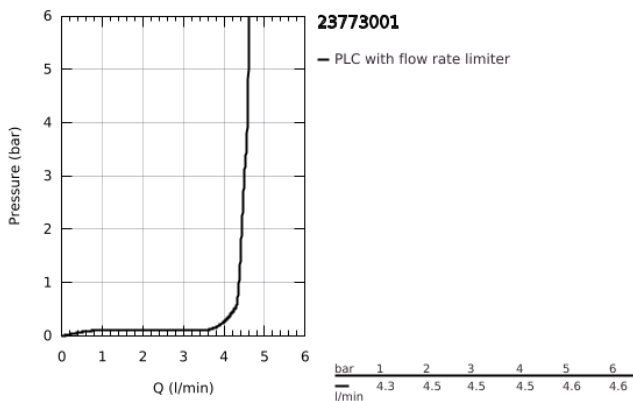

23 773 001 **START EDGE SINGLE-LEVER BASIN MIXER 1/2"**
S-SIZE

PRODUCT DESCRIPTION

- Colour: chrome
- GROHE SmoothControl 35 mm ceramic cartridge
- with temperature limiter
- GROHE LongLife finish
- GROHE EcoJoy mousseur 5.7 l/min
- rapid installation system
- smooth body
- flexible connection hoses
- with shower set consisting of

- hand shower with integrated diverter
- wall shower holder
- shower hose
- GROHE QuickTool included

23 773 001 **START EDGE SINGLE-LEVER BASIN MIXER 1/2"**
S-SIZE

SPARE PARTS, September 2018 – October 2020