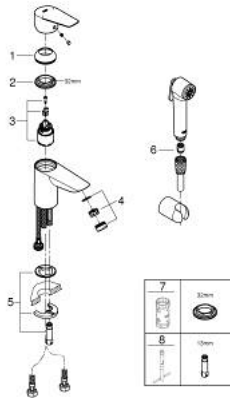

23 773 001 **START EDGE SINGLE-LEVER BASIN MIXER 1/2"**
S-SIZE

PRODUCT DESCRIPTION

- Colour: chrome
- GROHE SmoothControl 35 mm ceramic cartridge
- with temperature limiter
- GROHE LongLife finish
- GROHE EcoJoy mousseur 5.7 l/min
- rapid installation system
- smooth body
- flexible connection hoses
- with shower set consisting of

- hand shower with integrated diverter
- wall shower holder
- shower hose
- GROHE QuickTool included

23 773 001 **START EDGE SINGLE-LEVER BASIN MIXER 1/2"**
S-SIZE

SPARE PARTS, September 2018 – October 2020

- 1: Cap (Spare part-nr. 46492000)
- 2: Screw coupling (Spare part-nr. 46460000)
- 3: Cartridge (Spare part-nr. 46374000)
- 4: Flow restrictor

(Spare part-nr. 1354730000)

- 5: Shank mounting kit (Spare part-nr. 46671000)
- 6: Non-return valve (Spare part-nr. 08565000)
- 7: Socket Spanner (Spare part-nr. 19332000)*
- 8: Mounting wrench (Spare part-nr. 19017000)*