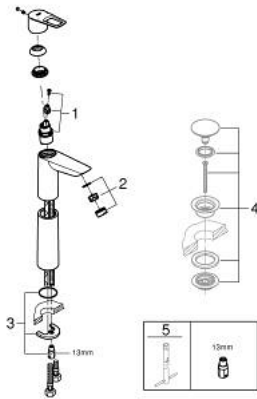

23 764 001 **BAULOOP SINGLE-LEVER BASIN MIXER 1/2"**
XL-SIZE

PRODUCT DESCRIPTION

- Colour: chrome
- for free-standing basins
- GROHE SmoothControl 28 mm ceramic cartridge
- with temperature limiter
- GROHE LongLife finish
- Protected Water Ways no contact of water with lead or nickel inside the tap
- GROHE EcoJoy - less water, perfect flow
- maximum flow rate (at 3 bar): 5 l/min
- rapid installation system
- smooth body
- flexible connection hoses

23 764 001 **BAULOOK SINGLE-LEVER BASIN MIXER 1/2"**
XL-SIZE

SPARE PARTS, September 2018 – now

- 1: Cartridge (Spare part-nr. 48518000)
 - 2: Flow straightener (Spare part-nr. 46837000)
 - 3: Shank mounting kit (Spare part-nr. 46249000)
 - 4: Waste set with push-open plug (Spare part-nr. 65807000)*
 - 5: Mounting wrench (Spare part-nr. 19017000)*
- * Optional accessories