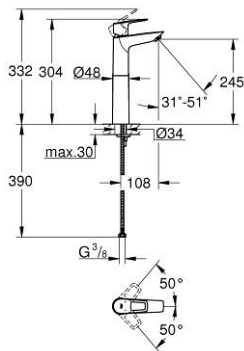

23 764 001 **BAULOOP SINGLE-LEVER BASIN MIXER 1/2"**
XL-SIZE

PRODUCT DESCRIPTION

- Colour: chrome
- for free-standing basins
- GROHE SmoothControl 28 mm ceramic cartridge
- with temperature limiter
- GROHE LongLife finish
- Protected Water Ways no contact of water with lead or nickel inside the tap
- GROHE EcoJoy - less water, perfect flow
- maximum flow rate (at 3 bar): 5 l/min
- rapid installation system
- smooth body
- flexible connection hoses

23 764 001 **BAULOOK SINGLE-LEVER BASIN MIXER 1/2"**
XL-SIZE

SPARE PARTS, September 2018 – now

- 1: Cartridge (Spare part-nr. 48518000)
 - 2: Flow straightener (Spare part-nr. 46837000)
 - 3: Shank mounting kit (Spare part-nr. 46249000)
 - 4: Waste set with push-open plug (Spare part-nr. 65807000)*
 - 5: Mounting wrench (Spare part-nr. 19017000)*
- * Optional accessories