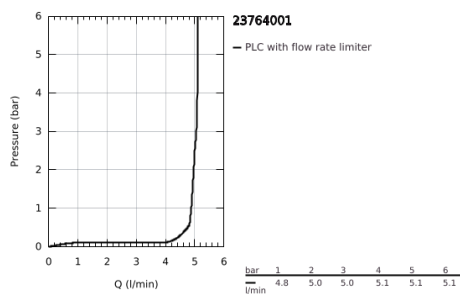

23 764 001 **BAULOOP SINGLE-LEVER BASIN MIXER 1/2"**
XL-SIZE

PRODUCT DESCRIPTION

- Colour: chrome
- for free-standing basins
- GROHE SmoothControl 28 mm ceramic cartridge
- with temperature limiter
- GROHE LongLife finish
- Protected Water Ways no contact of water with lead or nickel inside the tap
- GROHE EcoJoy - less water, perfect flow
- maximum flow rate (at 3 bar): 5 l/min
- rapid installation system
- smooth body
- flexible connection hoses

23 764 001 **BAULOOK SINGLE-LEVER BASIN MIXER 1/2"**
XL-SIZE

SPARE PARTS, September 2018 – now

- 1: Cartridge (Spare part-nr. 48518000)
 - 2: Flow straightener (Spare part-nr. 46837000)
 - 3: Shank mounting kit (Spare part-nr. 46249000)
 - 4: Waste set with push-open plug (Spare part-nr. 65807000)*
 - 5: Mounting wrench (Spare part-nr. 19017000)*
- * Optional accessories