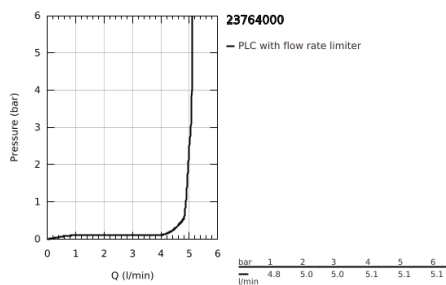

23 764 000 BAULOOP SINGLE-LEVER BASIN MIXER 1/2" XL-SIZE

PRODUCT DESCRIPTION

- Colour: chrome
- for free-standing basins
- GROHE SmoothControl 28 mm ceramic cartridge
- GROHE LongLife finish
- GROHE EcoJoy - less water, perfect flow
- maximum flow rate (at 3 bar): 5 l/min
- rapid installation system
- smooth body
- flexible connection hoses

23 764 000 **BAULOOP SINGLE-LEVER BASIN MIXER 1/2"**
XL-SIZE

SPARE PARTS, May 2016 – now

- 1: Lever (Spare part-nr. 46695000)
- 2: Fitting ring (Spare part-nr. 46715000)
- 3: Cartridge (Spare part-nr. 46580000)
- 4: Mousseur (Spare part-nr. 48159000)
- 5: Shank mounting kit (Spare part-nr. 46249000)
- 6: Mounting wrench (Spare part-nr. 19017000)*