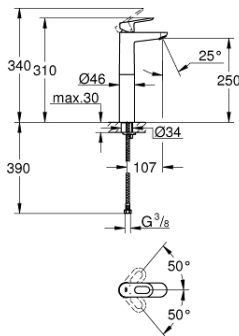

23 764 000 BAULOOP SINGLE-LEVER BASIN MIXER 1/2" XL-SIZE

PRODUCT DESCRIPTION

- Colour: chrome
- for free-standing basins
- GROHE SmoothControl 28 mm ceramic cartridge
- GROHE LongLife finish
- GROHE EcoJoy - less water, perfect flow
- maximum flow rate (at 3 bar): 5 l/min
- rapid installation system
- smooth body
- flexible connection hoses

23 764 000 **BAULOOP SINGLE-LEVER BASIN MIXER 1/2"**
XL-SIZE

SPARE PARTS, May 2016 – now

- 1: Lever (Spare part-nr. 46695000)
- 2: Fitting ring (Spare part-nr. 46715000)
- 3: Cartridge (Spare part-nr. 46580000)
- 4: Mousseur (Spare part-nr. 48159000)
- 5: Shank mounting kit (Spare part-nr. 46249000)
- 6: Mounting wrench (Spare part-nr. 19017000)*