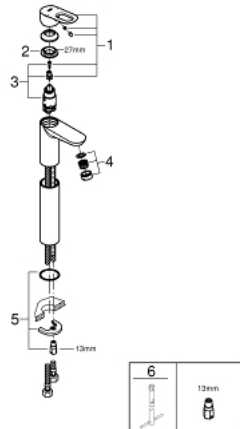

23 764 000 BAULOOP SINGLE-LEVER BASIN MIXER 1/2" XL-SIZE

PRODUCT DESCRIPTION

- Colour: chrome
- for free-standing basins
- GROHE SmoothControl 28 mm ceramic cartridge
- GROHE LongLife finish
- GROHE EcoJoy - less water, perfect flow
- maximum flow rate (at 3 bar): 5 l/min
- rapid installation system
- smooth body
- flexible connection hoses

23 764 000 **BAULOOP SINGLE-LEVER BASIN MIXER 1/2"**
XL-SIZE

SPARE PARTS, May 2016 – now

- 1: Lever (Spare part-nr. 46695000)
- 2: Fitting ring (Spare part-nr. 46715000)
- 3: Cartridge (Spare part-nr. 46580000)
- 4: Mousseur (Spare part-nr. 48159000)
- 5: Shank mounting kit (Spare part-nr. 46249000)
- 6: Mounting wrench (Spare part-nr. 19017000)*