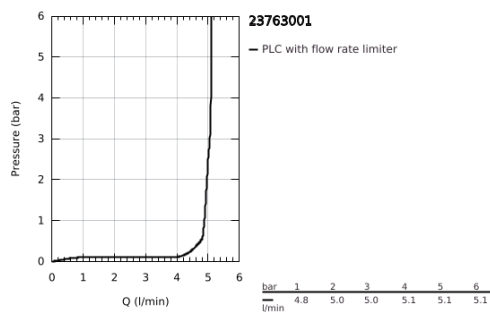

23 763 001 **BAULOOP SINGLE-LEVER BASIN MIXER 1/2"**
L-SIZE

PRODUCT DESCRIPTION

- Colour: chrome
- GROHE SmoothControl 28 mm ceramic cartridge
- with temperature limiter
- GROHE LongLife finish
- GROHE EcoJoy - less water, perfect flow
- maximum flow rate (at 3 bar): 5 l/min
- rapid installation system
- swivel tubular spout
- plastic pop-up waste set 1 1/4"
- flexible connection hoses

23 763 001 **BAULOOP SINGLE-LEVER BASIN MIXER 1/2"**
L-SIZE

SPARE PARTS, September 2018 – now

- 1: Cap (Spare part-nr. 46581000)
- 2: Fitting ring (Spare part-nr. 46715000)
- 3: Cartridge (Spare part-nr. 46580000)
- 4: Mousseur (Spare part-nr. 13935000)
- 5: Safety ring (Spare part-nr. 4825700M)
- 6: Pop-up rod (Spare part-nr. 46739000)
- 7: Shank mounting kit (Spare part-nr. 46249000)
- 8: Waste set 1 1/4" (Spare part-nr. 28910000)
- 8.1: Plug (Spare part-nr. 07182000)
- 8.2: Eccentric rod (Spare part-nr. 07052000)
- 9: Eccentric rod (Spare part-nr. 07341000)*
- 10: Mounting wrench (Spare part-nr. 19017000)*