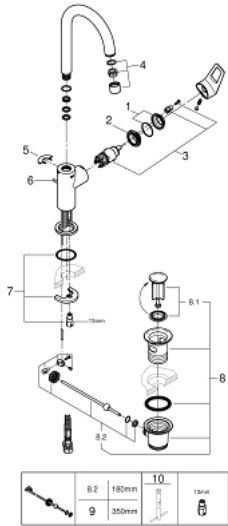

23 763 001 **BAULOOP SINGLE-LEVER BASIN MIXER 1/2"**
L-SIZE

PRODUCT DESCRIPTION

- Colour: chrome
- GROHE SmoothControl 28 mm ceramic cartridge
- with temperature limiter
- GROHE LongLife finish
- GROHE EcoJoy - less water, perfect flow
- maximum flow rate (at 3 bar): 5 l/min
- rapid installation system
- swivel tubular spout
- plastic pop-up waste set 1 1/4"
- flexible connection hoses

23 763 001 **BAULOOP SINGLE-LEVER BASIN MIXER 1/2"**
L-SIZE

SPARE PARTS, September 2018 – now

- 1: Cap (Spare part-nr. 46581000)
- 2: Fitting ring (Spare part-nr. 46715000)
- 3: Cartridge (Spare part-nr. 46580000)
- 4: Mousseur (Spare part-nr. 13935000)
- 5: Safety ring (Spare part-nr. 4825700M)
- 6: Pop-up rod (Spare part-nr. 46739000)
- 7: Shank mounting kit (Spare part-nr. 46249000)
- 8: Waste set 1 1/4" (Spare part-nr. 28910000)
- 8.1: Plug (Spare part-nr. 07182000)
- 8.2: Eccentric rod (Spare part-nr. 07052000)
- 9: Eccentric rod (Spare part-nr. 07341000)*
- 10: Mounting wrench (Spare part-nr. 19017000)*