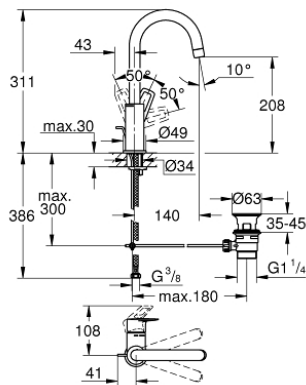

23 763 001 **BAULOOP SINGLE-LEVER BASIN MIXER 1/2"**
L-SIZE

PRODUCT DESCRIPTION

- Colour: chrome
- GROHE SmoothControl 28 mm ceramic cartridge
- with temperature limiter
- GROHE LongLife finish
- GROHE EcoJoy - less water, perfect flow
- maximum flow rate (at 3 bar): 5 l/min
- rapid installation system
- swivel tubular spout
- plastic pop-up waste set 1 1/4"
- flexible connection hoses

23 763 001 **BAULOOP SINGLE-LEVER BASIN MIXER 1/2"**
L-SIZE

SPARE PARTS, September 2018 – now

- 1: Cap (Spare part-nr. 46581000)
- 2: Fitting ring (Spare part-nr. 46715000)
- 3: Cartridge (Spare part-nr. 46580000)
- 4: Mousseur (Spare part-nr. 13935000)
- 5: Safety ring (Spare part-nr. 4825700M)
- 6: Pop-up rod (Spare part-nr. 46739000)
- 7: Shank mounting kit (Spare part-nr. 46249000)
- 8: Waste set 1 1/4" (Spare part-nr. 28910000)
- 8.1: Plug (Spare part-nr. 07182000)
- 8.2: Eccentric rod (Spare part-nr. 07052000)
- 9: Eccentric rod (Spare part-nr. 07341000)*
- 10: Mounting wrench (Spare part-nr. 19017000)*