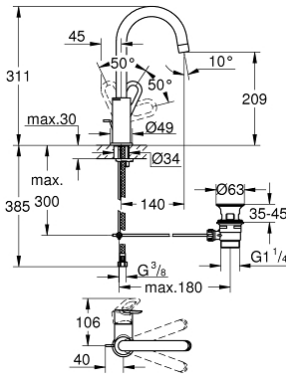

23 763 000 **BAULOOP SINGLE-LEVER BASIN MIXER 1/2"**
L-SIZE

PRODUCT DESCRIPTION

- Colour: chrome
- GROHE SmoothControl 28 mm ceramic cartridge
- GROHE LongLife finish
- GROHE EcoJoy - less water, perfect flow
- maximum flow rate (at 3 bar): 5 l/min
- rapid installation system
- swivel tubular spout
- plastic pop-up waste set 1 1/4"
- flexible connection hoses

23 763 000 **BAULOOP SINGLE-LEVER BASIN MIXER 1/2"**
L-SIZE

SPARE PARTS, October 2018 – now

- 1: Lever (Spare part-nr. 46779000)
- 2: Cap (Spare part-nr. 46581000)
- 3: Fitting ring (Spare part-nr. 46715000)
- 4: Cartridge (Spare part-nr. 46580000)
- 5: Mousseur (Spare part-nr. 13935000)
- 6: Safety ring (Spare part-nr. 4825700M)
- 7: Pop-up rod (Spare part-nr. 46739000)
- 8: Shank mounting kit (Spare part-nr. 46249000)
- 9: Waste set 1 1/4" (Spare part-nr. 28910000)
- 9.1: Plug (Spare part-nr. 07182000)
- 9.2: Eccentric rod (Spare part-nr. 07052000)
- 10: Eccentric rod (Spare part-nr. 07341000)*
- 11: Mounting wrench (Spare part-nr. 19017000)*