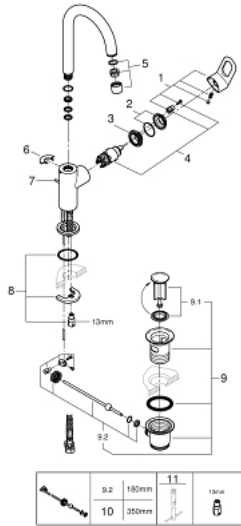

23 763 000 **BAULOOP SINGLE-LEVER BASIN MIXER 1/2"**
L-SIZE

PRODUCT DESCRIPTION

- Colour: chrome
- GROHE SmoothControl 28 mm ceramic cartridge
- GROHE LongLife finish
- GROHE EcoJoy - less water, perfect flow
- maximum flow rate (at 3 bar): 5 l/min
- rapid installation system
- swivel tubular spout
- plastic pop-up waste set 1 1/4"
- flexible connection hoses

23 763 000 **BAULOOP SINGLE-LEVER BASIN MIXER 1/2"**
L-SIZE

SPARE PARTS, October 2018 – now

- 1: Lever (Spare part-nr. 46779000)
- 2: Cap (Spare part-nr. 46581000)
- 3: Fitting ring (Spare part-nr. 46715000)
- 4: Cartridge (Spare part-nr. 46580000)
- 5: Mousseur (Spare part-nr. 13935000)
- 6: Safety ring (Spare part-nr. 4825700M)
- 7: Pop-up rod (Spare part-nr. 46739000)
- 8: Shank mounting kit (Spare part-nr. 46249000)
- 9: Waste set 1 1/4" (Spare part-nr. 28910000)
- 9.1: Plug (Spare part-nr. 07182000)
- 9.2: Eccentric rod (Spare part-nr. 07052000)
- 10: Eccentric rod (Spare part-nr. 07341000)*
- 11: Mounting wrench (Spare part-nr. 19017000)*