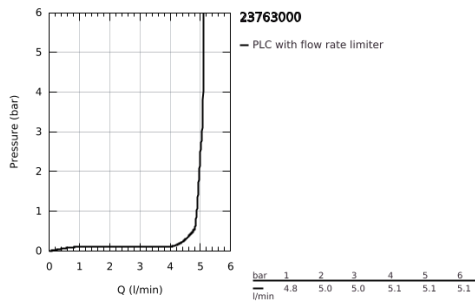

23 763 000 **BAULOOP SINGLE-LEVER BASIN MIXER 1/2"**
L-SIZE

PRODUCT DESCRIPTION

- Colour: chrome
- GROHE SmoothControl 28 mm ceramic cartridge
- GROHE LongLife finish
- GROHE EcoJoy - less water, perfect flow
- maximum flow rate (at 3 bar): 5 l/min
- rapid installation system
- swivel tubular spout
- plastic pop-up waste set 1 1/4"
- flexible connection hoses

23 763 000 **BAULOOP SINGLE-LEVER BASIN MIXER 1/2"**
L-SIZE

SPARE PARTS, October 2018 – now

- 1: Lever (Spare part-nr. 46779000)
- 2: Cap (Spare part-nr. 46581000)
- 3: Fitting ring (Spare part-nr. 46715000)
- 4: Cartridge (Spare part-nr. 46580000)
- 5: Mousseur (Spare part-nr. 13935000)
- 6: Safety ring (Spare part-nr. 4825700M)
- 7: Pop-up rod (Spare part-nr. 46739000)
- 8: Shank mounting kit (Spare part-nr. 46249000)
- 9: Waste set 1 1/4" (Spare part-nr. 28910000)
- 9.1: Plug (Spare part-nr. 07182000)
- 9.2: Eccentric rod (Spare part-nr. 07052000)
- 10: Eccentric rod (Spare part-nr. 07341000)*
- 11: Mounting wrench (Spare part-nr. 19017000)*