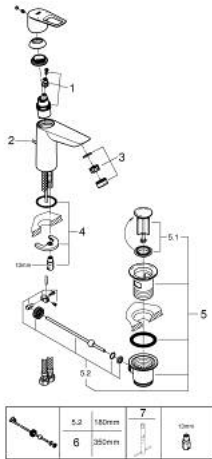

23 762 001 **BAULOOP SINGLE-LEVER BASIN MIXER 1/2"**
M-SIZE

PRODUCT DESCRIPTION

- Colour: chrome
- GROHE SmoothControl 28 mm ceramic cartridge
- with temperature limiter
- GROHE LongLife finish
- Protected Water Ways no contact of water with lead or nickel inside the tap
- GROHE EcoJoy - less water, perfect flow
- maximum flow rate (at 3 bar): 5 l/min
- rapid installation system
- plastic pop-up waste set 1 1/4"
- flexible connection hoses

23 762 001 **BAULOOP SINGLE-LEVER BASIN MIXER 1/2"**
M-SIZE

SPARE PARTS, September 2018 – now

- 1: Cartridge (Spare part-nr. 48518000)
 - 2: Pop-up rod (Spare part-nr. 46739000)
 - 3: Mousseur (Spare part-nr. 48159000)
 - 4: Shank mounting kit (Spare part-nr. 46249000)
 - 5: Waste set 1 1/4" (Spare part-nr. 28910000)
 - 5.1: Plug (Spare part-nr. 07182000)
 - 5.2: Eccentric rod (Spare part-nr. 07052000)
 - 6: Eccentric rod (Spare part-nr. 07341000)*
 - 7: Mounting wrench (Spare part-nr. 19017000)*
- * Optional accessories