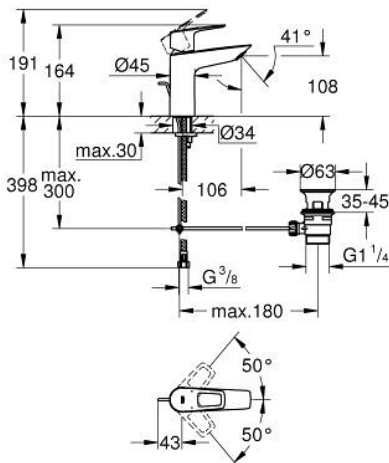

23 762 001 **BAULOOP SINGLE-LEVER BASIN MIXER 1/2"**
M-SIZE

PRODUCT DESCRIPTION

- Colour: chrome
- GROHE SmoothControl 28 mm ceramic cartridge
- with temperature limiter
- GROHE LongLife finish
- Protected Water Ways no contact of water with lead or nickel inside the tap
- GROHE EcoJoy - less water, perfect flow
- maximum flow rate (at 3 bar): 5 l/min
- rapid installation system
- plastic pop-up waste set 1 1/4"
- flexible connection hoses

23 762 001 **BAULOOP SINGLE-LEVER BASIN MIXER 1/2"**
M-SIZE

SPARE PARTS, September 2018 – now

- 1: Cartridge (Spare part-nr. 48518000)
 - 2: Pop-up rod (Spare part-nr. 46739000)
 - 3: Mousseur (Spare part-nr. 48159000)
 - 4: Shank mounting kit (Spare part-nr. 46249000)
 - 5: Waste set 1 1/4" (Spare part-nr. 28910000)
 - 5.1: Plug (Spare part-nr. 07182000)
 - 5.2: Eccentric rod (Spare part-nr. 07052000)
 - 6: Eccentric rod (Spare part-nr. 07341000)*
 - 7: Mounting wrench (Spare part-nr. 19017000)*
- * Optional accessories