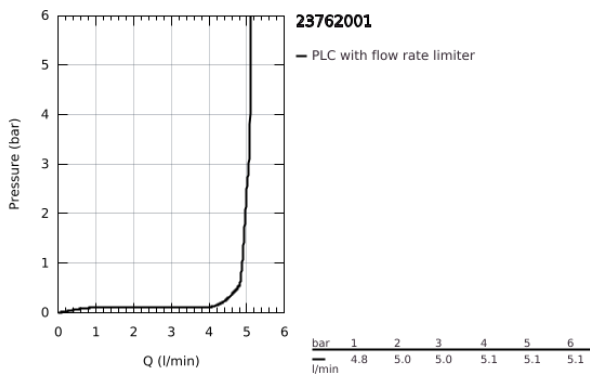

23 762 001 **BAULOOP SINGLE-LEVER BASIN MIXER 1/2"**
M-SIZE

PRODUCT DESCRIPTION

- Colour: chrome
- GROHE SmoothControl 28 mm ceramic cartridge
- with temperature limiter
- GROHE LongLife finish
- Protected Water Ways no contact of water with lead or nickel inside the tap
- GROHE EcoJoy - less water, perfect flow
- maximum flow rate (at 3 bar): 5 l/min
- rapid installation system
- plastic pop-up waste set 1 1/4"
- flexible connection hoses

23 762 001 **BAULOOP SINGLE-LEVER BASIN MIXER 1/2"**
M-SIZE

SPARE PARTS, September 2018 – now

- 1: Cartridge (Spare part-nr. 48518000)
 - 2: Pop-up rod (Spare part-nr. 46739000)
 - 3: Mousseur (Spare part-nr. 48159000)
 - 4: Shank mounting kit (Spare part-nr. 46249000)
 - 5: Waste set 1 1/4" (Spare part-nr. 28910000)
 - 5.1: Plug (Spare part-nr. 07182000)
 - 5.2: Eccentric rod (Spare part-nr. 07052000)
 - 6: Eccentric rod (Spare part-nr. 07341000)*
 - 7: Mounting wrench (Spare part-nr. 19017000)*
- * Optional accessories