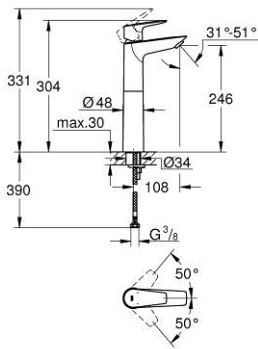

23 761 001 **BAUEDGE SINGLE-LEVER BASIN MIXER 1/2"**
XL-SIZE

PRODUCT DESCRIPTION

- Colour: chrome
- for free-standing basins
- GROHE SmoothControl 28 mm ceramic cartridge
- with temperature limiter
- GROHE LongLife finish
- Protected Water Ways no contact of water with lead or nickel inside the tap
- GROHE EcoJoy - less water, perfect flow
- maximum flow rate (at 3 bar): 5 l/min
- rapid installation system
- smooth body
- flexible connection hoses

23 761 001 **BAUEDGE SINGLE-LEVER BASIN MIXER 1/2"**
XL-SIZE

SPARE PARTS, September 2018 – now

- 1: Cartridge (Spare part-nr. 48518000)
 - 2: Flow straightener (Spare part-nr. 46837000)
 - 3: Shank mounting kit (Spare part-nr. 46249000)
 - 4: Waste set with push-open plug (Spare part-nr. 65807000)*
 - 5: Mounting wrench (Spare part-nr. 19017000)*
- * Optional accessories