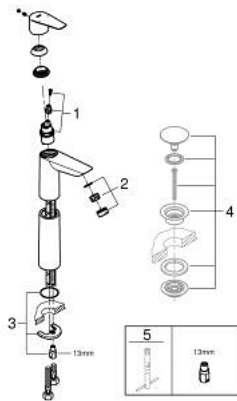

23 761 001 **BAUEDGE SINGLE-LEVER BASIN MIXER 1/2"**
XL-SIZE

PRODUCT DESCRIPTION

- Colour: chrome
- for free-standing basins
- GROHE SmoothControl 28 mm ceramic cartridge
- with temperature limiter
- GROHE LongLife finish
- Protected Water Ways no contact of water with lead or nickel inside the tap
- GROHE EcoJoy - less water, perfect flow
- maximum flow rate (at 3 bar): 5 l/min
- rapid installation system
- smooth body
- flexible connection hoses

23 761 001 **BAUEDGE SINGLE-LEVER BASIN MIXER 1/2"**
XL-SIZE

SPARE PARTS, September 2018 – now

- 1: Cartridge (Spare part-nr. 48518000)
 - 2: Flow straightener (Spare part-nr. 46837000)
 - 3: Shank mounting kit (Spare part-nr. 46249000)
 - 4: Waste set with push-open plug (Spare part-nr. 65807000)*
 - 5: Mounting wrench (Spare part-nr. 19017000)*
- * Optional accessories