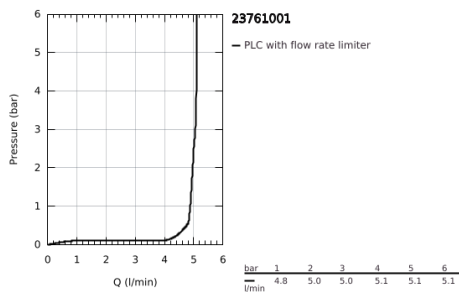

23 761 001 **BAUEDGE SINGLE-LEVER BASIN MIXER 1/2"**
XL-SIZE

PRODUCT DESCRIPTION

- Colour: chrome
- for free-standing basins
- GROHE SmoothControl 28 mm ceramic cartridge
- with temperature limiter
- GROHE LongLife finish
- Protected Water Ways no contact of water with lead or nickel inside the tap
- GROHE EcoJoy - less water, perfect flow
- maximum flow rate (at 3 bar): 5 l/min
- rapid installation system
- smooth body
- flexible connection hoses

23 761 001 **BAUEDGE SINGLE-LEVER BASIN MIXER 1/2"**
XL-SIZE

SPARE PARTS, September 2018 – now

- 1: Cartridge (Spare part-nr. 48518000)
 - 2: Flow straightener (Spare part-nr. 46837000)
 - 3: Shank mounting kit (Spare part-nr. 46249000)
 - 4: Waste set with push-open plug (Spare part-nr. 65807000)*
 - 5: Mounting wrench (Spare part-nr. 19017000)*
- * Optional accessories