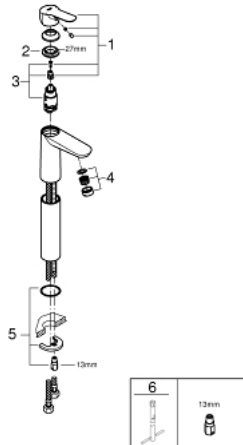

23 761 000 **BAUEDGE SINGLE-LEVER BASIN MIXER 1/2"**
XL-SIZE

PRODUCT DESCRIPTION

- Colour: chrome
- for free-standing basins
- GROHE SmoothControl 28 mm ceramic cartridge
- GROHE LongLife finish
- GROHE EcoJoy - less water, perfect flow
- maximum flow rate (at 3 bar): 5 l/min
- rapid installation system
- smooth body
- flexible connection hoses

23 761 000 **BAUEDGE SINGLE-LEVER BASIN MIXER 1/2"**
XL-SIZE

SPARE PARTS, May 2016 – now

- 1: Lever (Spare part-nr. 46697000)
 - 2: Fitting ring (Spare part-nr. 46715000)
 - 3: Cartridge (Spare part-nr. 46580000)
 - 4: Mousseur (Spare part-nr. 48159000)
 - 5: Shank mounting kit (Spare part-nr. 46249000)
 - 6: Mounting wrench (Spare part-nr. 19017000)*
- * Optional accessories