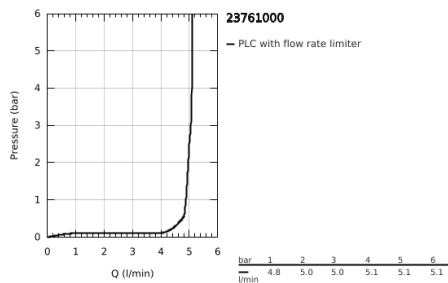

23 761 000 **BAUEDGE SINGLE-LEVER BASIN MIXER 1/2"**
XL-SIZE

PRODUCT DESCRIPTION

- Colour: chrome
- for free-standing basins
- GROHE SmoothControl 28 mm ceramic cartridge
- GROHE LongLife finish
- GROHE EcoJoy - less water, perfect flow
- maximum flow rate (at 3 bar): 5 l/min
- rapid installation system
- smooth body
- flexible connection hoses

23 761 000 **BAUEDGE SINGLE-LEVER BASIN MIXER 1/2"**
XL-SIZE

SPARE PARTS, May 2016 – now

- 1: Lever (Spare part-nr. 46697000)
 - 2: Fitting ring (Spare part-nr. 46715000)
 - 3: Cartridge (Spare part-nr. 46580000)
 - 4: Mousseur (Spare part-nr. 48159000)
 - 5: Shank mounting kit (Spare part-nr. 46249000)
 - 6: Mounting wrench (Spare part-nr. 19017000)*
- * Optional accessories