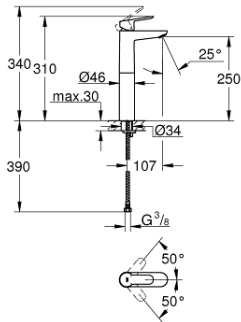

23 761 000 **BAUEDGE SINGLE-LEVER BASIN MIXER 1/2"**
XL-SIZE

PRODUCT DESCRIPTION

- Colour: chrome
- for free-standing basins
- GROHE SmoothControl 28 mm ceramic cartridge
- GROHE LongLife finish
- GROHE EcoJoy - less water, perfect flow
- maximum flow rate (at 3 bar): 5 l/min
- rapid installation system
- smooth body
- flexible connection hoses

23 761 000 **BAUEDGE SINGLE-LEVER BASIN MIXER 1/2"**
XL-SIZE

SPARE PARTS, May 2016 – now

- 1: Lever (Spare part-nr. 46697000)
 - 2: Fitting ring (Spare part-nr. 46715000)
 - 3: Cartridge (Spare part-nr. 46580000)
 - 4: Mousseur (Spare part-nr. 48159000)
 - 5: Shank mounting kit (Spare part-nr. 46249000)
 - 6: Mounting wrench (Spare part-nr. 19017000)*
- * Optional accessories