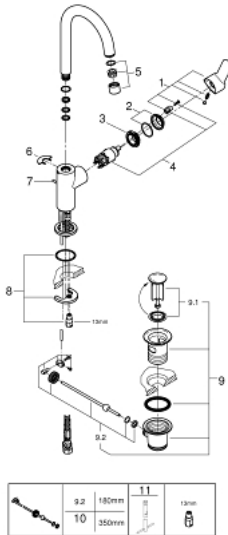

23 760 000 **BAUEDGE SINGLE-LEVER BASIN MIXER 1/2"**  
**L-SIZE**

**PRODUCT DESCRIPTION**

- Colour: chrome
- GROHE SmoothControl 28 mm ceramic cartridge
- GROHE LongLife finish
- GROHE EcoJoy - less water, perfect flow
- maximum flow rate (at 3 bar): 5 l/min
- rapid installation system
- swivel tubular spout
- plastic pop-up waste set 1 1/4"
- flexible connection hoses

23 760 000 **BAUEDGE SINGLE-LEVER BASIN MIXER 1/2"**  
**L-SIZE**

**SPARE PARTS**, December 2018 – now

- 1: Lever (Spare part-nr. 46812000)
- 2: Cap (Spare part-nr. 46581000)
- 3: Fitting ring (Spare part-nr. 46715000)
- 4: Cartridge (Spare part-nr. 46580000)
- 5: Mousseur (Spare part-nr. 13935000)
- 6: Safety ring (Spare part-nr. 4825700M)
- 7: Pop-up rod (Spare part-nr. 46739000)
- 8: Shank mounting kit (Spare part-nr. 46249000)
- 9: Waste set 1 1/4" (Spare part-nr. 28910000)
- 9.1: Plug (Spare part-nr. 07182000)
- 9.2: Eccentric rod (Spare part-nr. 07052000)
- 10: Eccentric rod (Spare part-nr. 07341000)\*
- 11: Mounting wrench (Spare part-nr. 19017000)\*