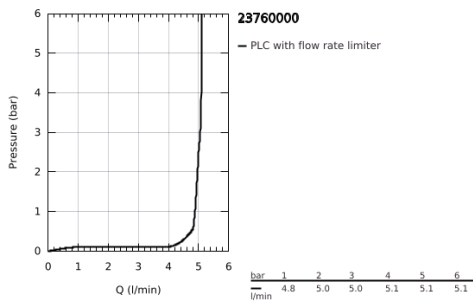

23 760 000 **BAUEDGE SINGLE-LEVER BASIN MIXER 1/2"**  
**L-SIZE**

**PRODUCT DESCRIPTION**

- Colour: chrome
- GROHE SmoothControl 28 mm ceramic cartridge
- GROHE LongLife finish
- GROHE EcoJoy - less water, perfect flow
- maximum flow rate (at 3 bar): 5 l/min
- rapid installation system
- swivel tubular spout
- plastic pop-up waste set 1 1/4"
- flexible connection hoses

23 760 000 **BAUEDGE SINGLE-LEVER BASIN MIXER 1/2"**  
**L-SIZE**

**SPARE PARTS**, December 2018 – now

- 1: Lever (Spare part-nr. 46812000)
- 2: Cap (Spare part-nr. 46581000)
- 3: Fitting ring (Spare part-nr. 46715000)
- 4: Cartridge (Spare part-nr. 46580000)
- 5: Mousseur (Spare part-nr. 13935000)
- 6: Safety ring (Spare part-nr. 4825700M)
- 7: Pop-up rod (Spare part-nr. 46739000)
- 8: Shank mounting kit (Spare part-nr. 46249000)
- 9: Waste set 1 1/4" (Spare part-nr. 28910000)
- 9.1: Plug (Spare part-nr. 07182000)
- 9.2: Eccentric rod (Spare part-nr. 07052000)
- 10: Eccentric rod (Spare part-nr. 07341000)\*
- 11: Mounting wrench (Spare part-nr. 19017000)\*