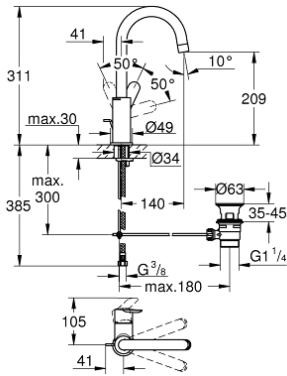

23 760 000 **BAUEDGE SINGLE-LEVER BASIN MIXER 1/2"**  
**L-SIZE**

**PRODUCT DESCRIPTION**

- Colour: chrome
- GROHE SmoothControl 28 mm ceramic cartridge
- GROHE LongLife finish
- GROHE EcoJoy - less water, perfect flow
- maximum flow rate (at 3 bar): 5 l/min
- rapid installation system
- swivel tubular spout
- plastic pop-up waste set 1 1/4"
- flexible connection hoses

23 760 000 **BAUEDGE SINGLE-LEVER BASIN MIXER 1/2"**  
**L-SIZE**

**SPARE PARTS**, December 2018 – now

- 1: Lever (Spare part-nr. 46812000)
- 2: Cap (Spare part-nr. 46581000)
- 3: Fitting ring (Spare part-nr. 46715000)
- 4: Cartridge (Spare part-nr. 46580000)
- 5: Mousseur (Spare part-nr. 13935000)
- 6: Safety ring (Spare part-nr. 4825700M)
- 7: Pop-up rod (Spare part-nr. 46739000)
- 8: Shank mounting kit (Spare part-nr. 46249000)
- 9: Waste set 1 1/4" (Spare part-nr. 28910000)
- 9.1: Plug (Spare part-nr. 07182000)
- 9.2: Eccentric rod (Spare part-nr. 07052000)
- 10: Eccentric rod (Spare part-nr. 07341000)\*
- 11: Mounting wrench (Spare part-nr. 19017000)\*