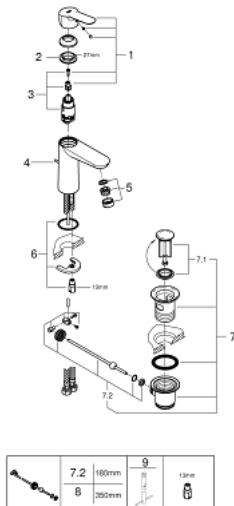

23 758 000 **BAUEDGE SINGLE-LEVER BASIN MIXER 1/2"**
M-SIZE

PRODUCT DESCRIPTION

- Colour: chrome
- GROHE SmoothControl 28 mm ceramic cartridge
- GROHE LongLife finish
- GROHE EcoJoy - less water, perfect flow
- maximum flow rate (at 3 bar): 5 l/min
- rapid installation system
- plastic pop-up waste set 1 1/4"
- flexible connection hoses

23 758 000 **BAUEDGE SINGLE-LEVER BASIN MIXER 1/2"**
M-SIZE

SPARE PARTS, May 2016 – now

- 1: Lever (Spare part-nr. 46697000)
- 2: Fitting ring (Spare part-nr. 46715000)
- 3: Cartridge (Spare part-nr. 46580000)
- 4: Pop-up rod (Spare part-nr. 46739000)
- 5: Mousseur (Spare part-nr. 48159000)
- 6: Shank mounting kit (Spare part-nr. 46249000)
- 7: Waste set 1 1/4" (Spare part-nr. 28910000)
- 7.1: Plug (Spare part-nr. 07182000)
- 7.2: Eccentric rod (Spare part-nr. 07052000)
- 8: Eccentric rod (Spare part-nr. 07341000)*
- 9: Mounting wrench (Spare part-nr. 19017000)*