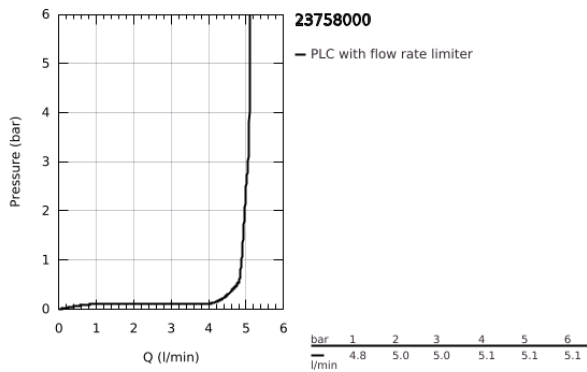

23 758 000 **BAUEDGE SINGLE-LEVER BASIN MIXER 1/2"**
M-SIZE

PRODUCT DESCRIPTION

- Colour: chrome
- GROHE SmoothControl 28 mm ceramic cartridge
- GROHE LongLife finish
- GROHE EcoJoy - less water, perfect flow
- maximum flow rate (at 3 bar): 5 l/min
- rapid installation system
- plastic pop-up waste set 1 1/4"
- flexible connection hoses

23 758 000 **BAUEDGE SINGLE-LEVER BASIN MIXER 1/2"**
M-SIZE

SPARE PARTS, May 2016 – now

- 1: Lever (Spare part-nr. 46697000)
- 2: Fitting ring (Spare part-nr. 46715000)
- 3: Cartridge (Spare part-nr. 46580000)
- 4: Pop-up rod (Spare part-nr. 46739000)
- 5: Mousseur (Spare part-nr. 48159000)
- 6: Shank mounting kit (Spare part-nr. 46249000)
- 7: Waste set 1 1/4" (Spare part-nr. 28910000)
- 7.1: Plug (Spare part-nr. 07182000)
- 7.2: Eccentric rod (Spare part-nr. 07052000)
- 8: Eccentric rod (Spare part-nr. 07341000)*
- 9: Mounting wrench (Spare part-nr. 19017000)*