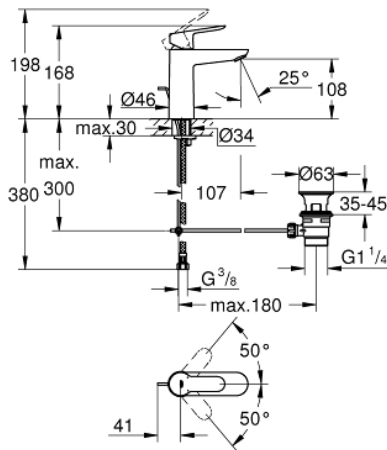

23 758 000 **BAUEDGE SINGLE-LEVER BASIN MIXER 1/2"**
M-SIZE

PRODUCT DESCRIPTION

- Colour: chrome
- GROHE SmoothControl 28 mm ceramic cartridge
- GROHE LongLife finish
- GROHE EcoJoy - less water, perfect flow
- maximum flow rate (at 3 bar): 5 l/min
- rapid installation system
- plastic pop-up waste set 1 1/4"
- flexible connection hoses

23 758 000 **BAUEDGE SINGLE-LEVER BASIN MIXER 1/2"**
M-SIZE

SPARE PARTS, May 2016 – now

- 1: Lever (Spare part-nr. 46697000)
- 2: Fitting ring (Spare part-nr. 46715000)
- 3: Cartridge (Spare part-nr. 46580000)
- 4: Pop-up rod (Spare part-nr. 46739000)
- 5: Mousseur (Spare part-nr. 48159000)
- 6: Shank mounting kit (Spare part-nr. 46249000)
- 7: Waste set 1 1/4" (Spare part-nr. 28910000)
- 7.1: Plug (Spare part-nr. 07182000)
- 7.2: Eccentric rod (Spare part-nr. 07052000)
- 8: Eccentric rod (Spare part-nr. 07341000)*
- 9: Mounting wrench (Spare part-nr. 19017000)*